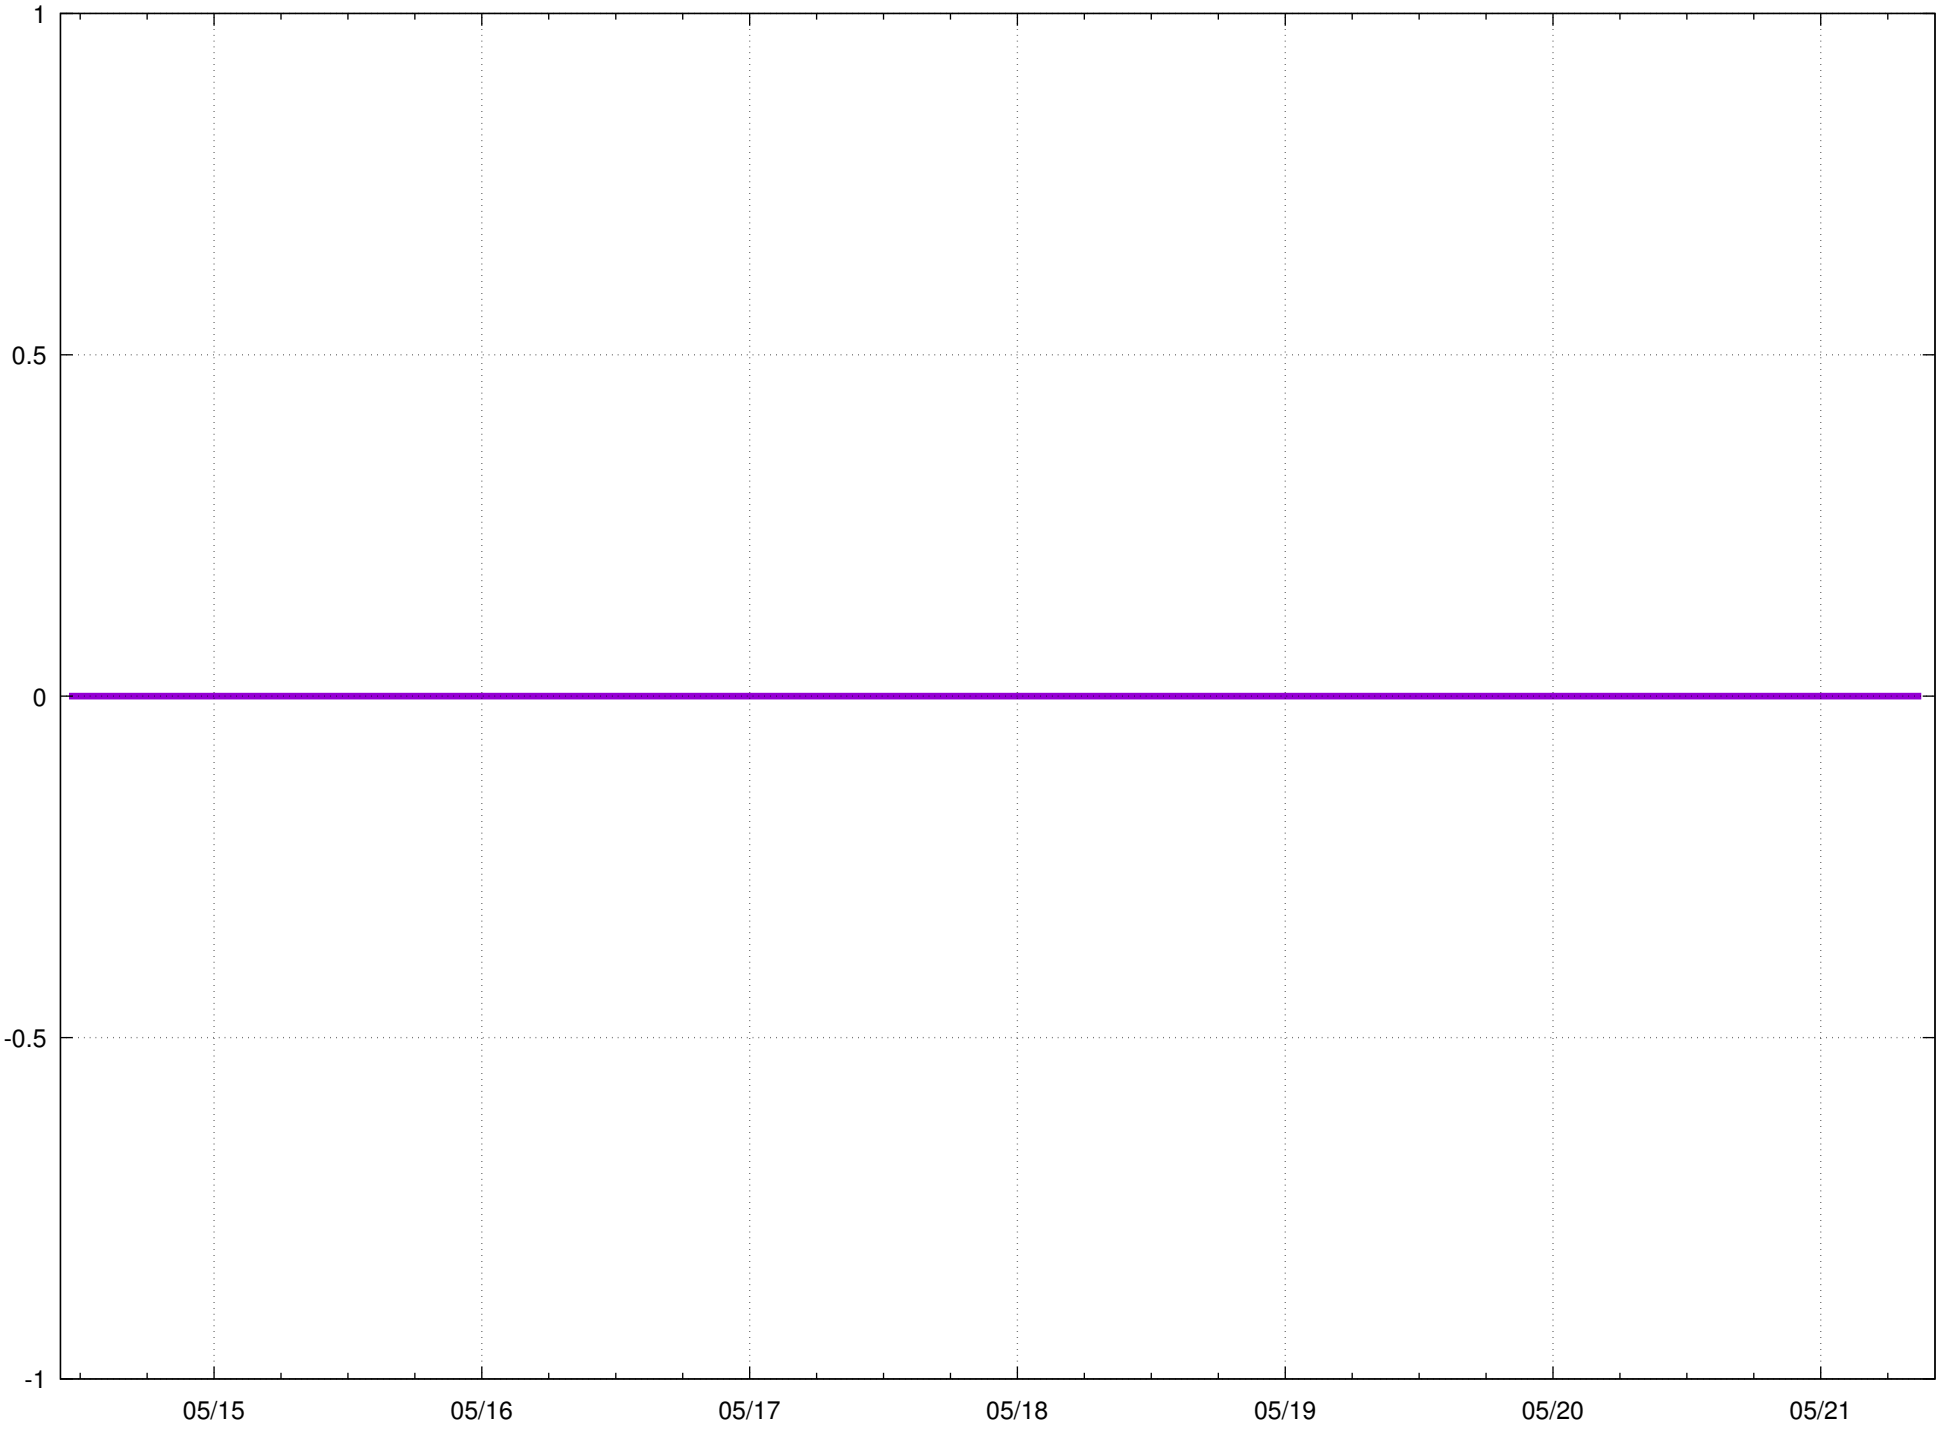

Behling Pond

Valve Warning 