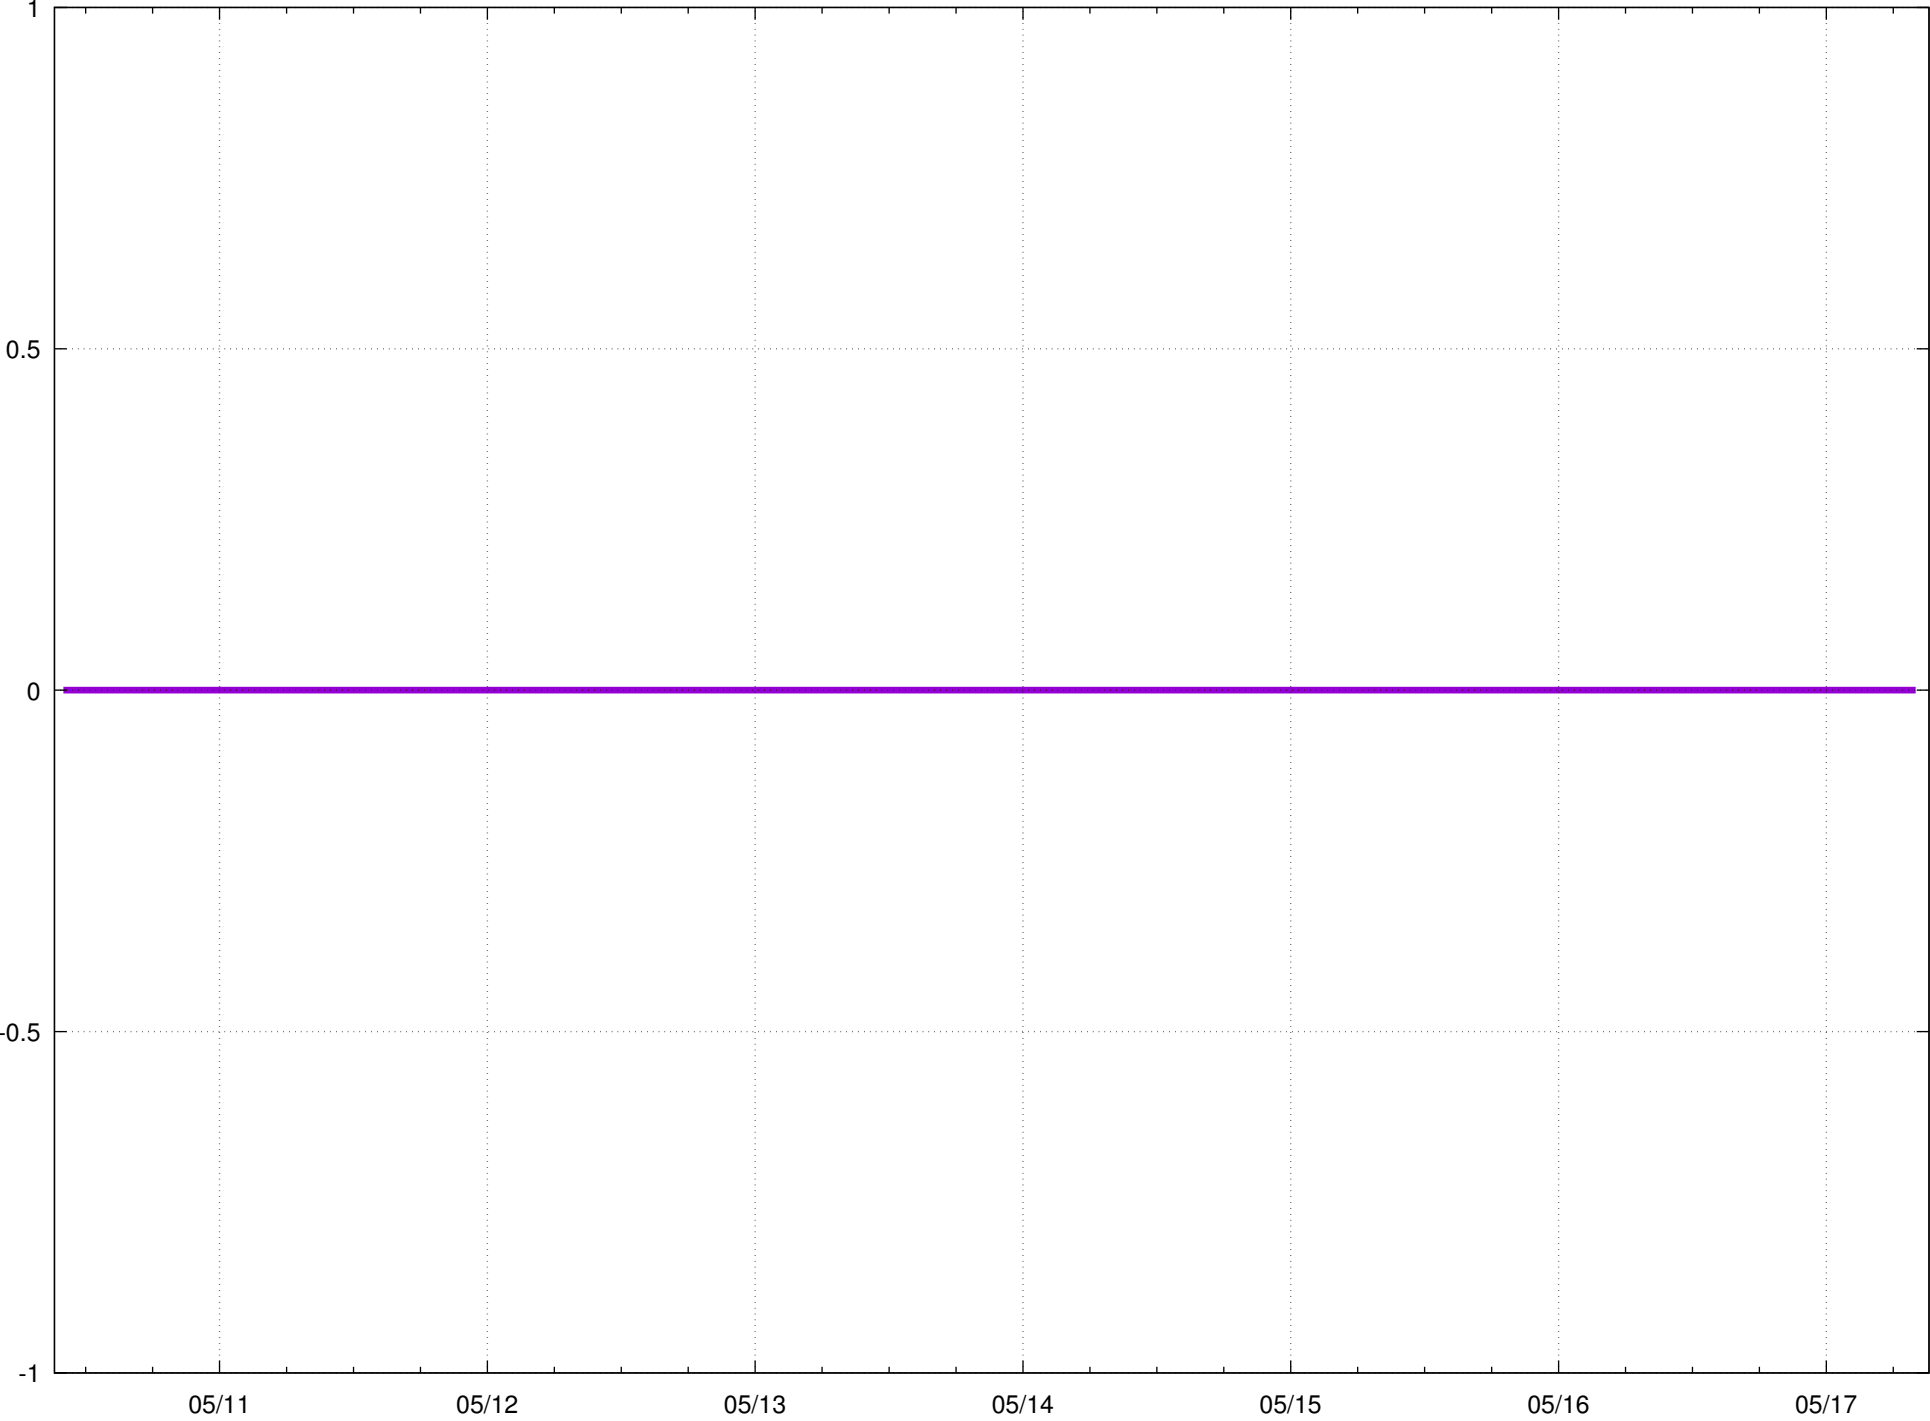

Canal C Control

Gate 3 Warning