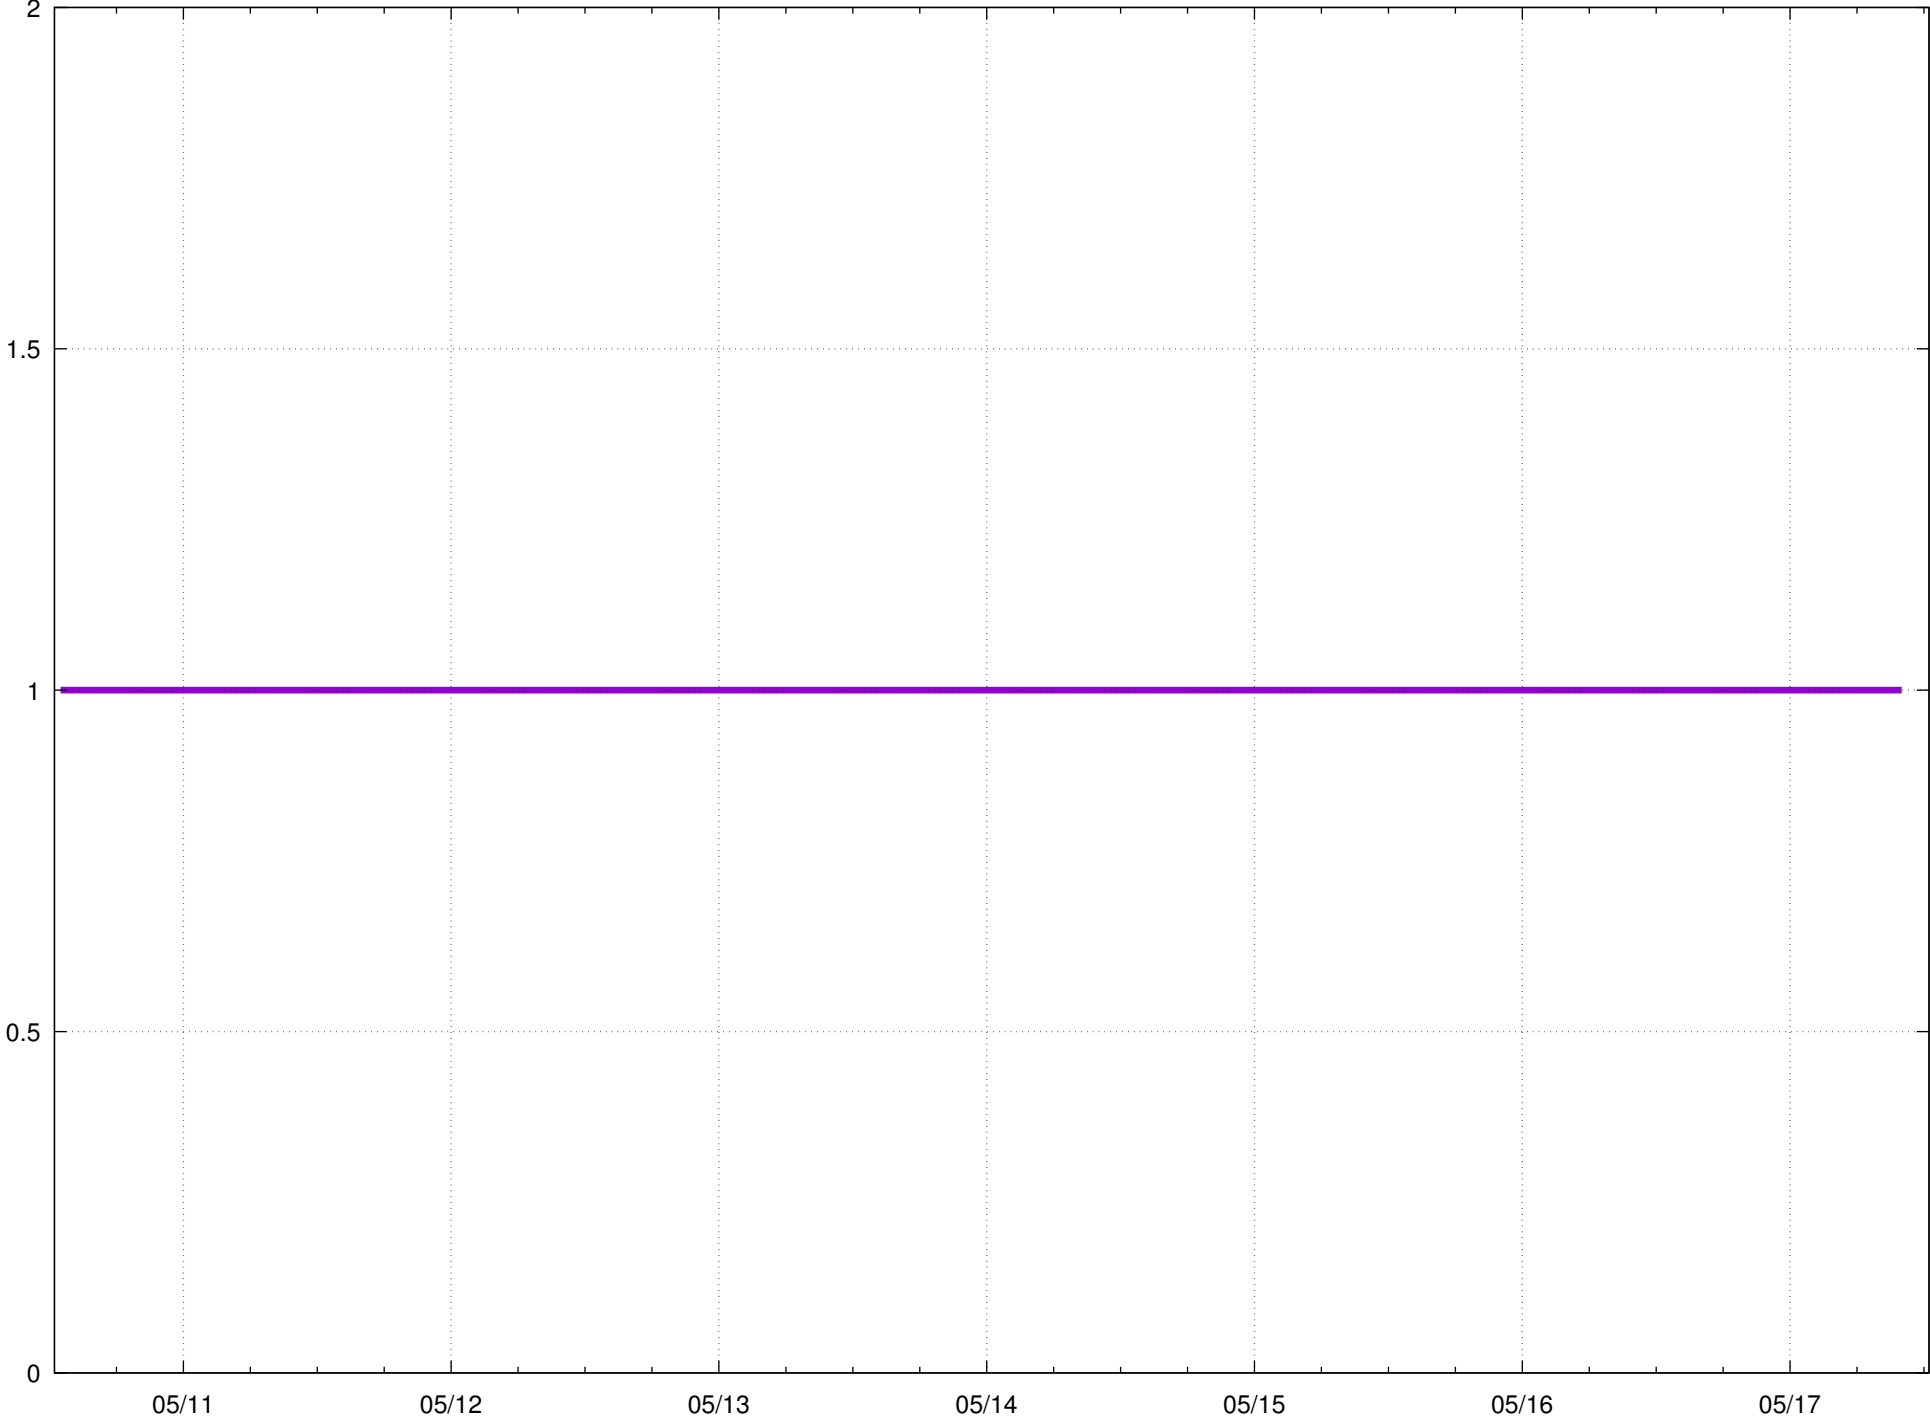

Canal C Control

Gate 1 Warning 