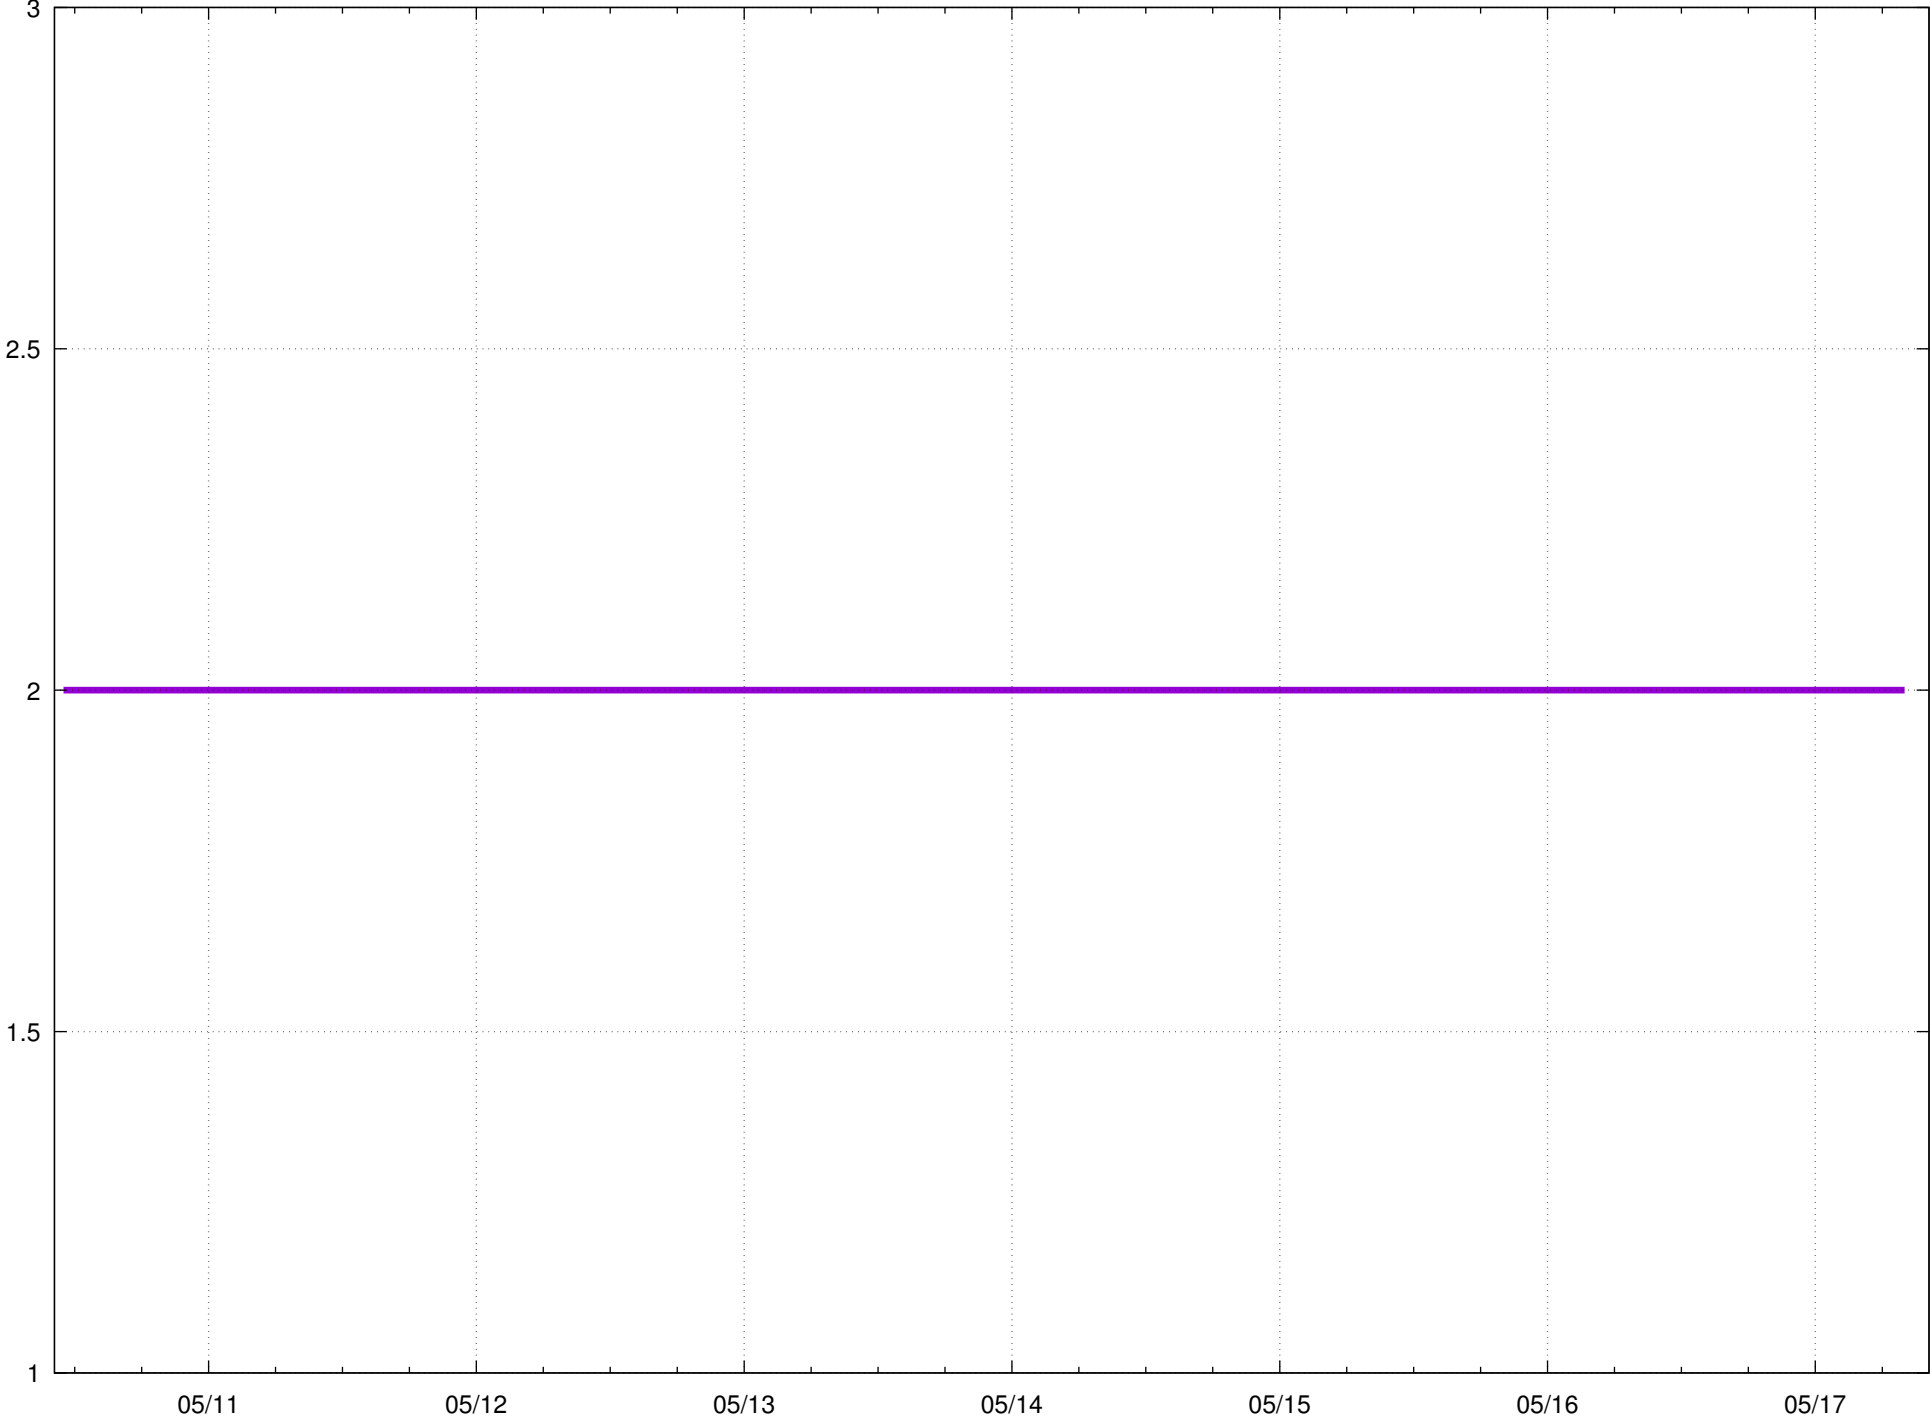

Canal C Control

Auto CFS