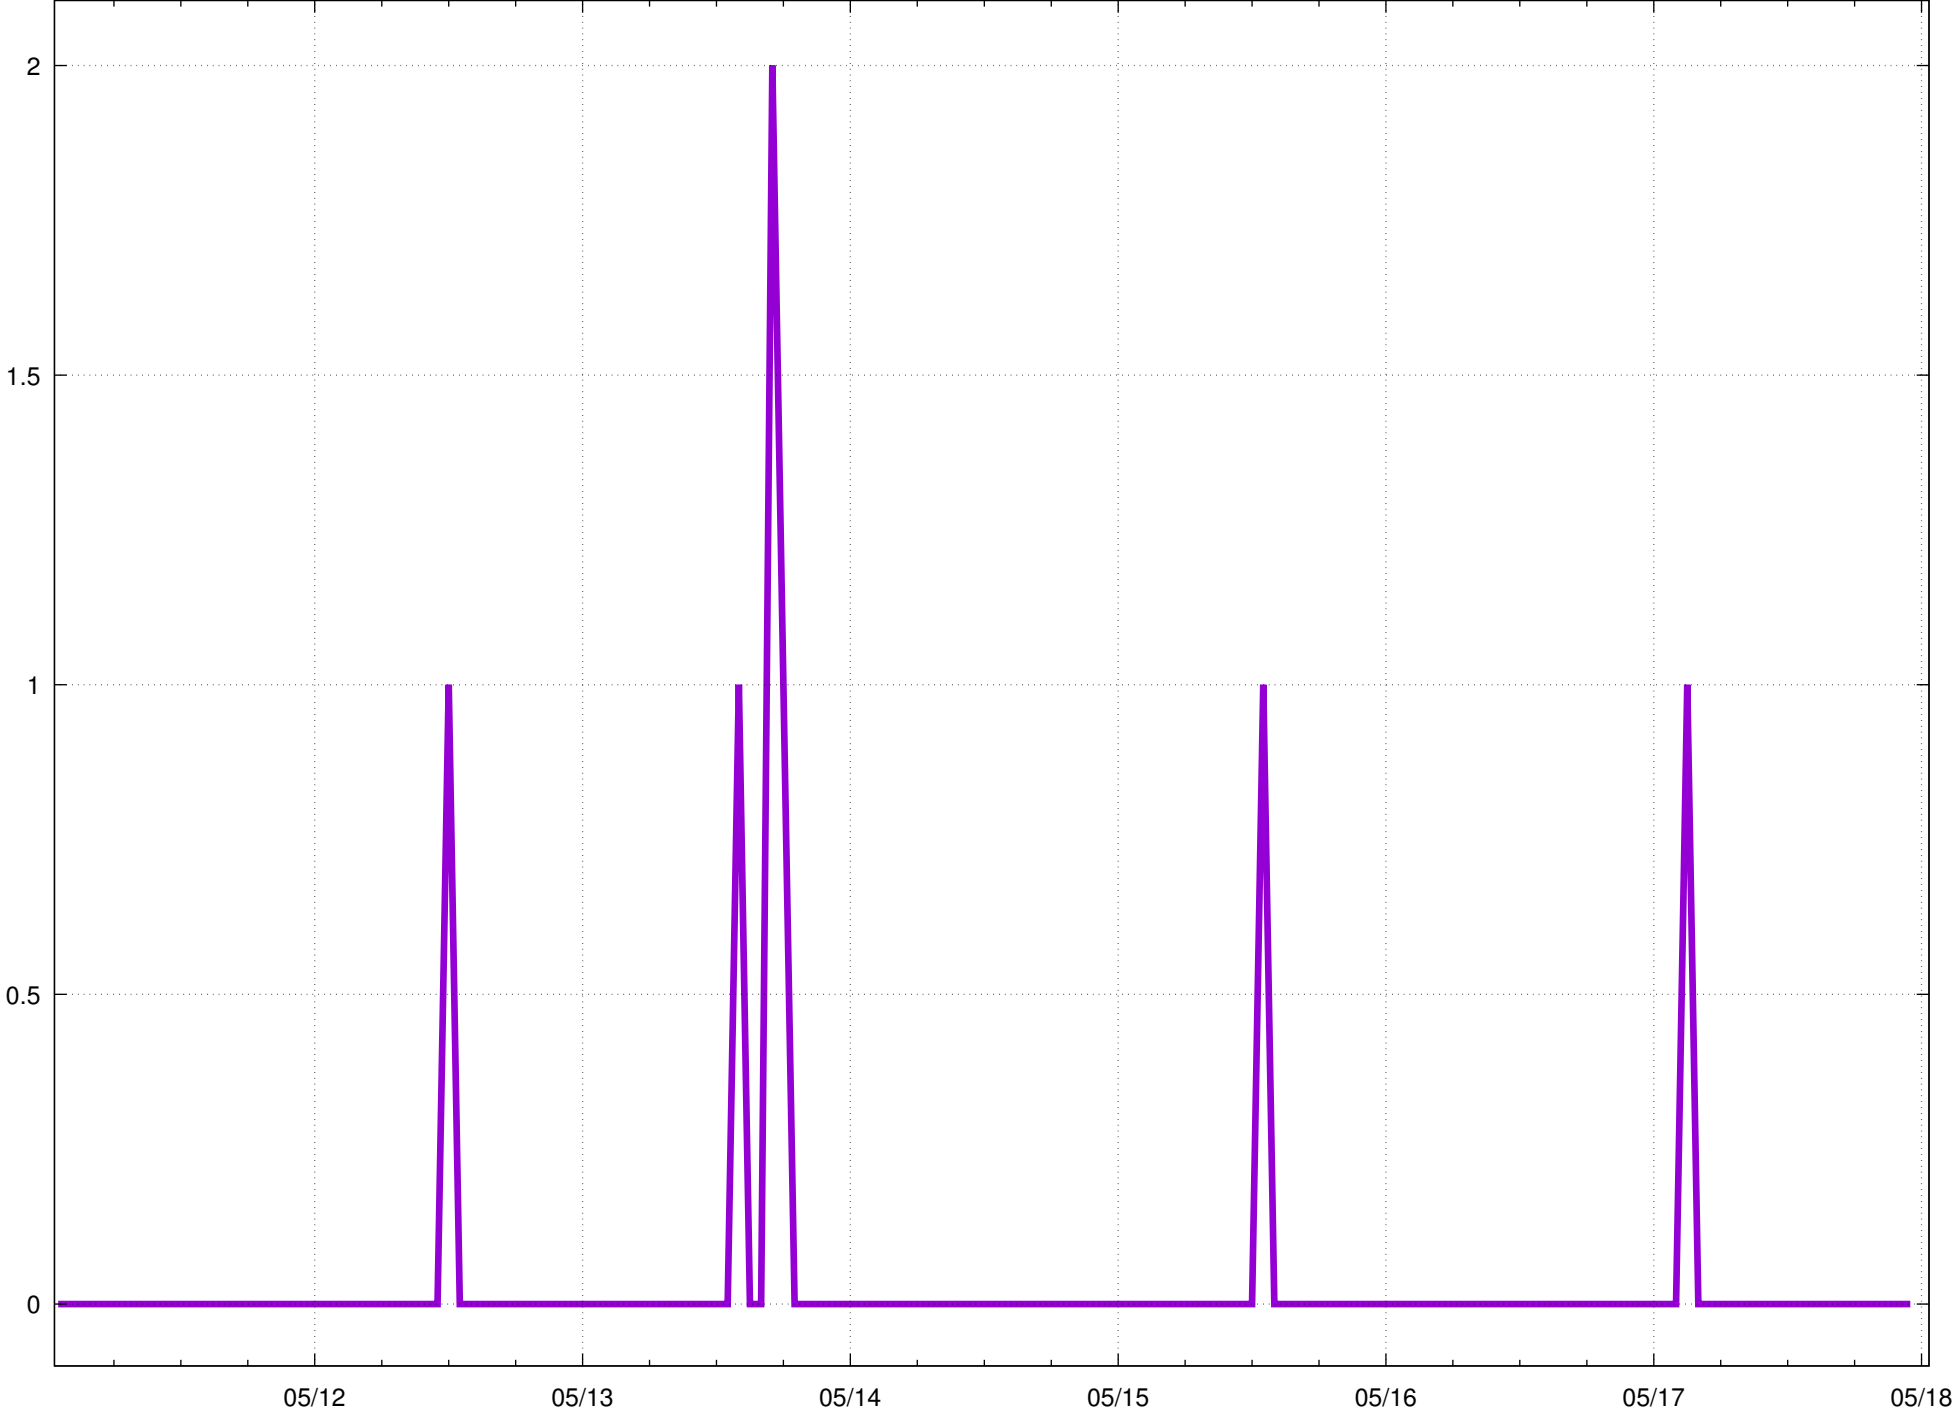

Canal C Control

Call Fails