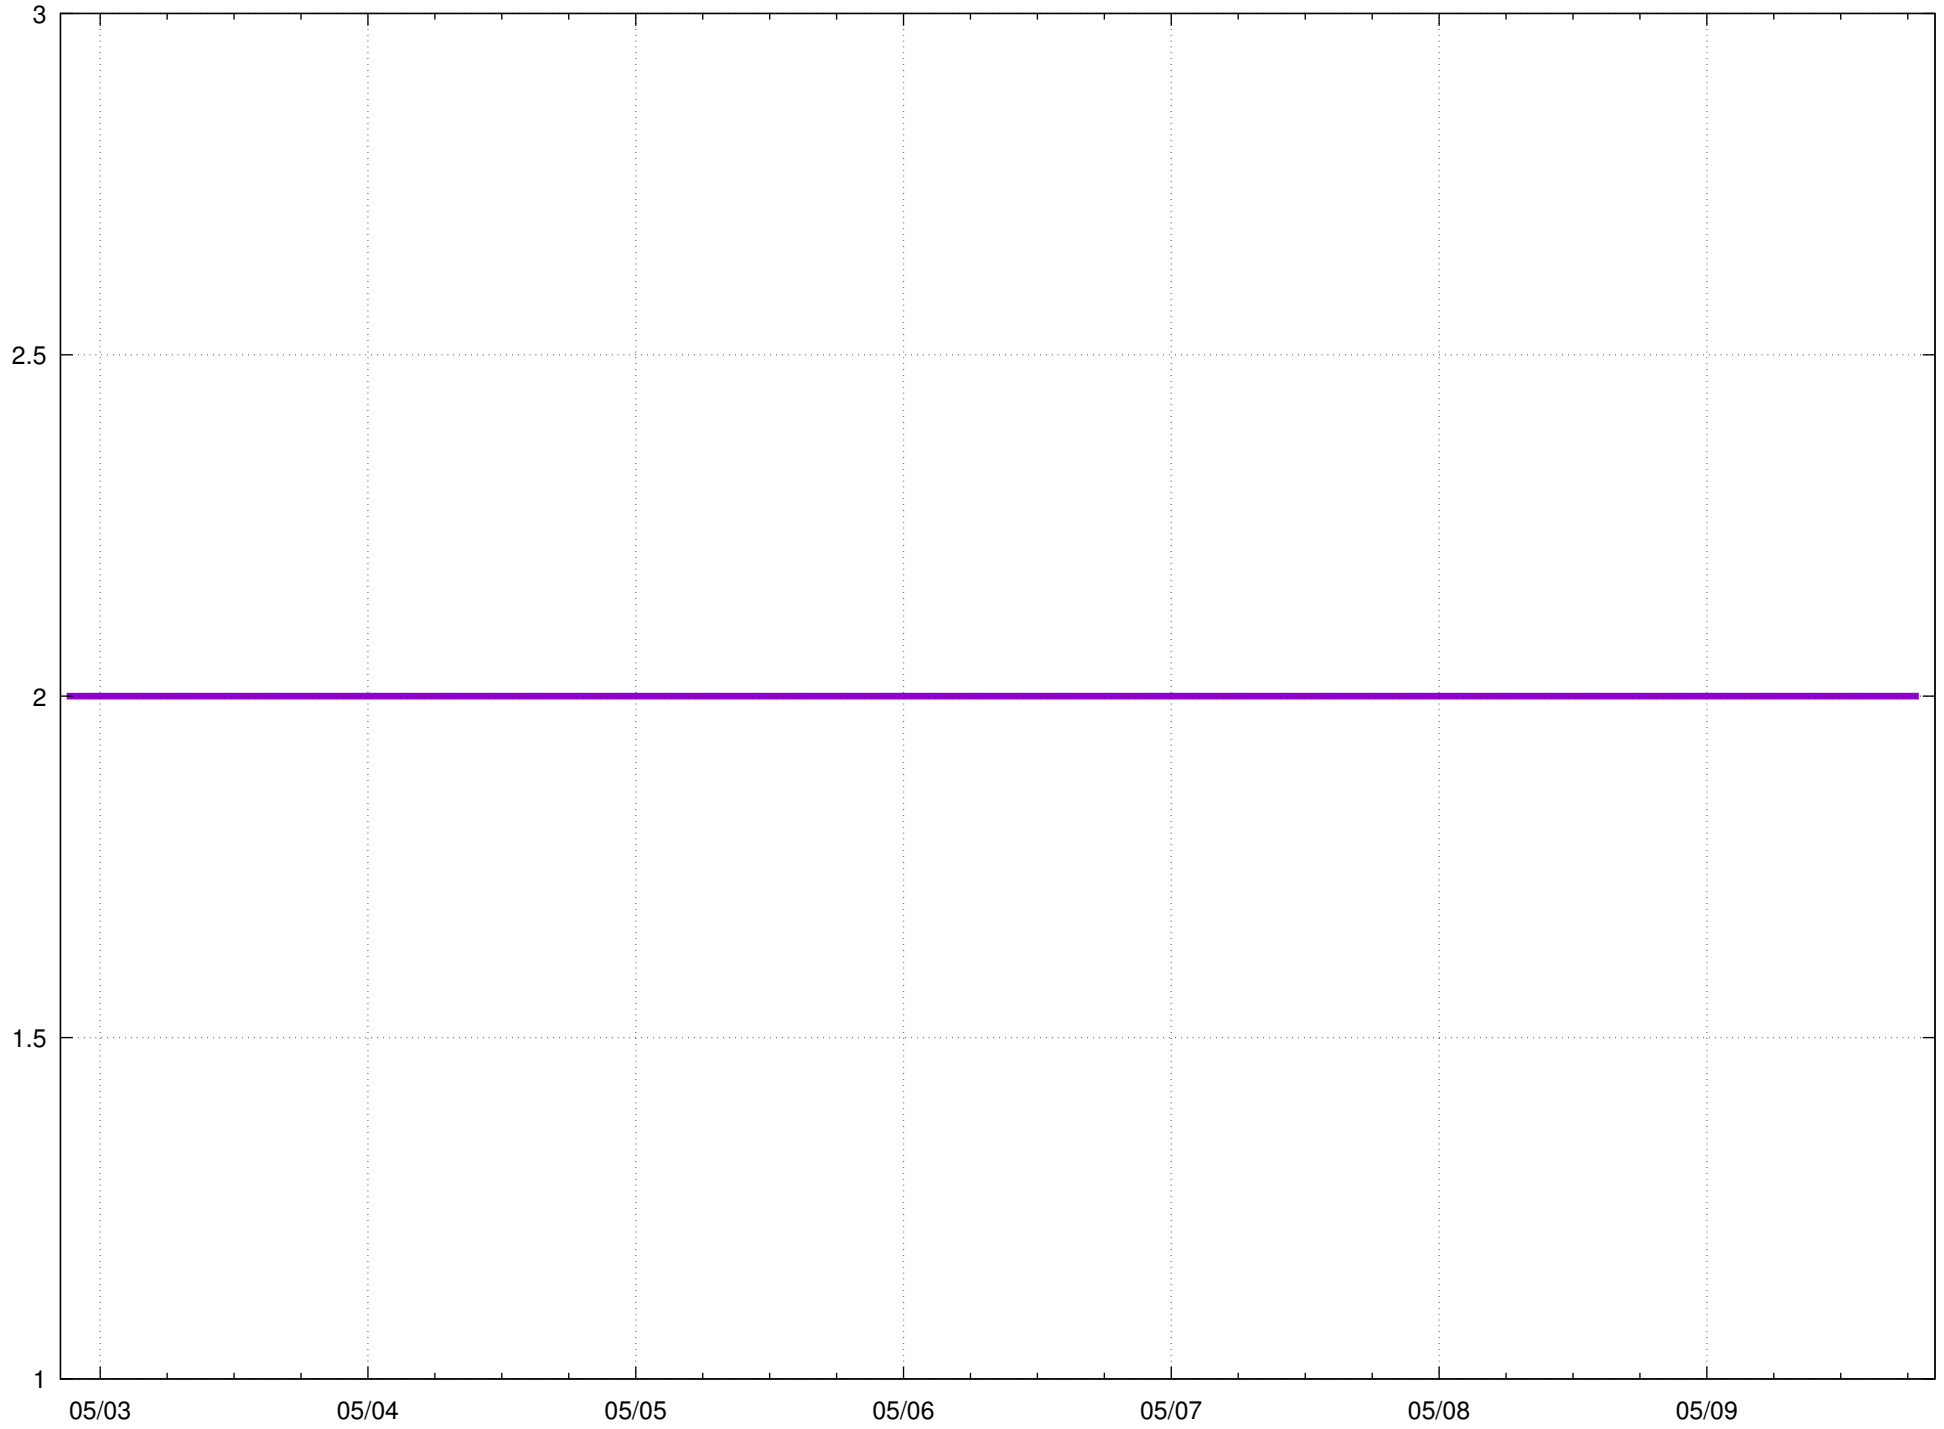

West Canal Control

Auto CFS 