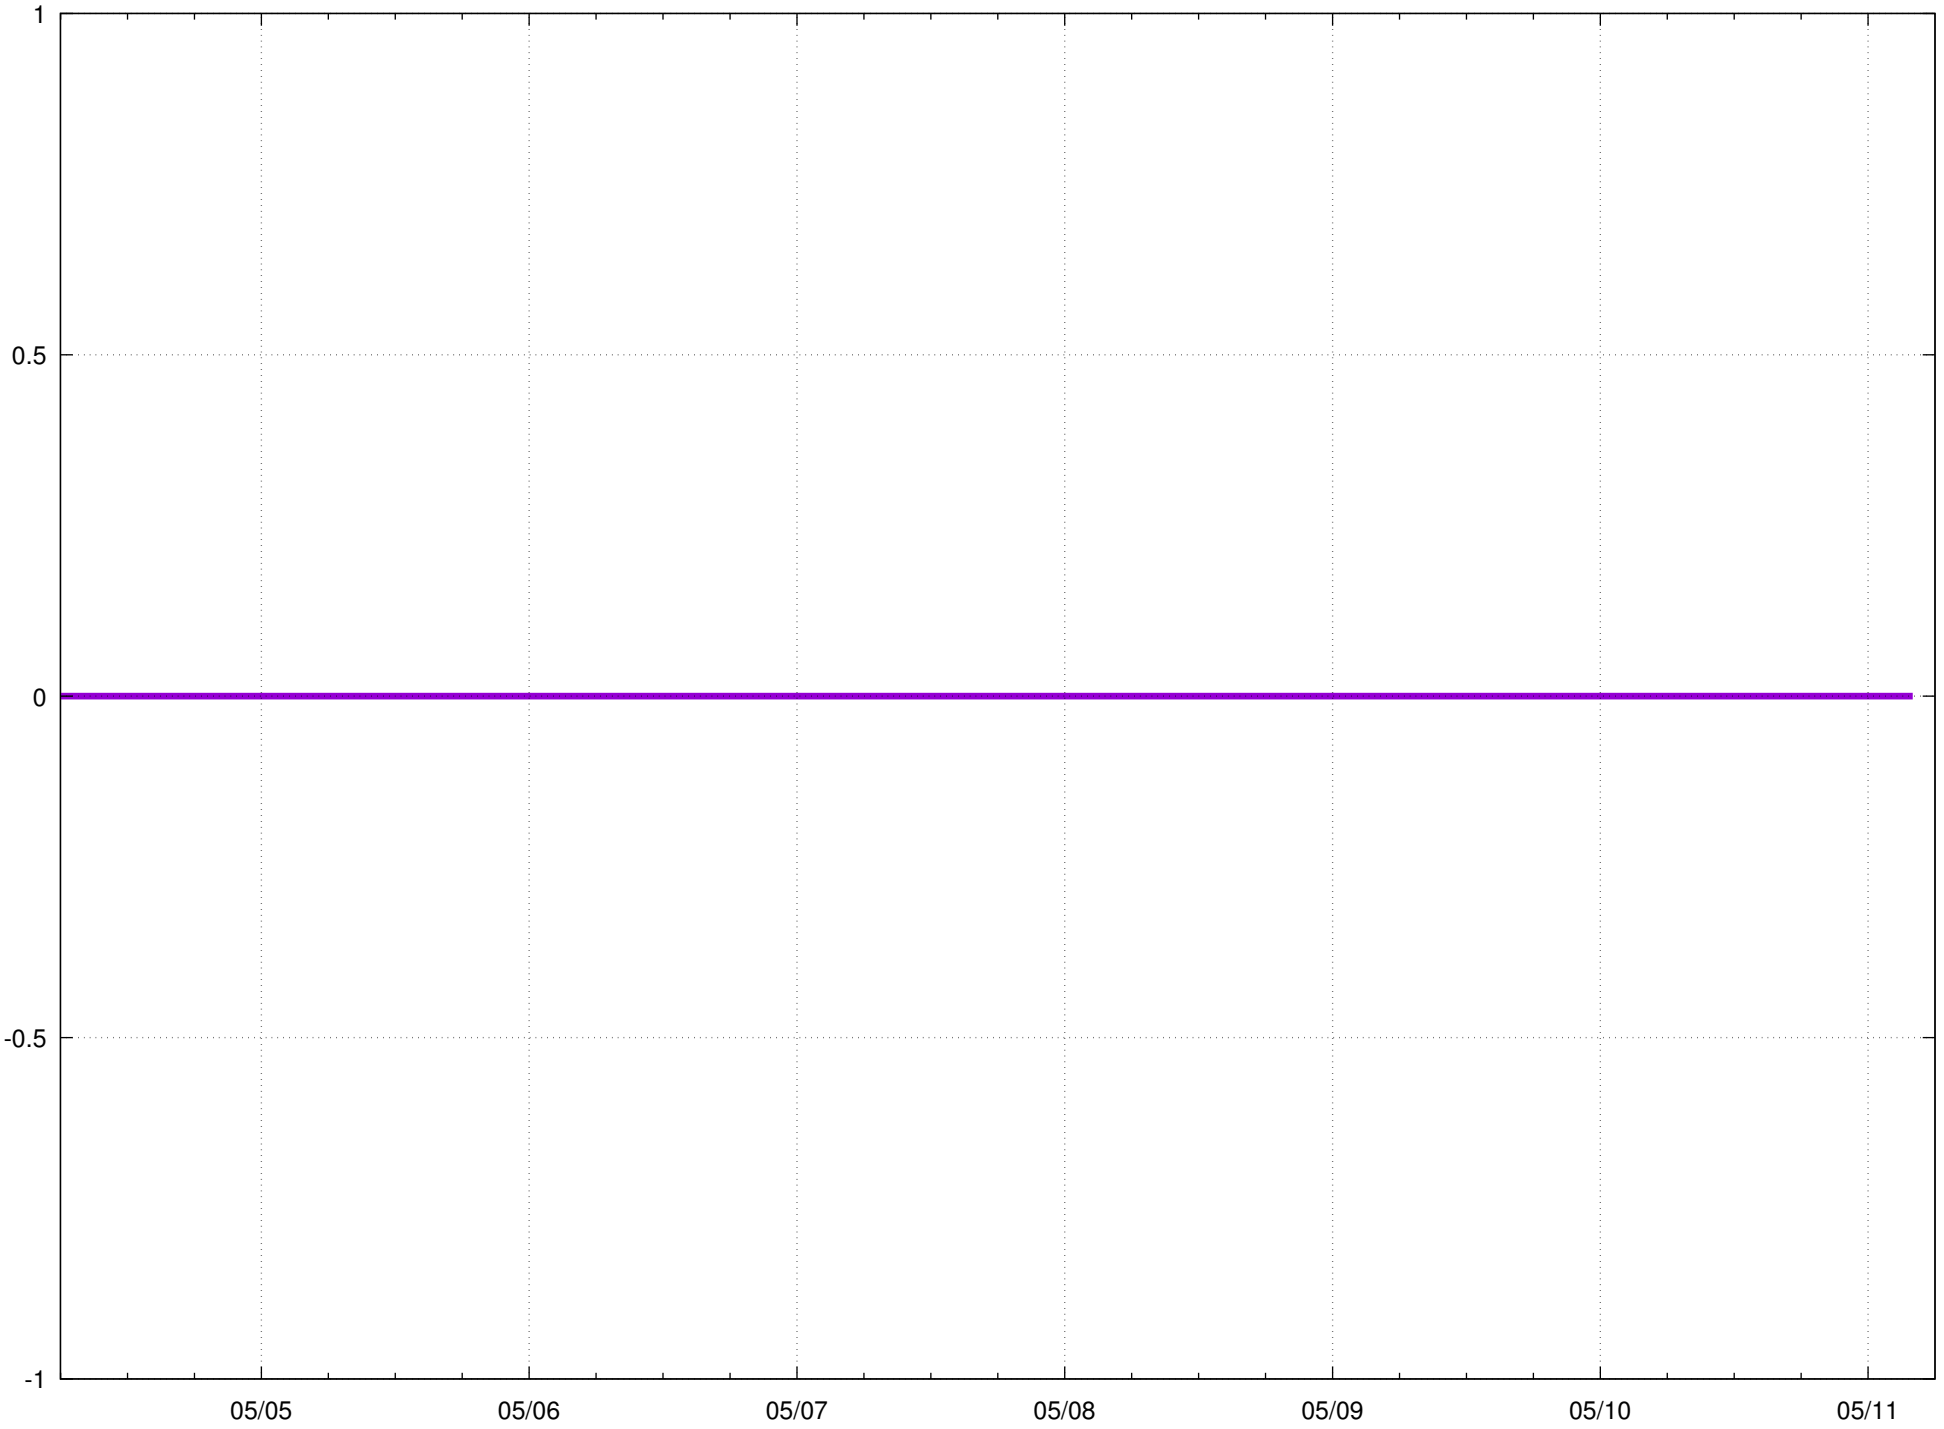

Sevier Valley Piute Canal at Head

Gate 4 Warning 