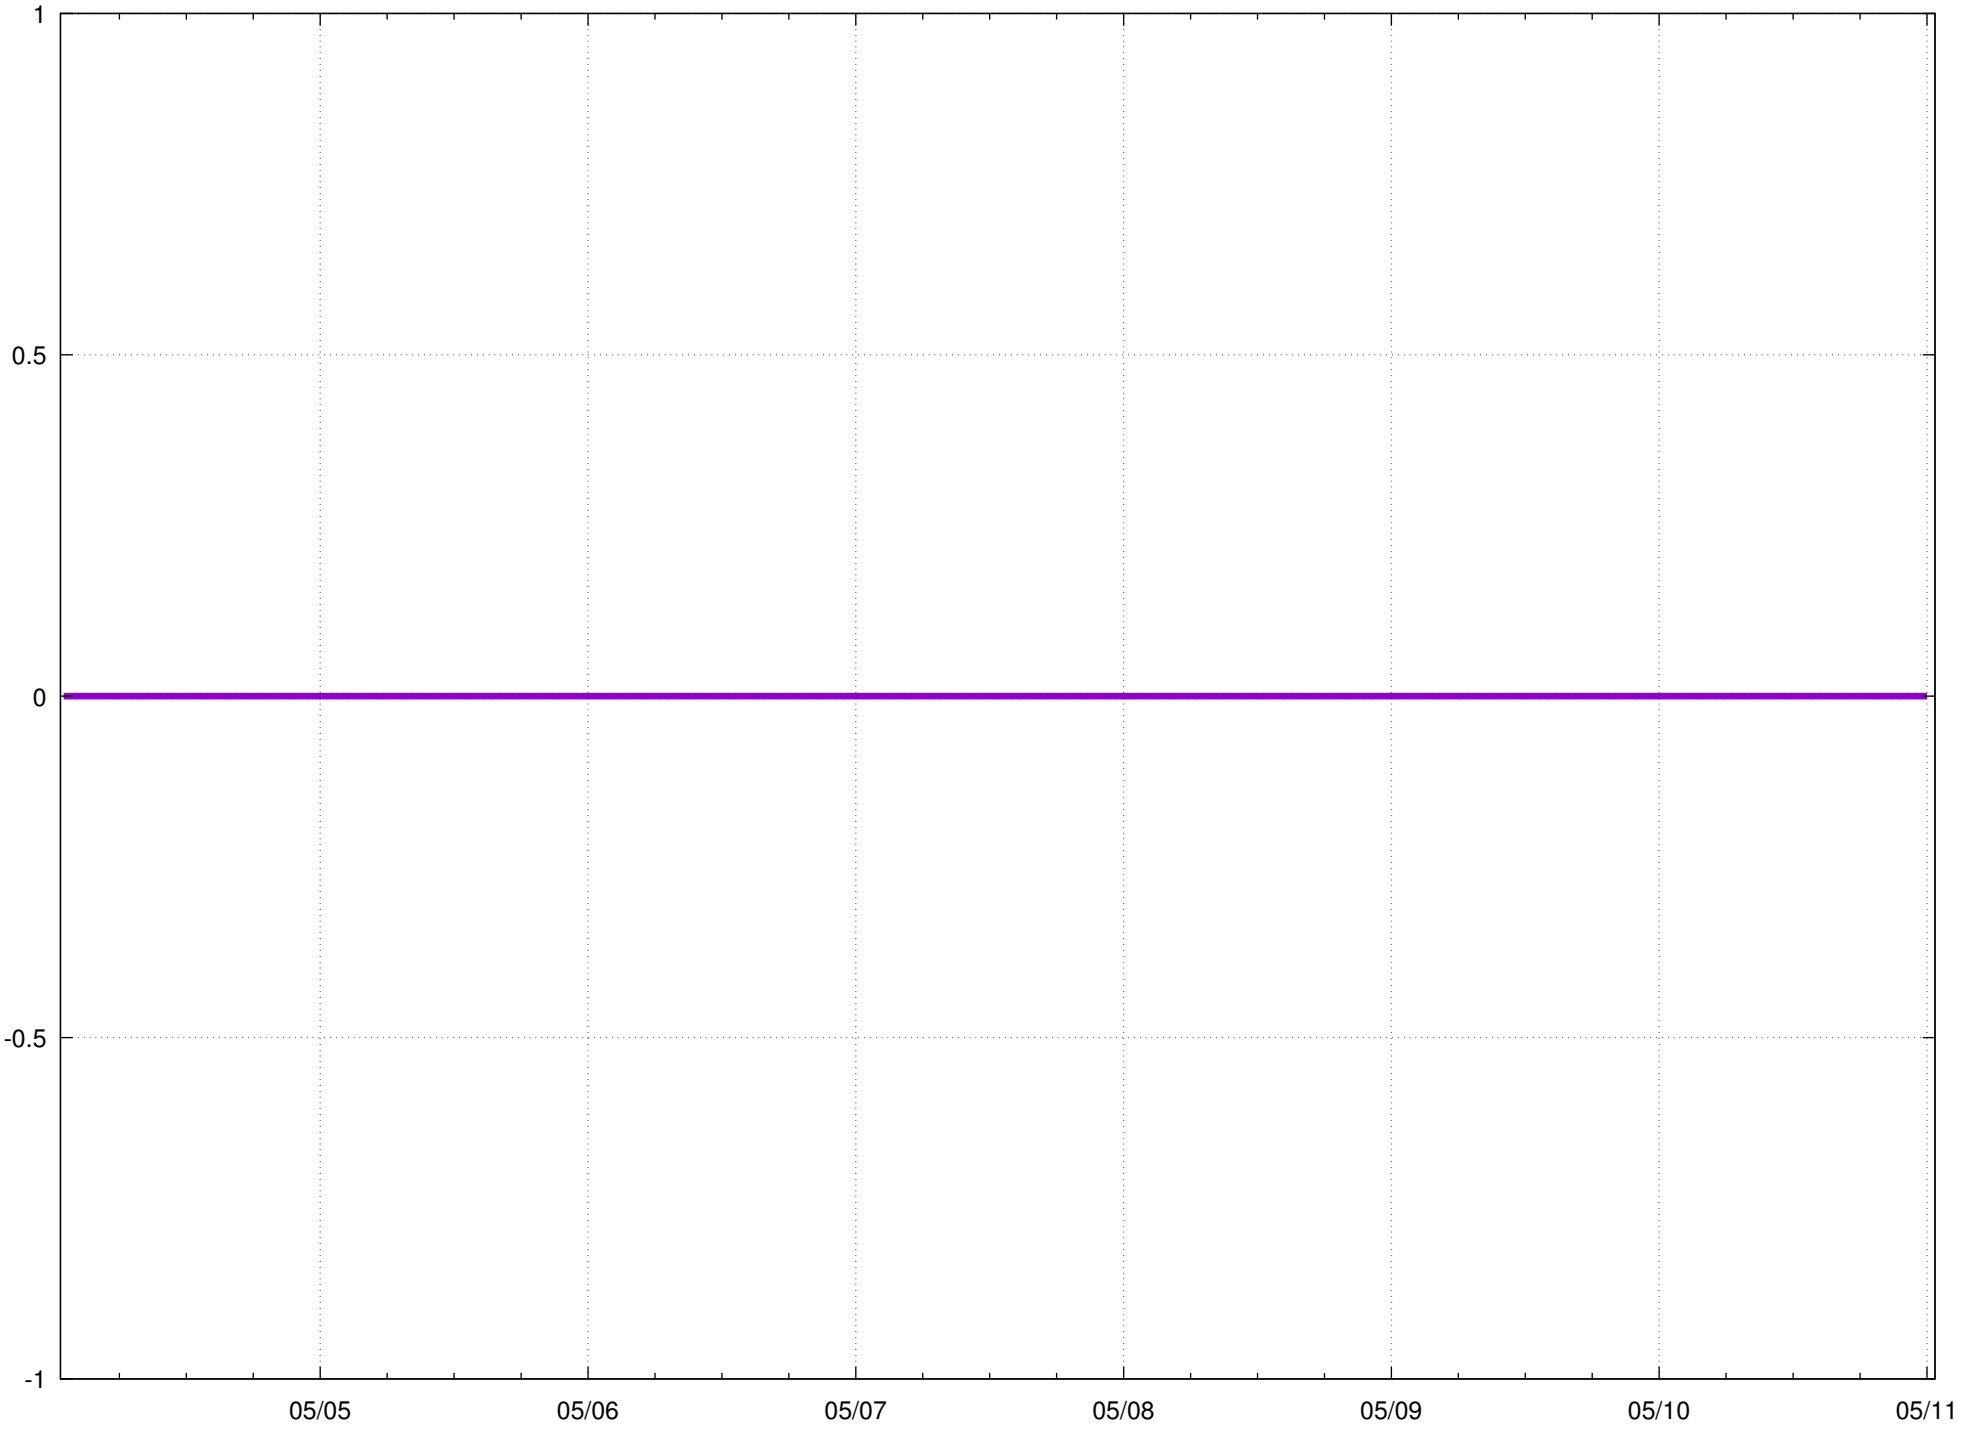

Sevier Valley Piute Canal at Head

Gate 3 Warning 