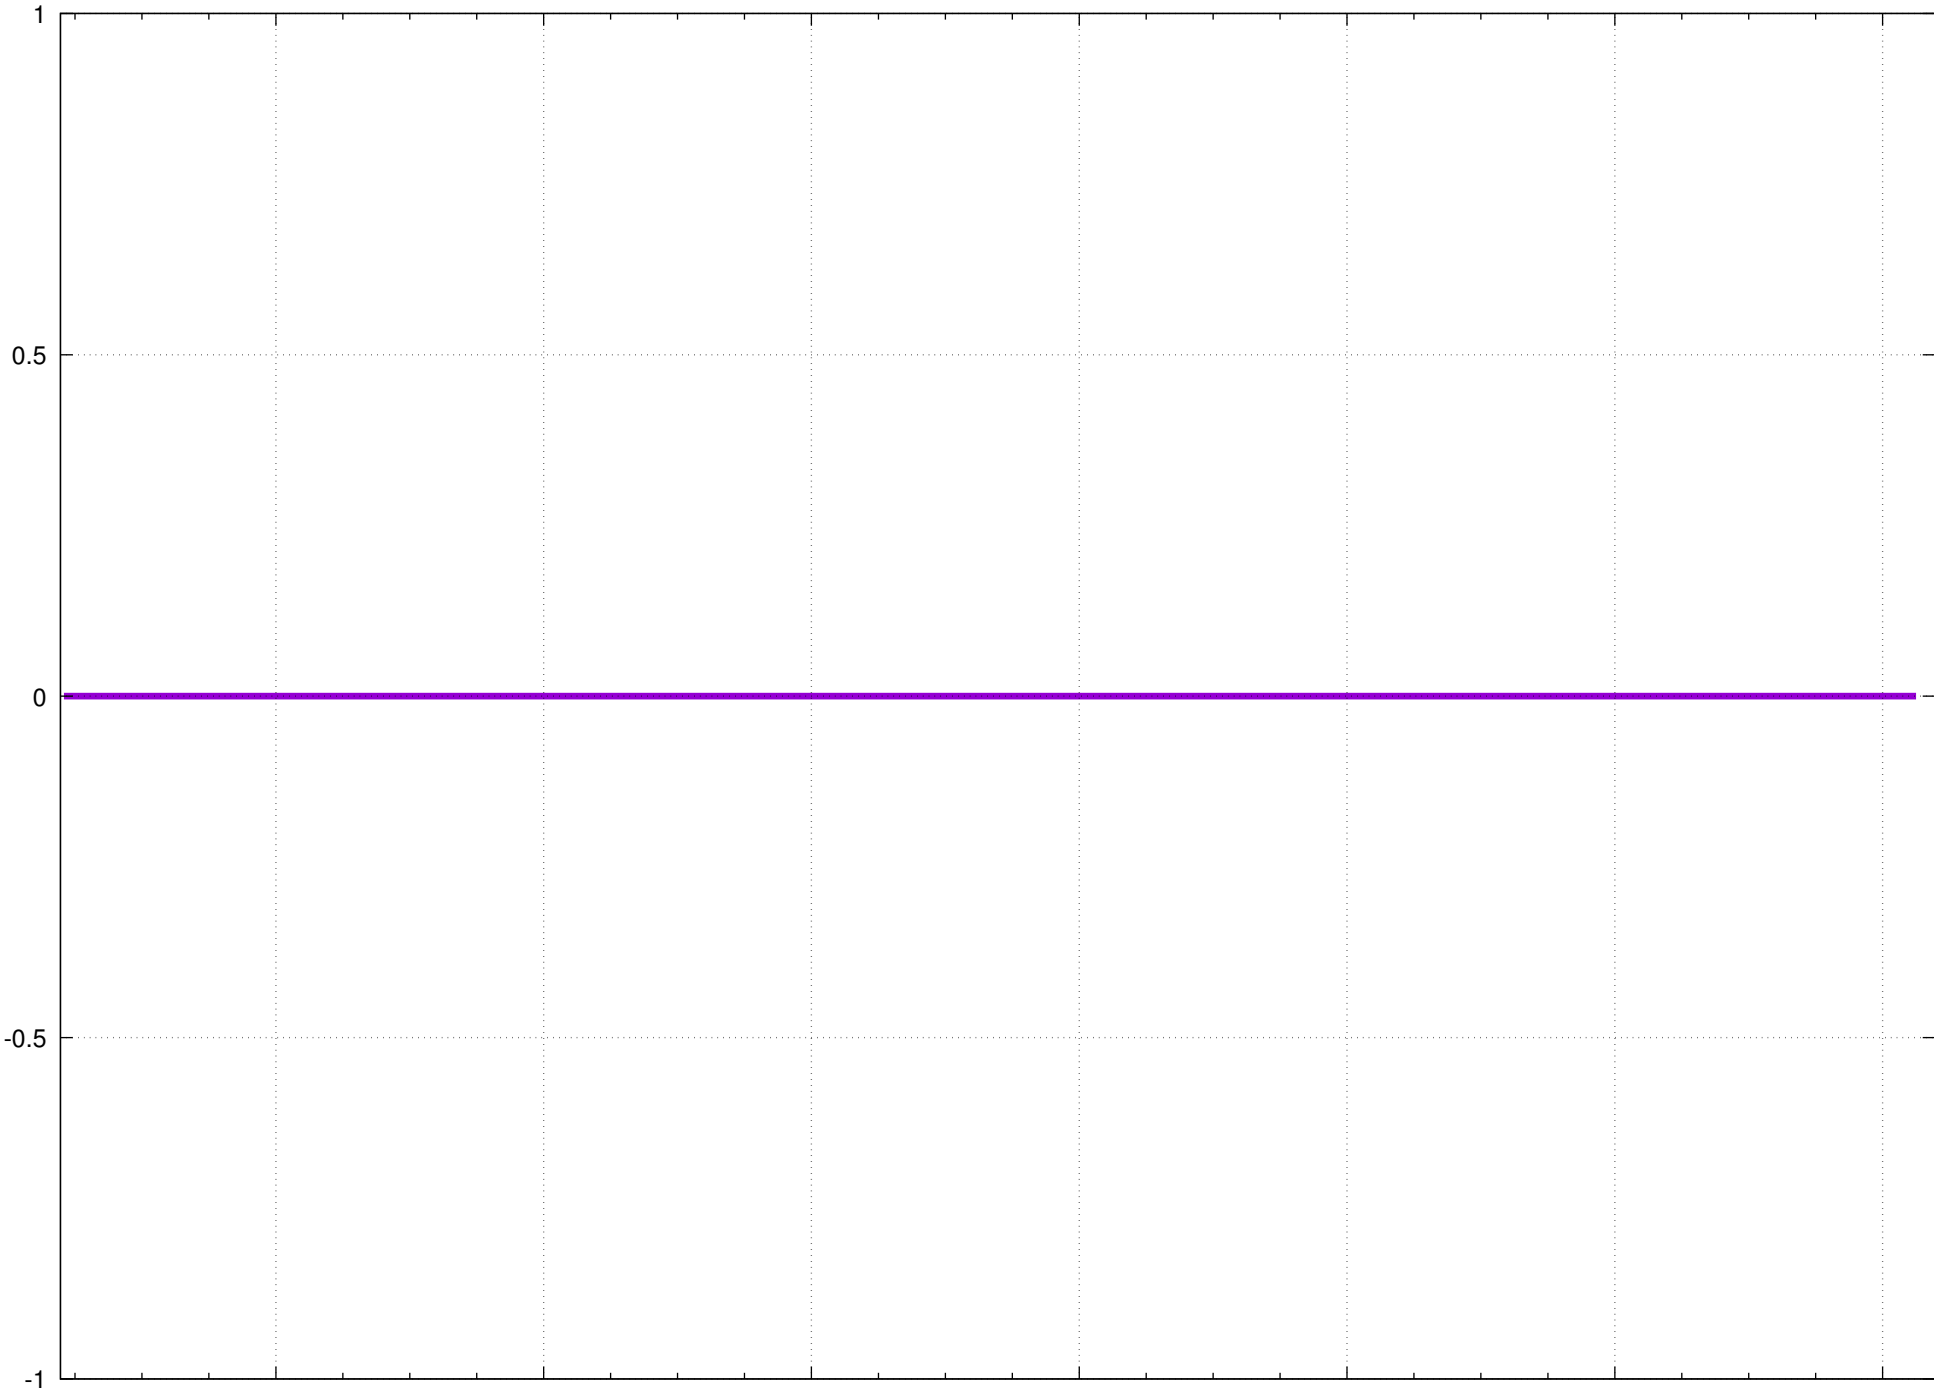

Sevier Valley Piute Canal at Head

Gate 2 Warning 