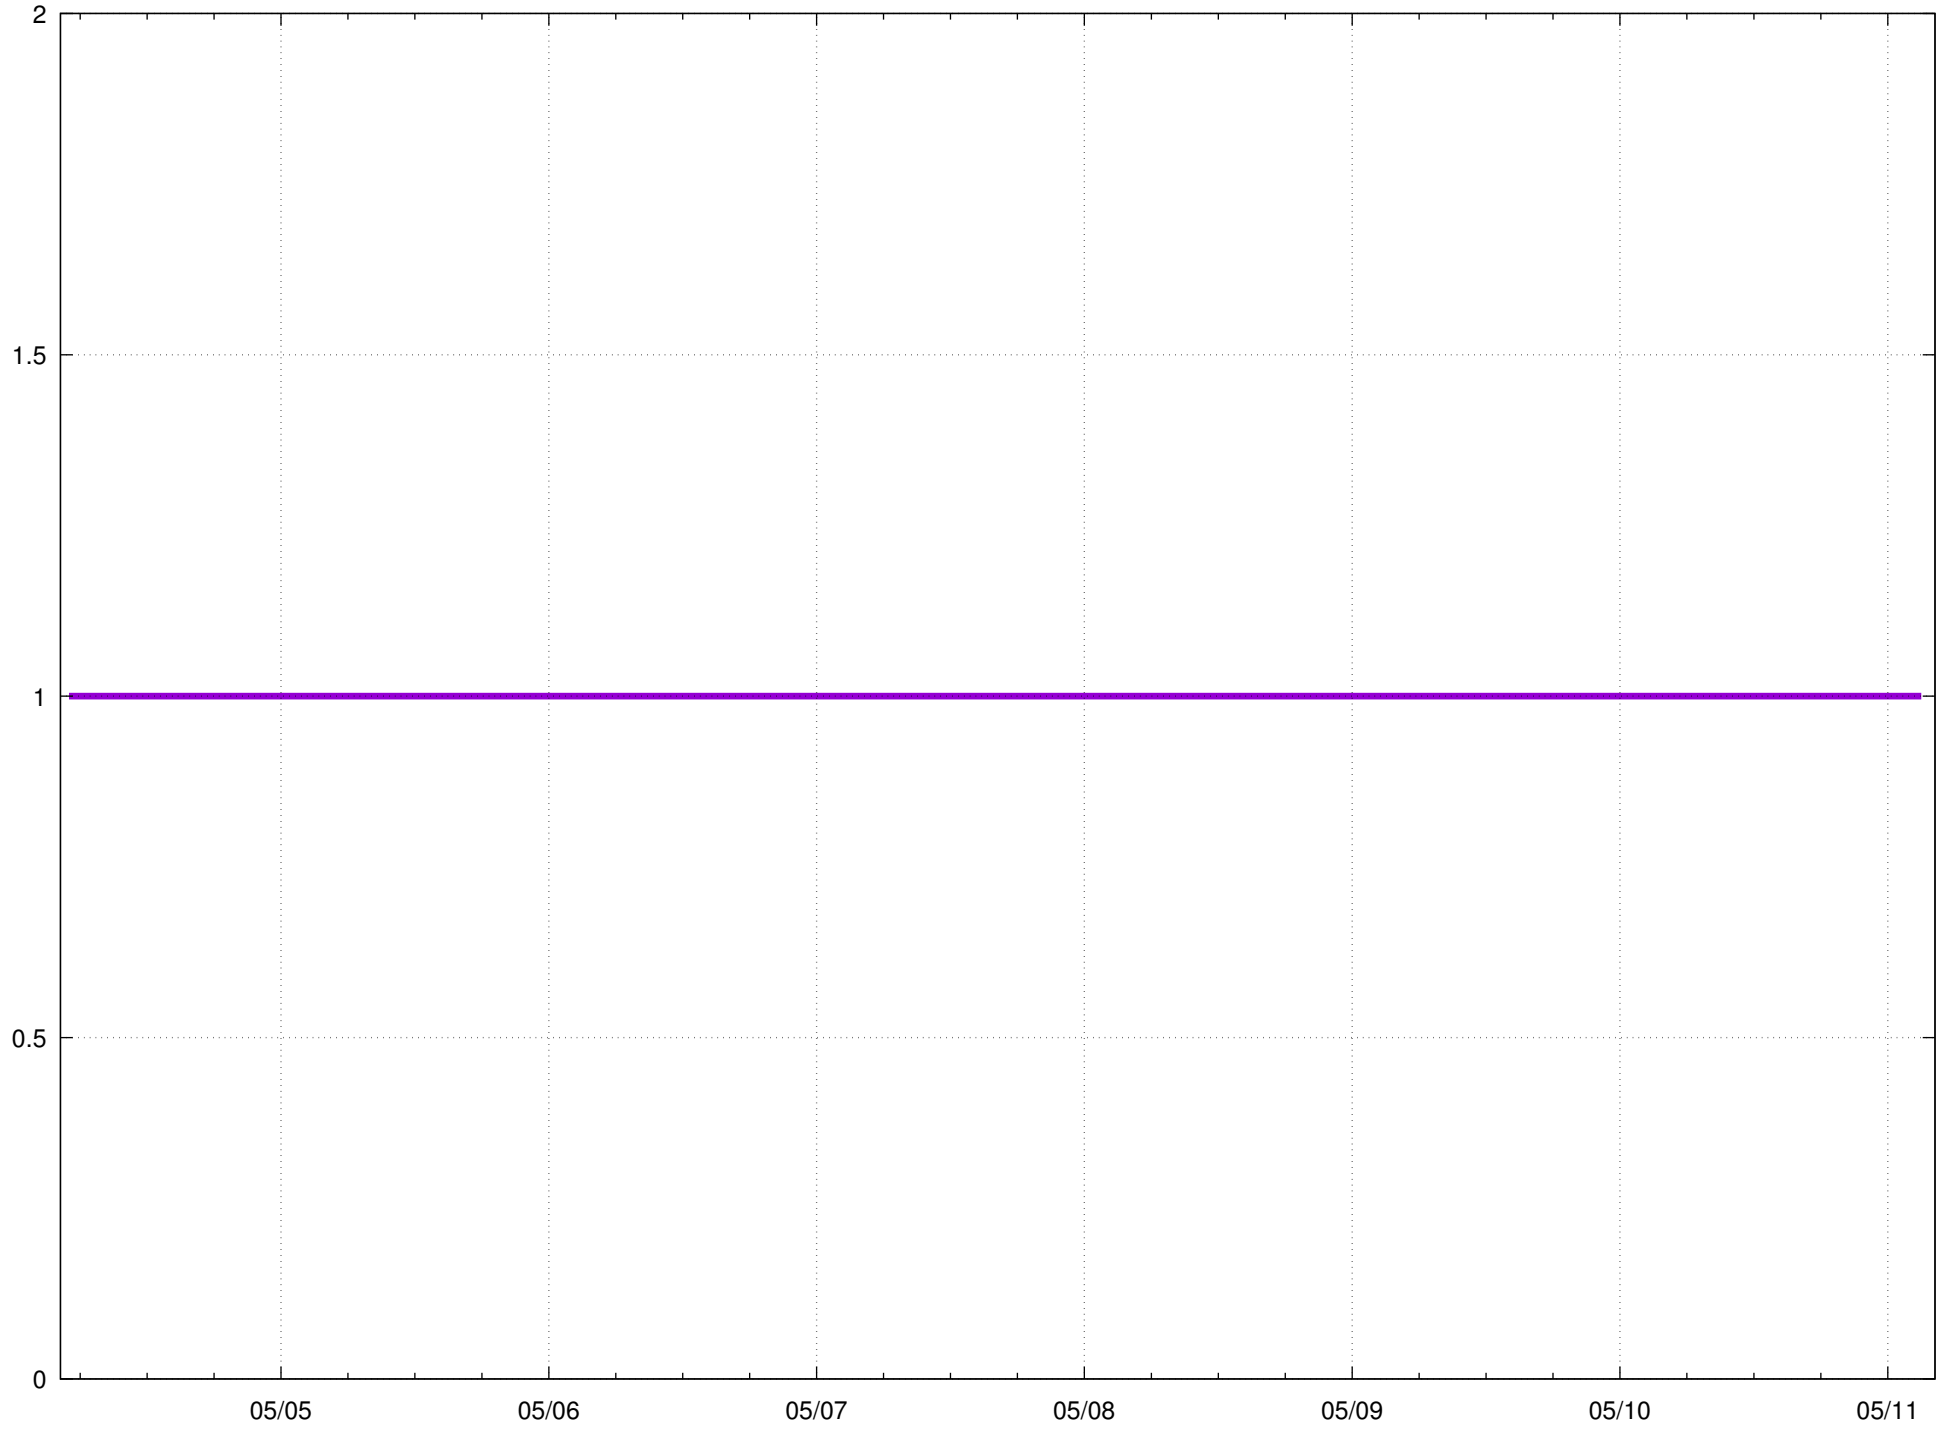

Sevier Valley Piute Canal at Head

Gate 1 Warning 