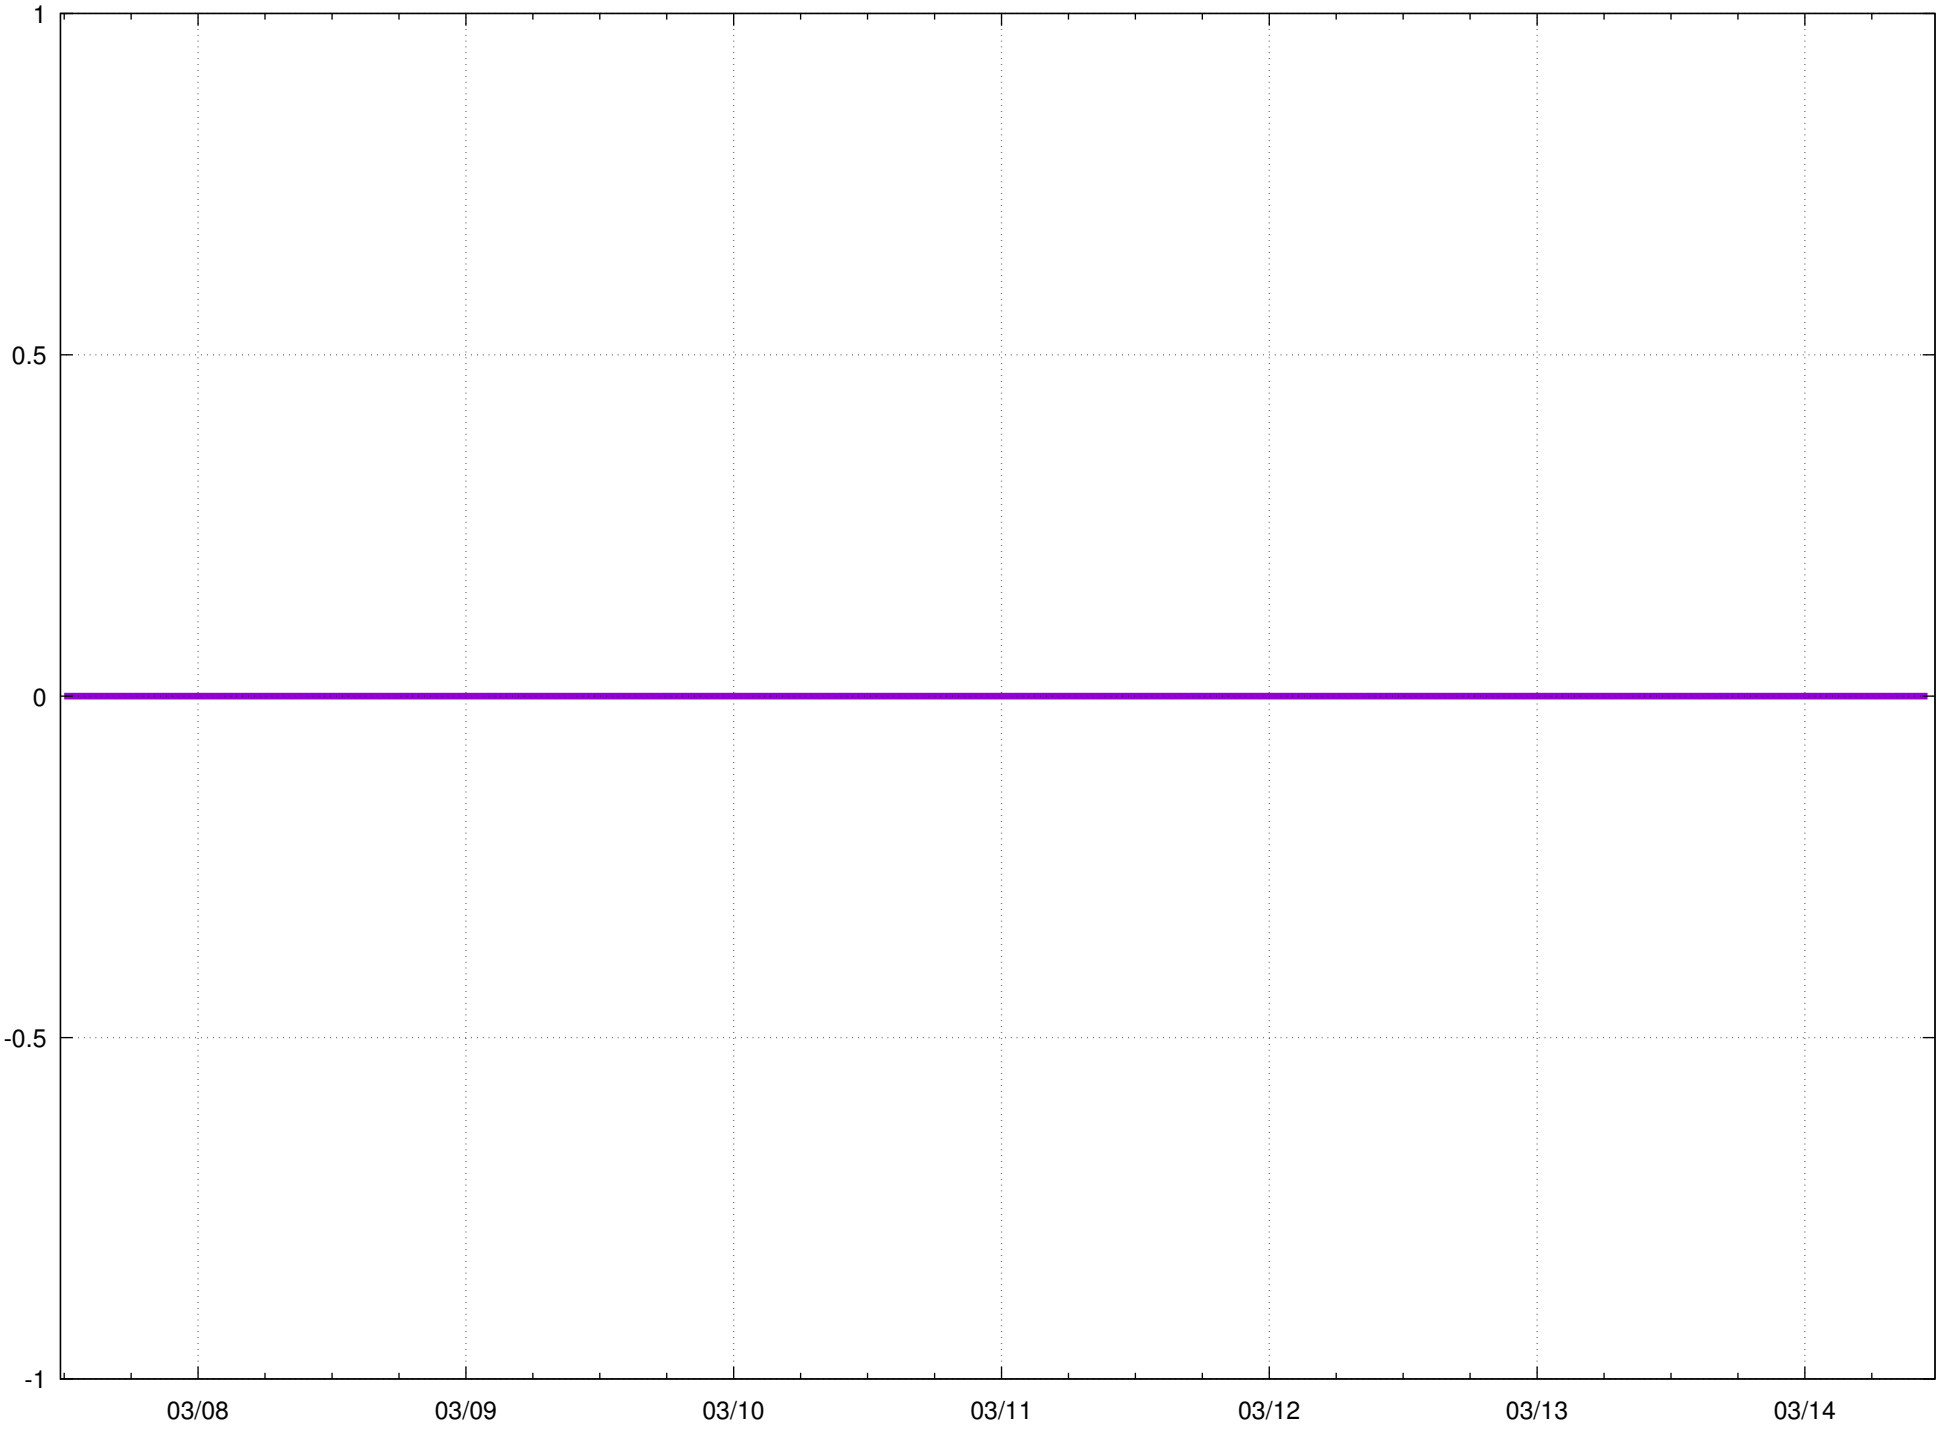

C 2 Reservoir

Gate Warning