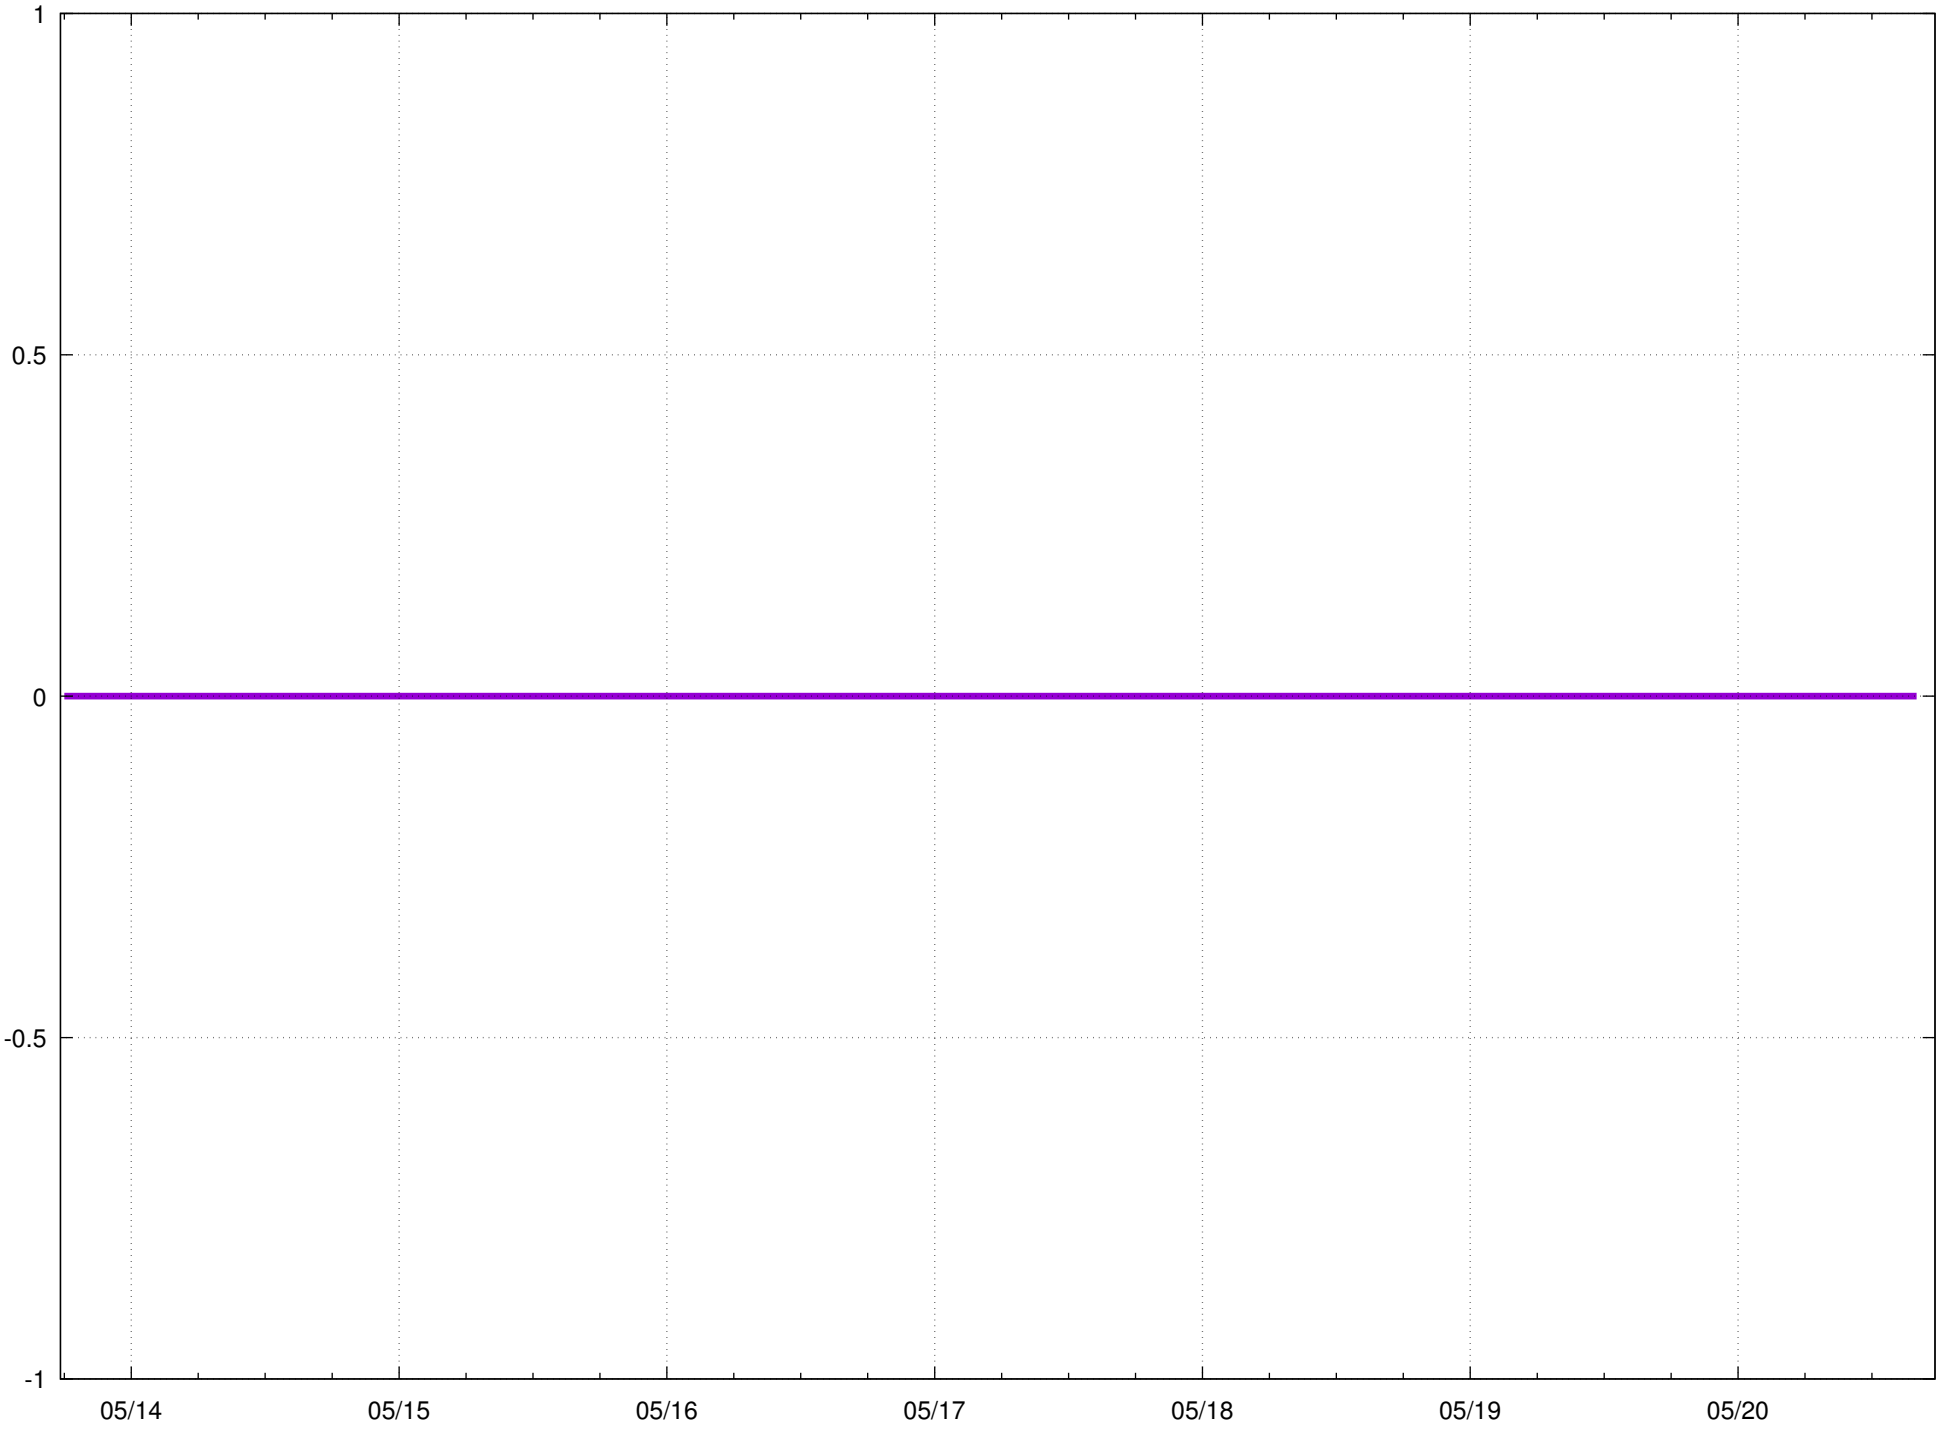

Millsite Tri-Structure Diagnostic

Gate North Warning 