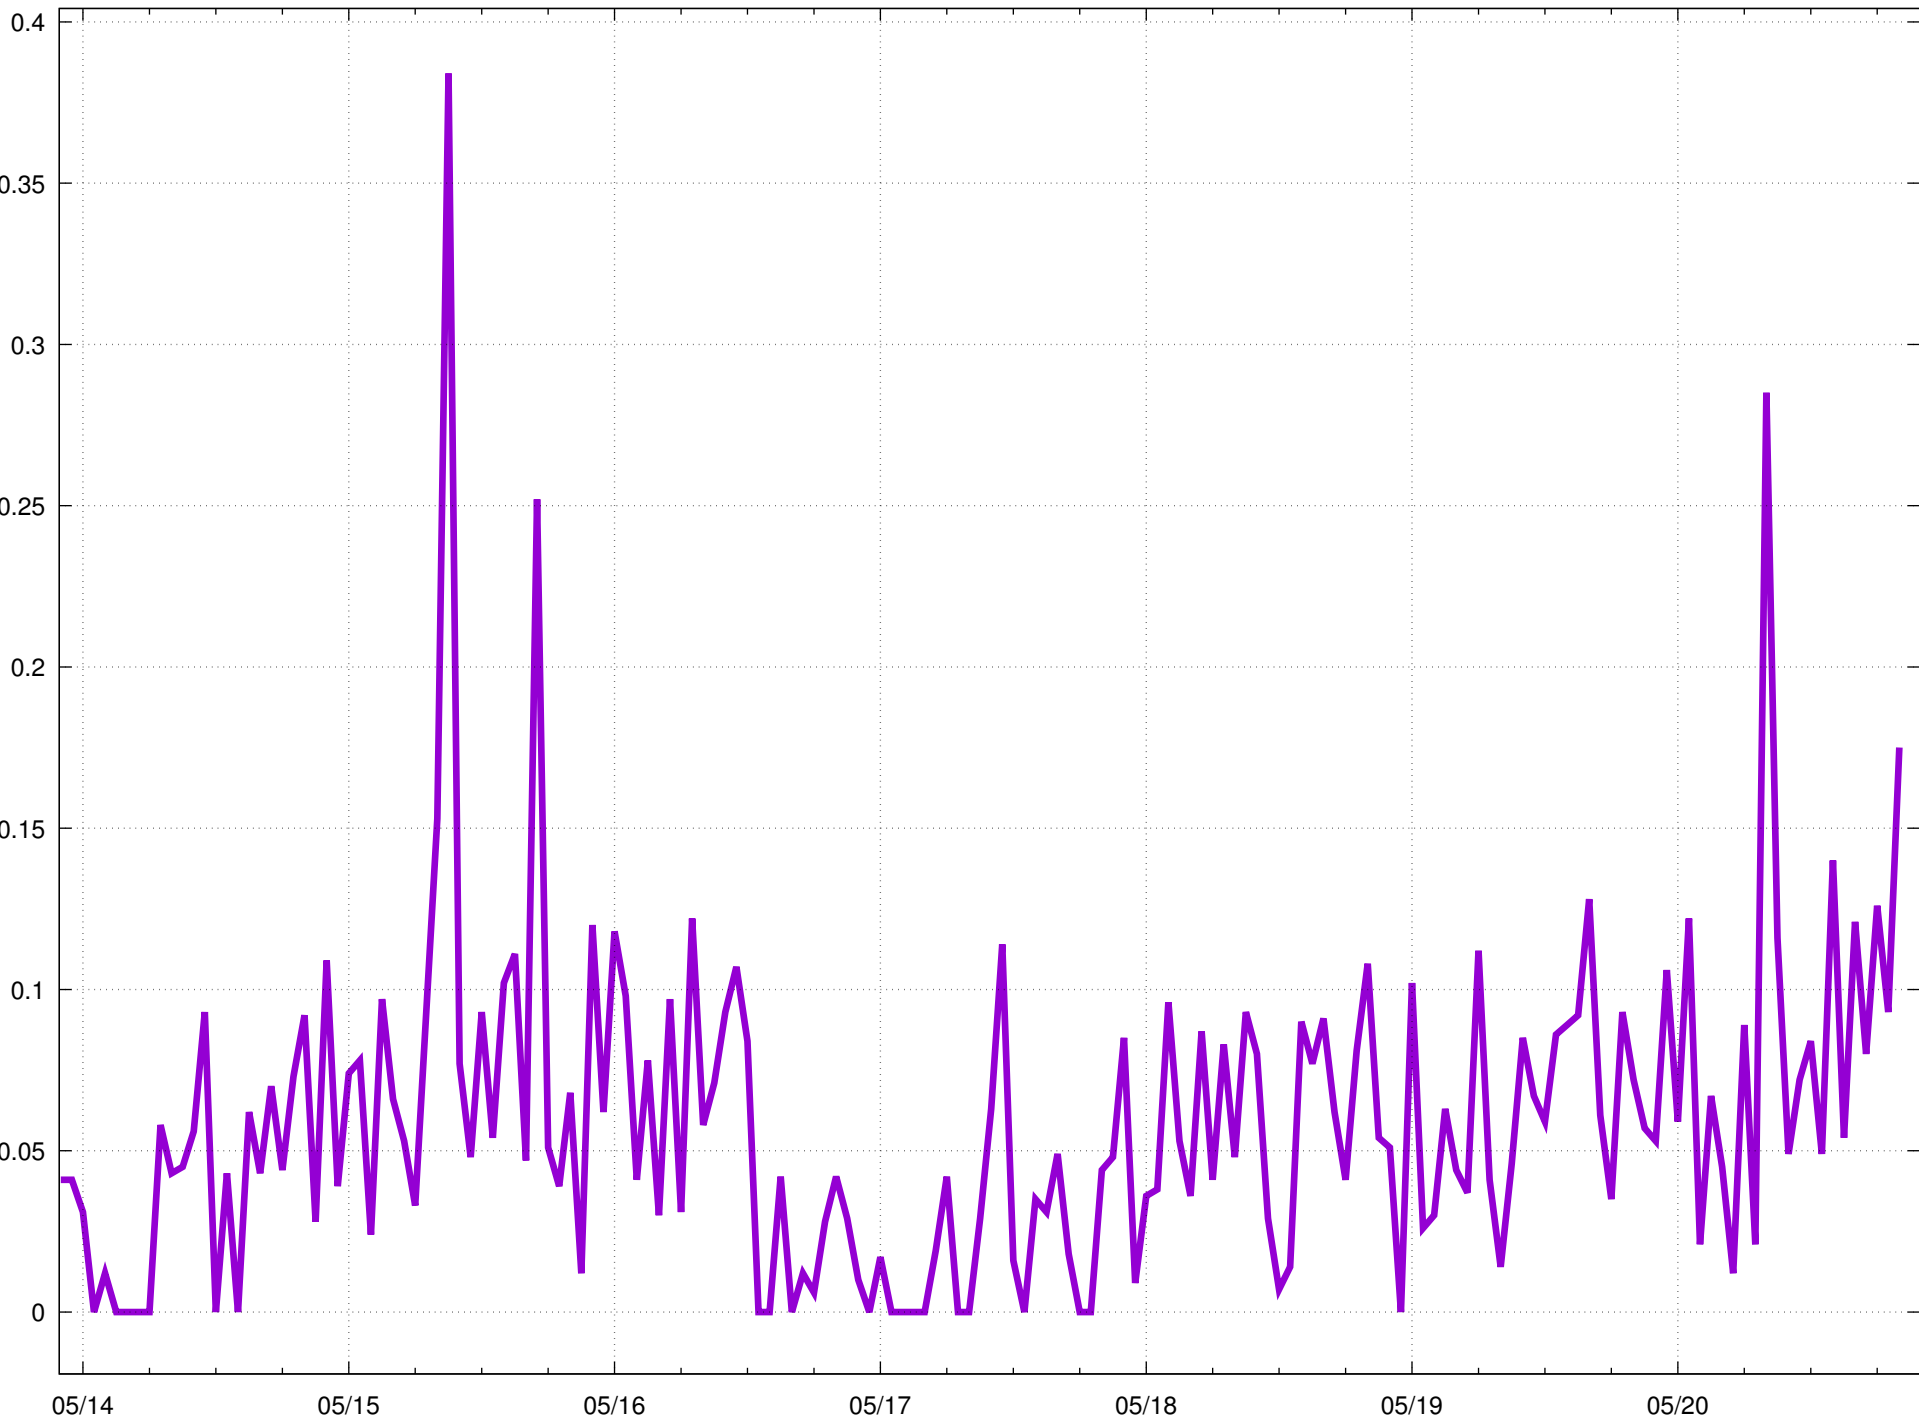

Millsite Tri-Structure Diagnostic

Auto Gate Middle 