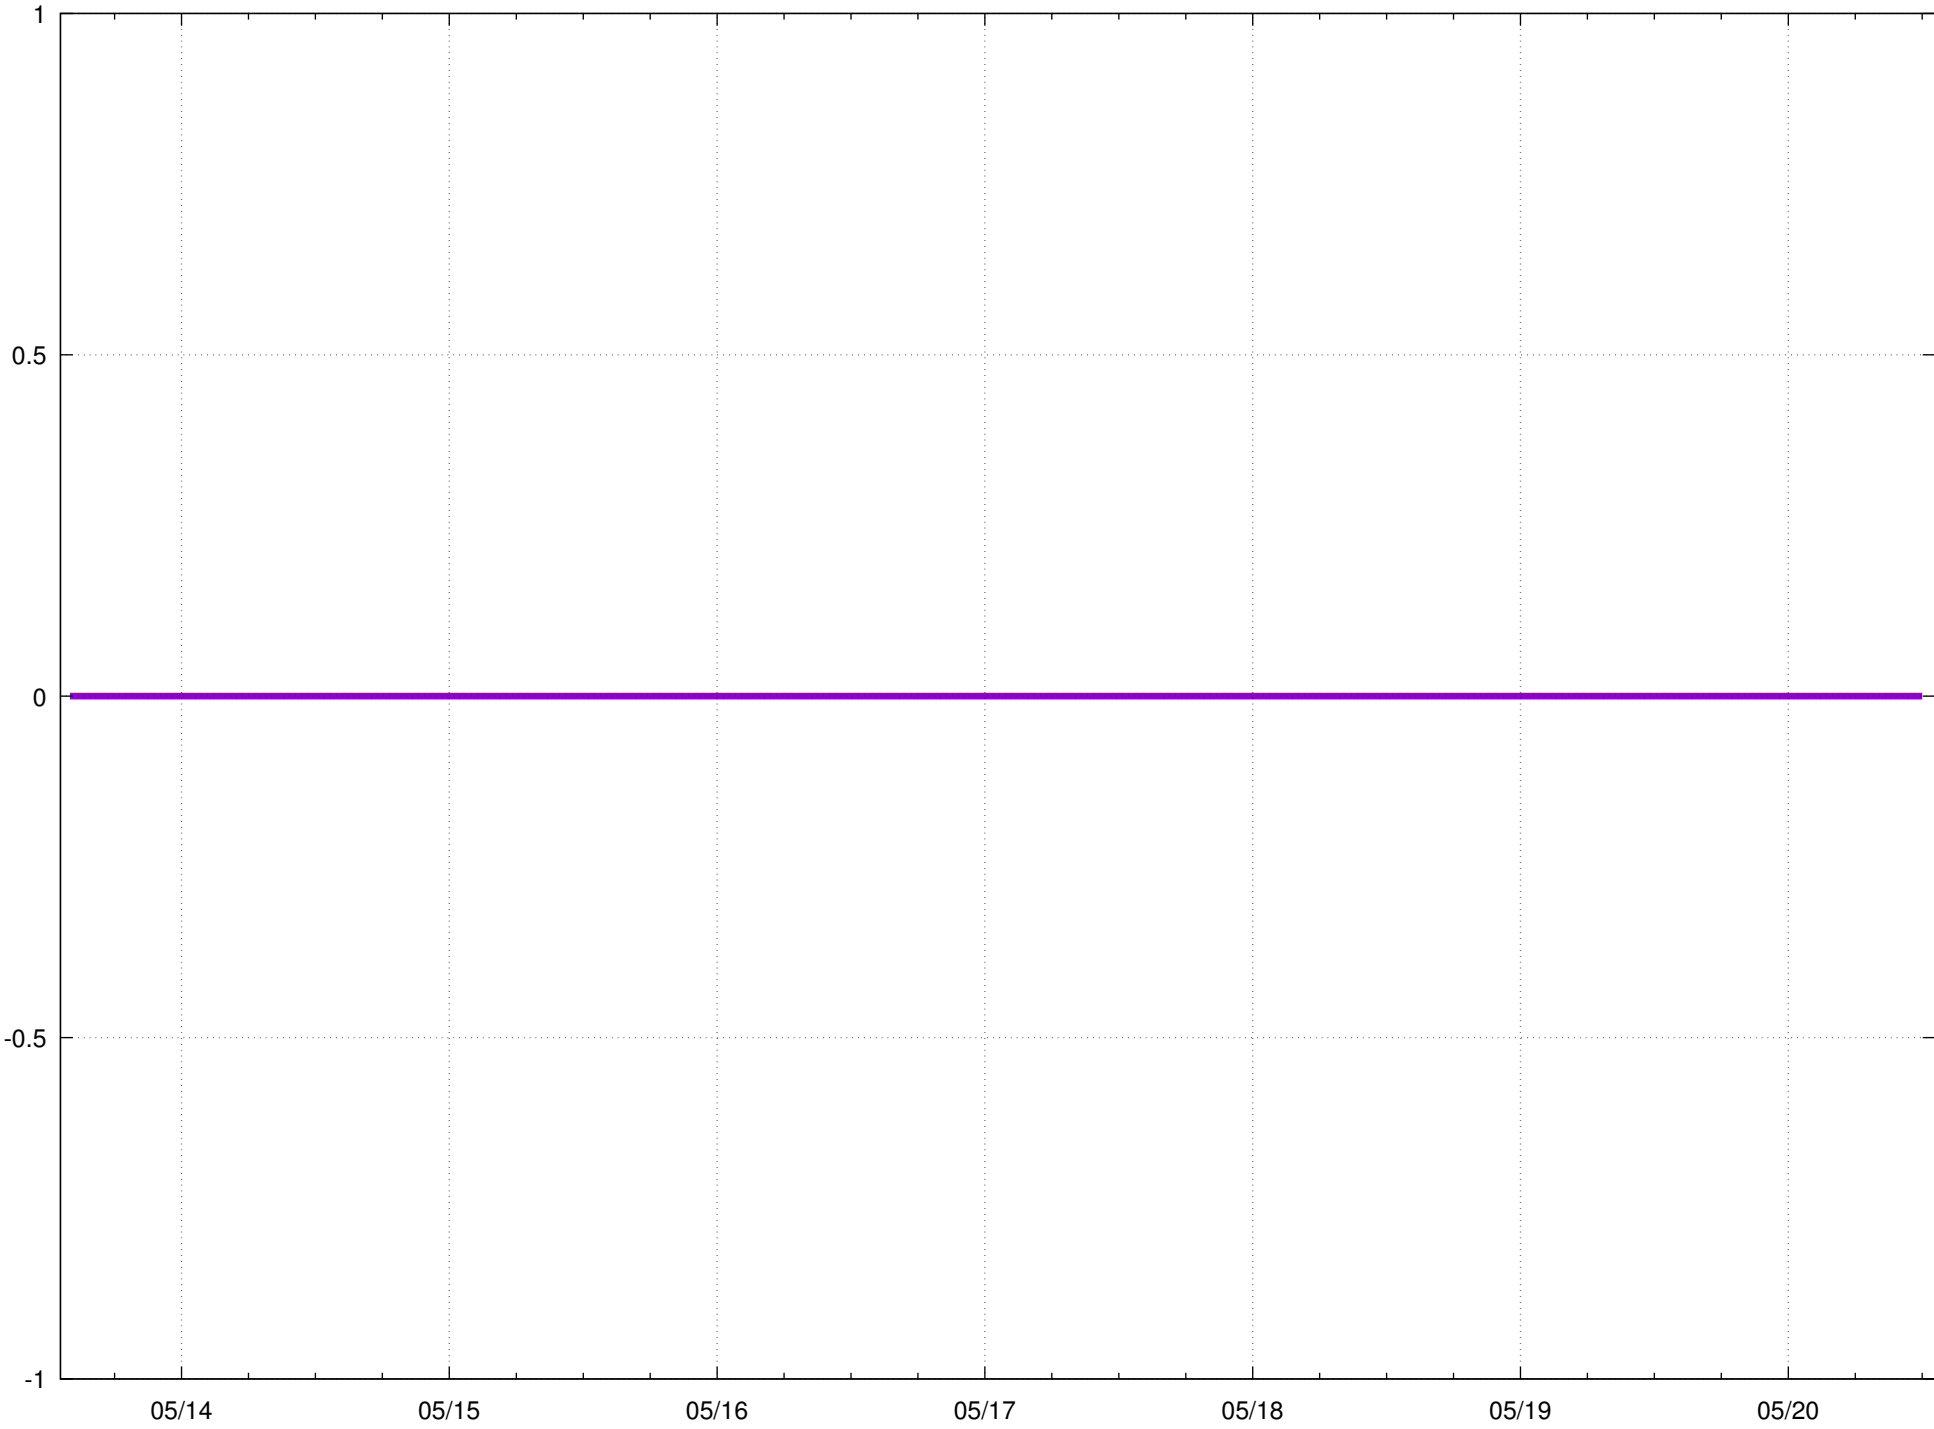

Millsite Tri-Structure Diagnostic

Gate Middle Warning 