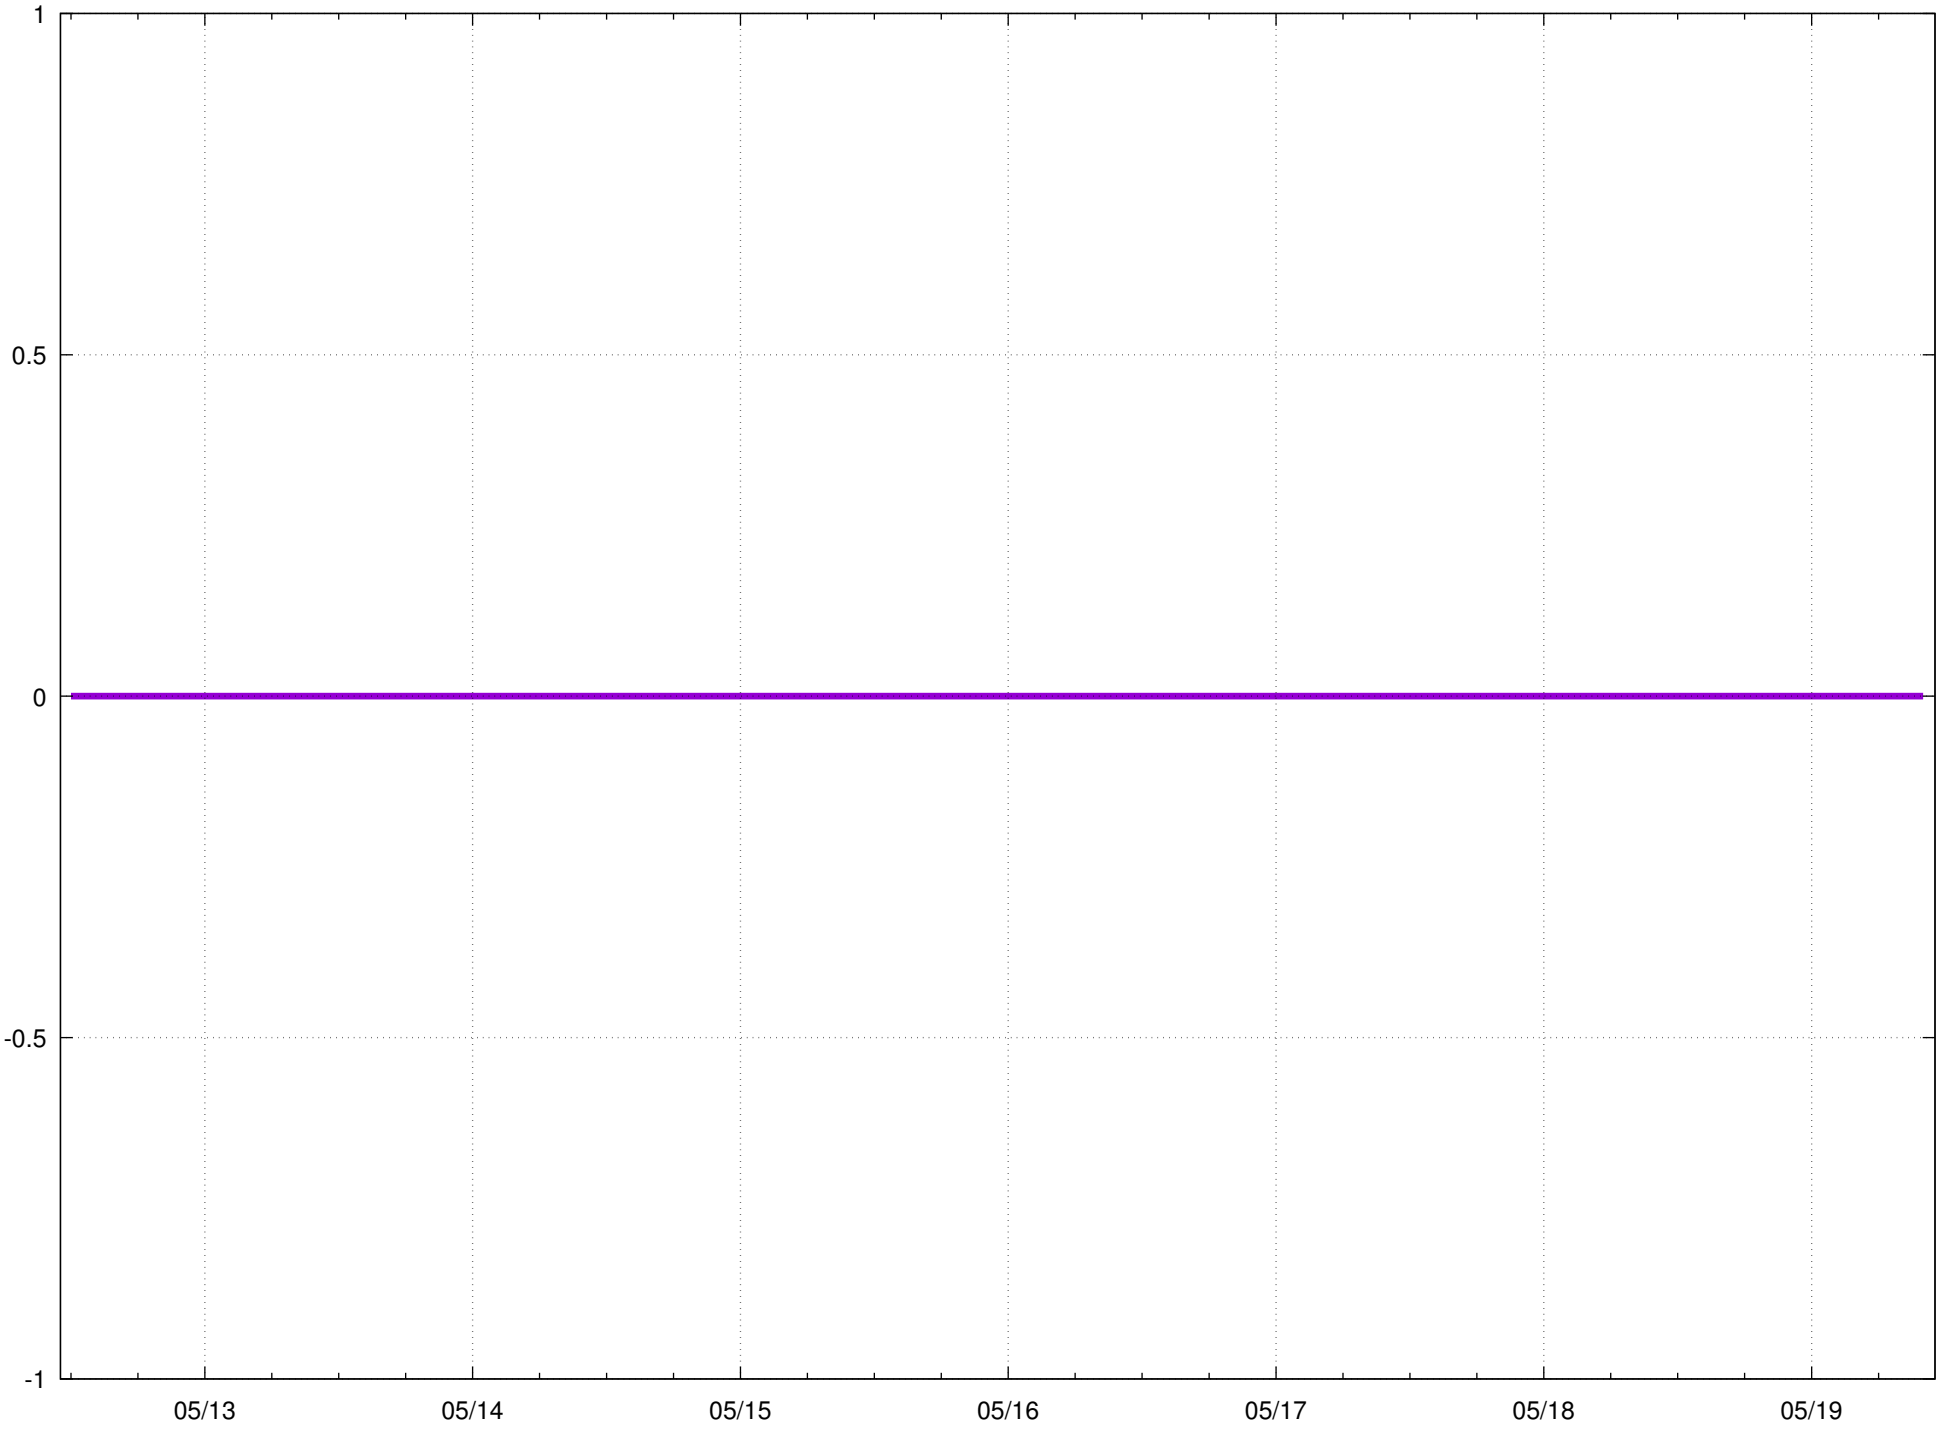

D Reservoir

Gate Warning