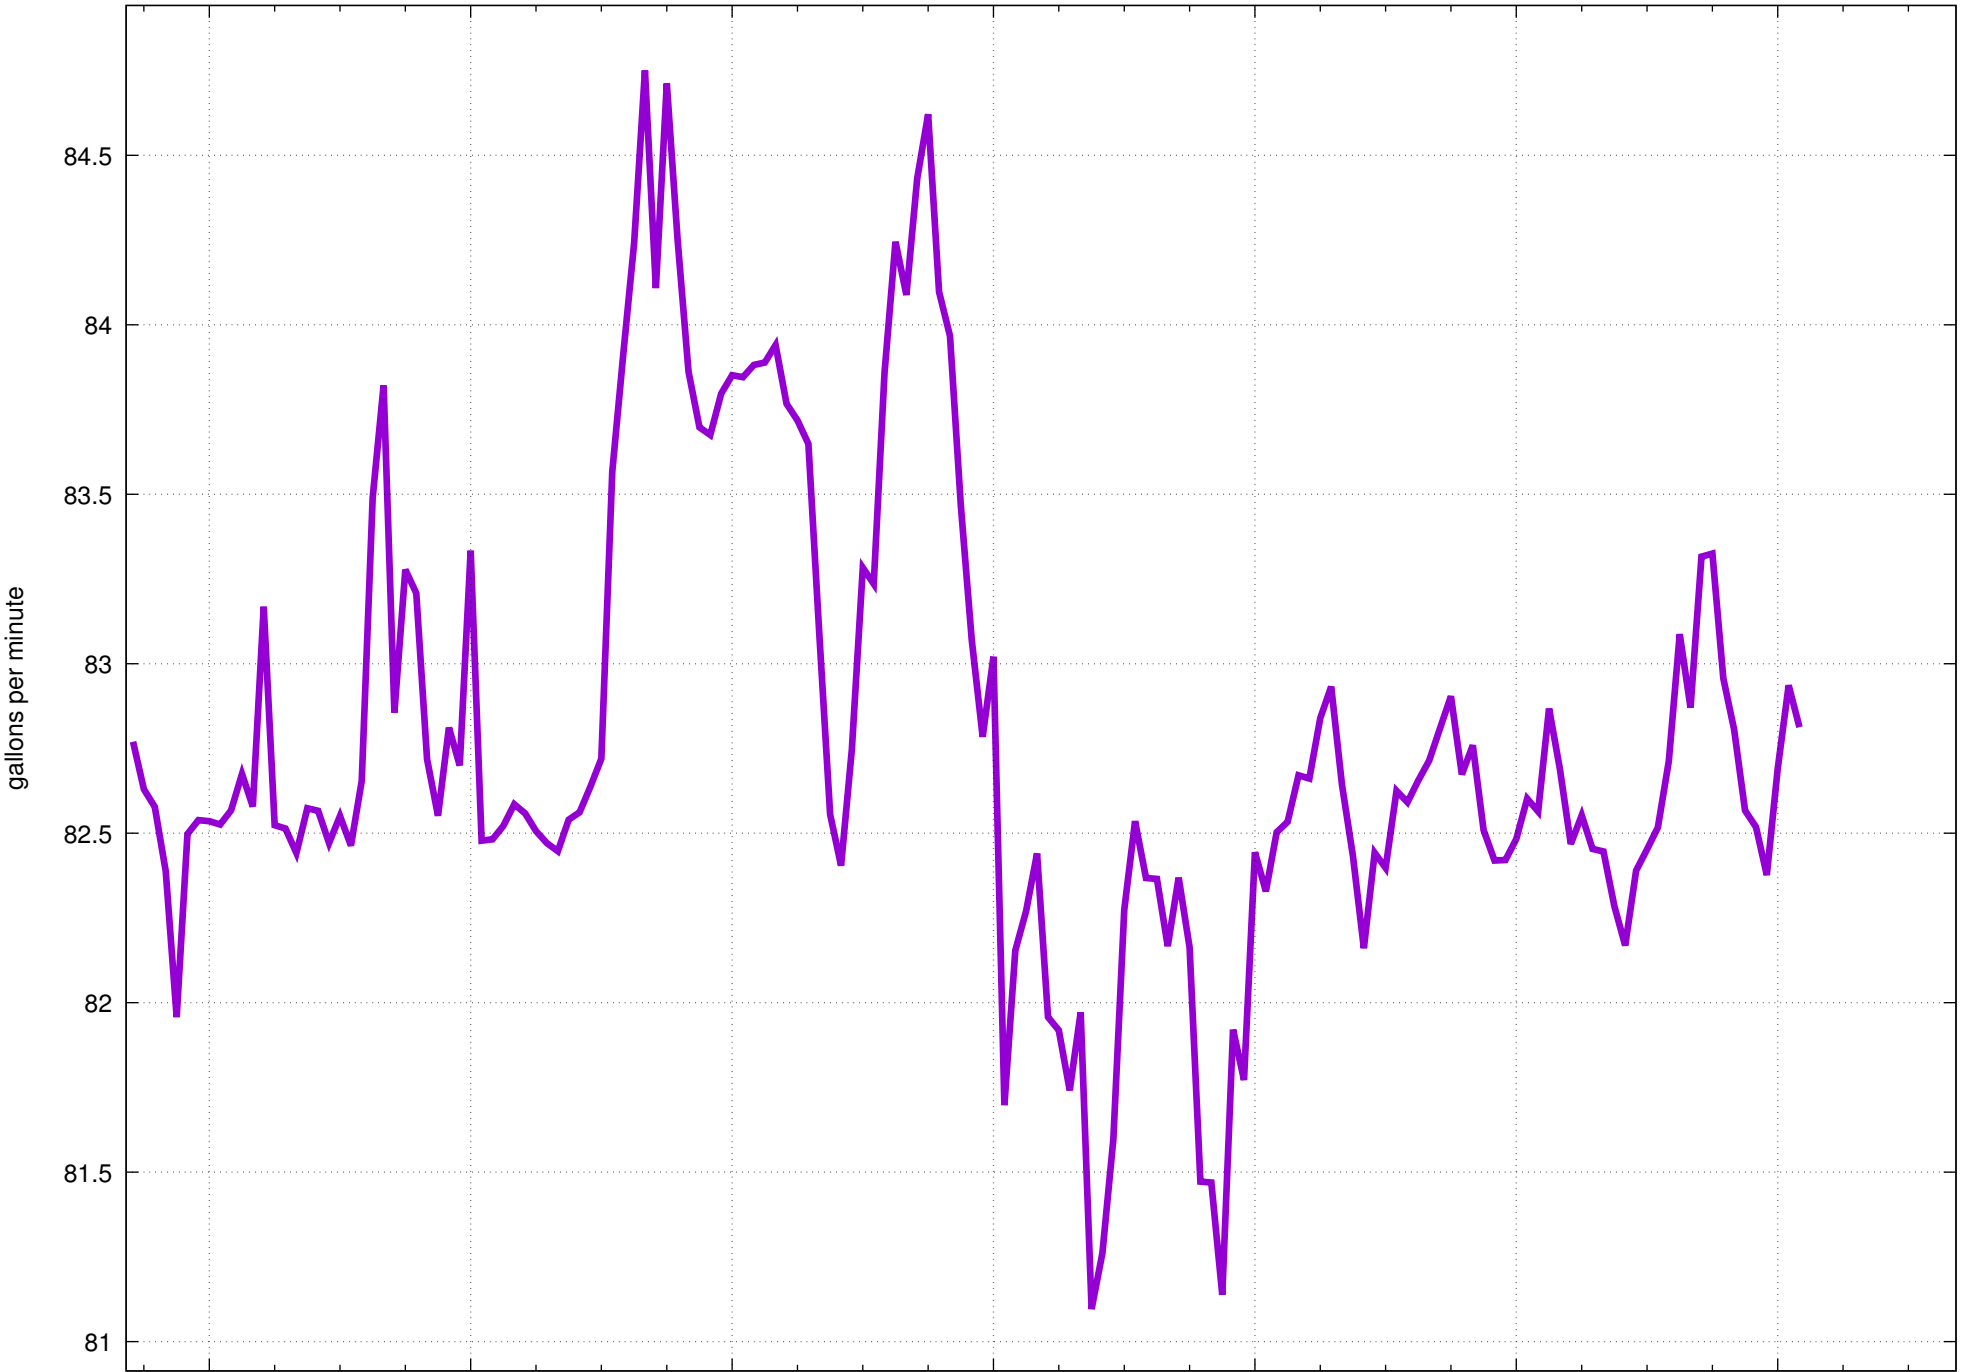

BSW Toe Drain Collection

BSW Toe Drain Collection (gpm)