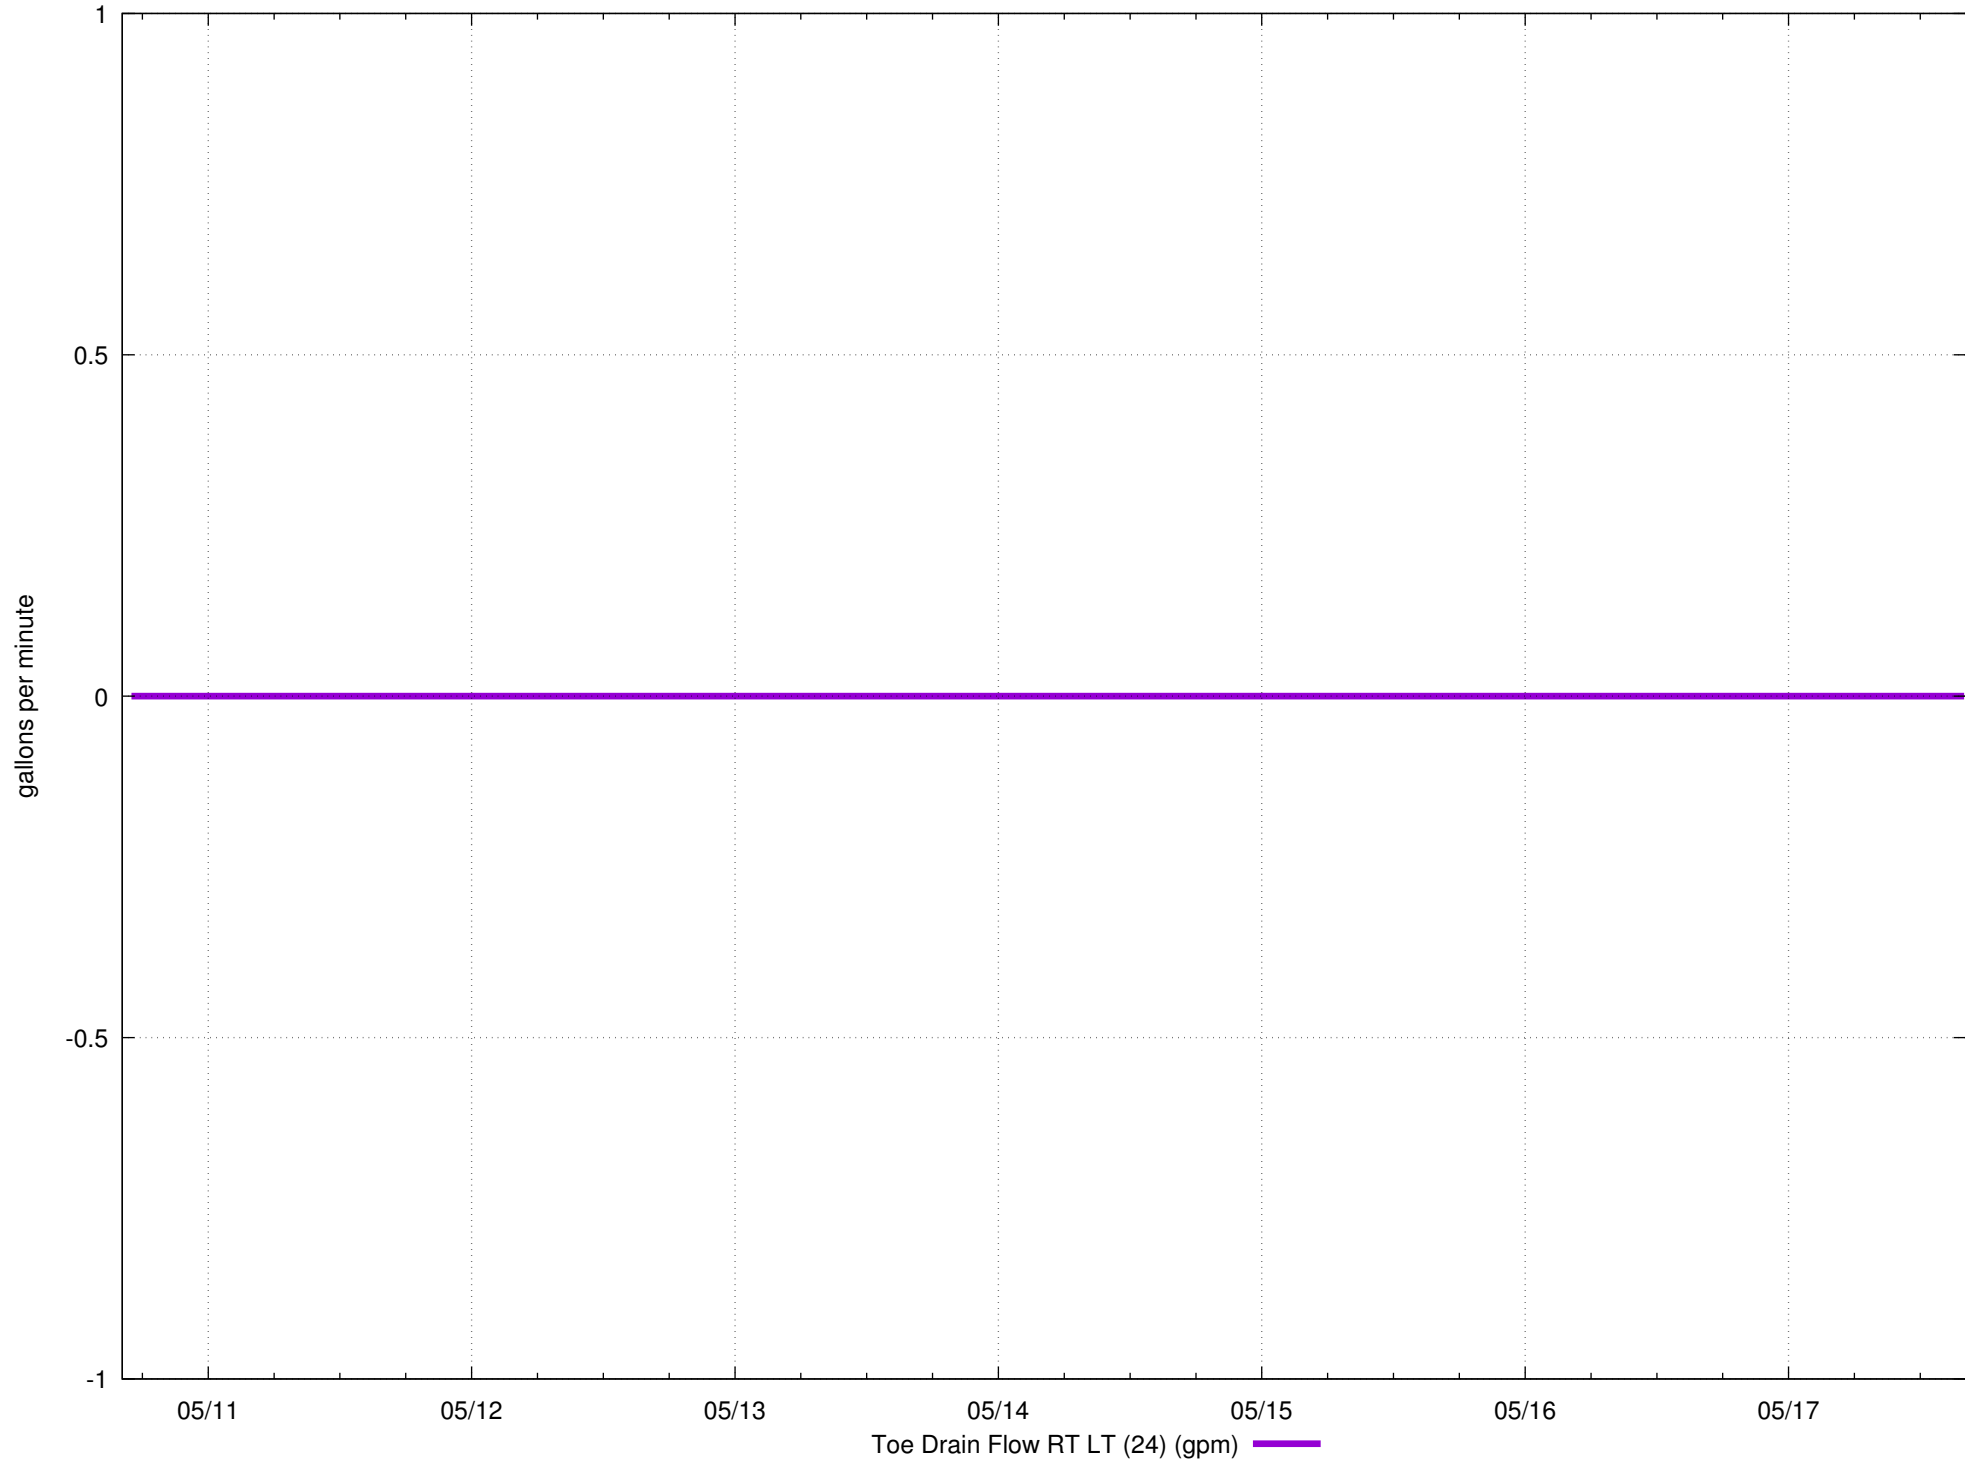

BSW Toe Drain RT

Toe Drain Flow RT LT (24) (gpm)