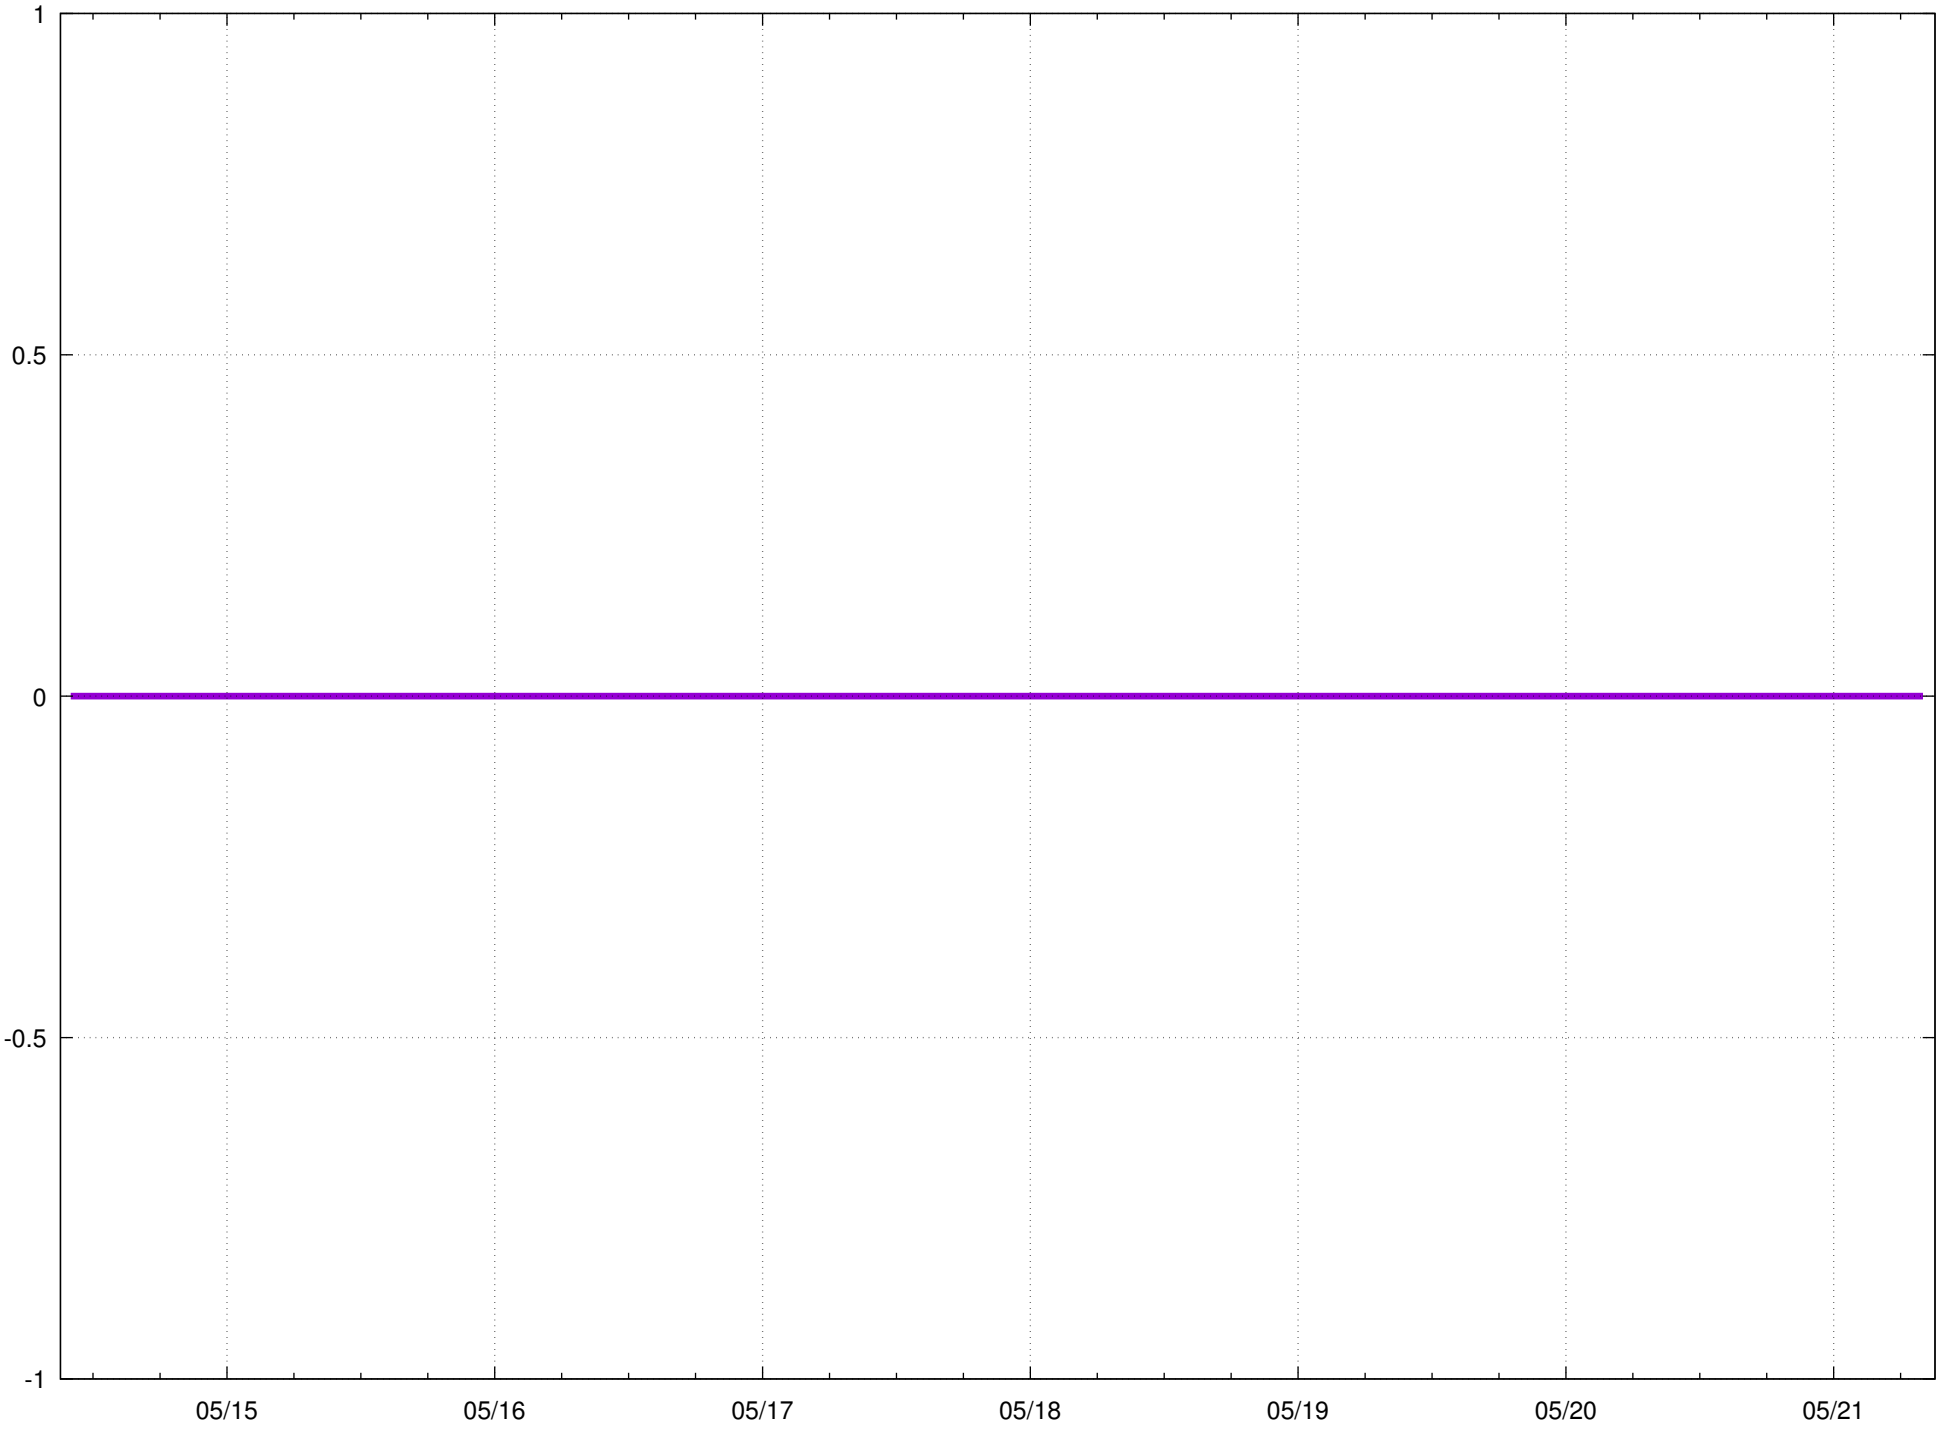

North Ditch Diversion

Settle Count River 