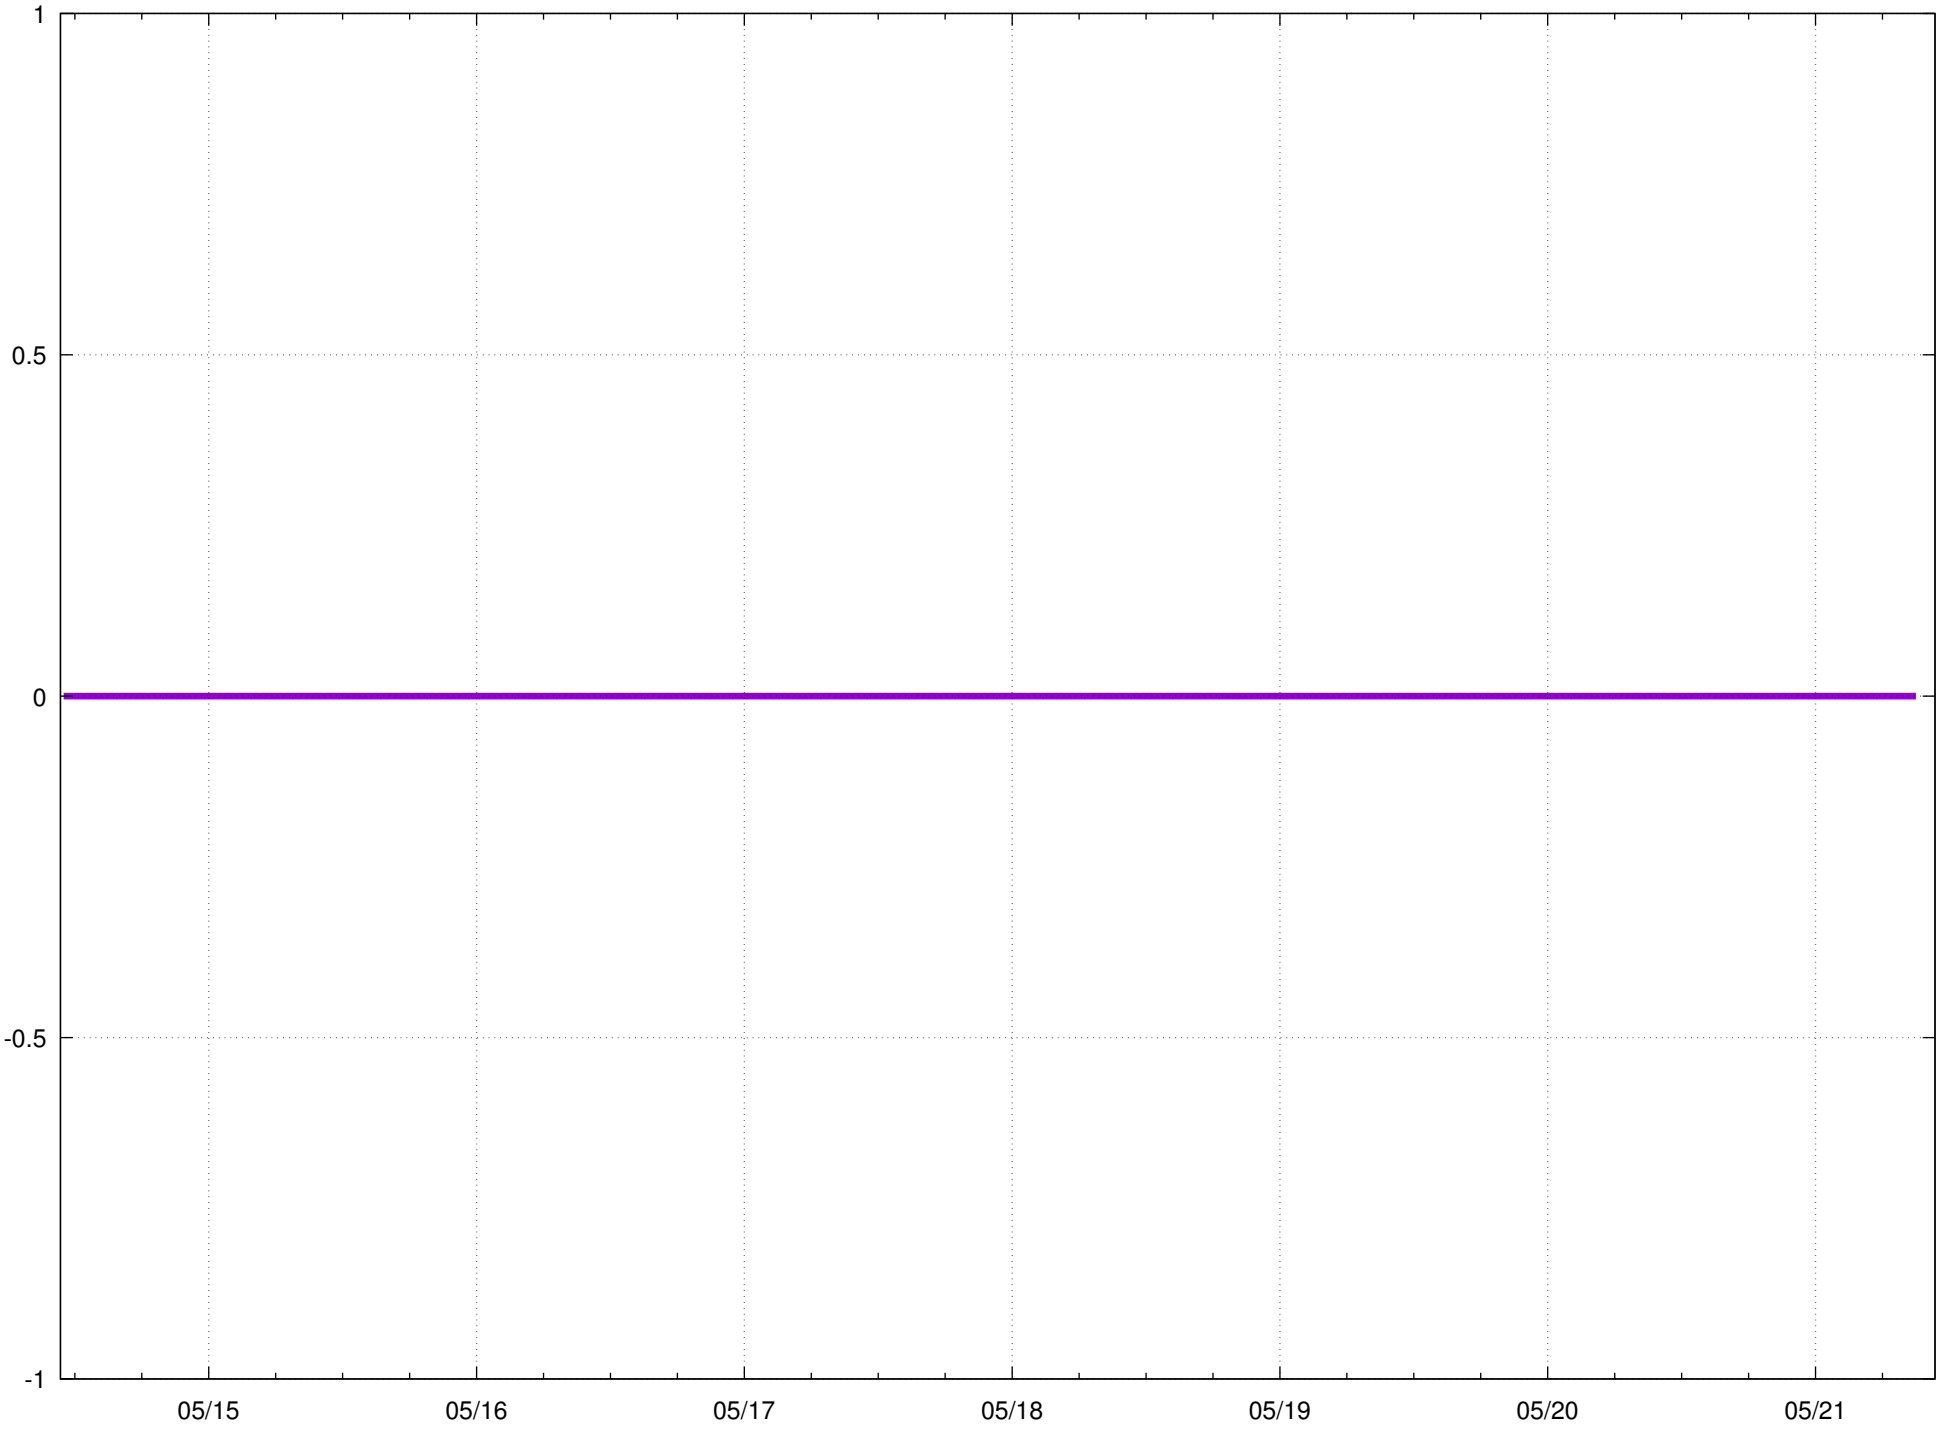

North Ditch Diversion

Canal Auto cfs 