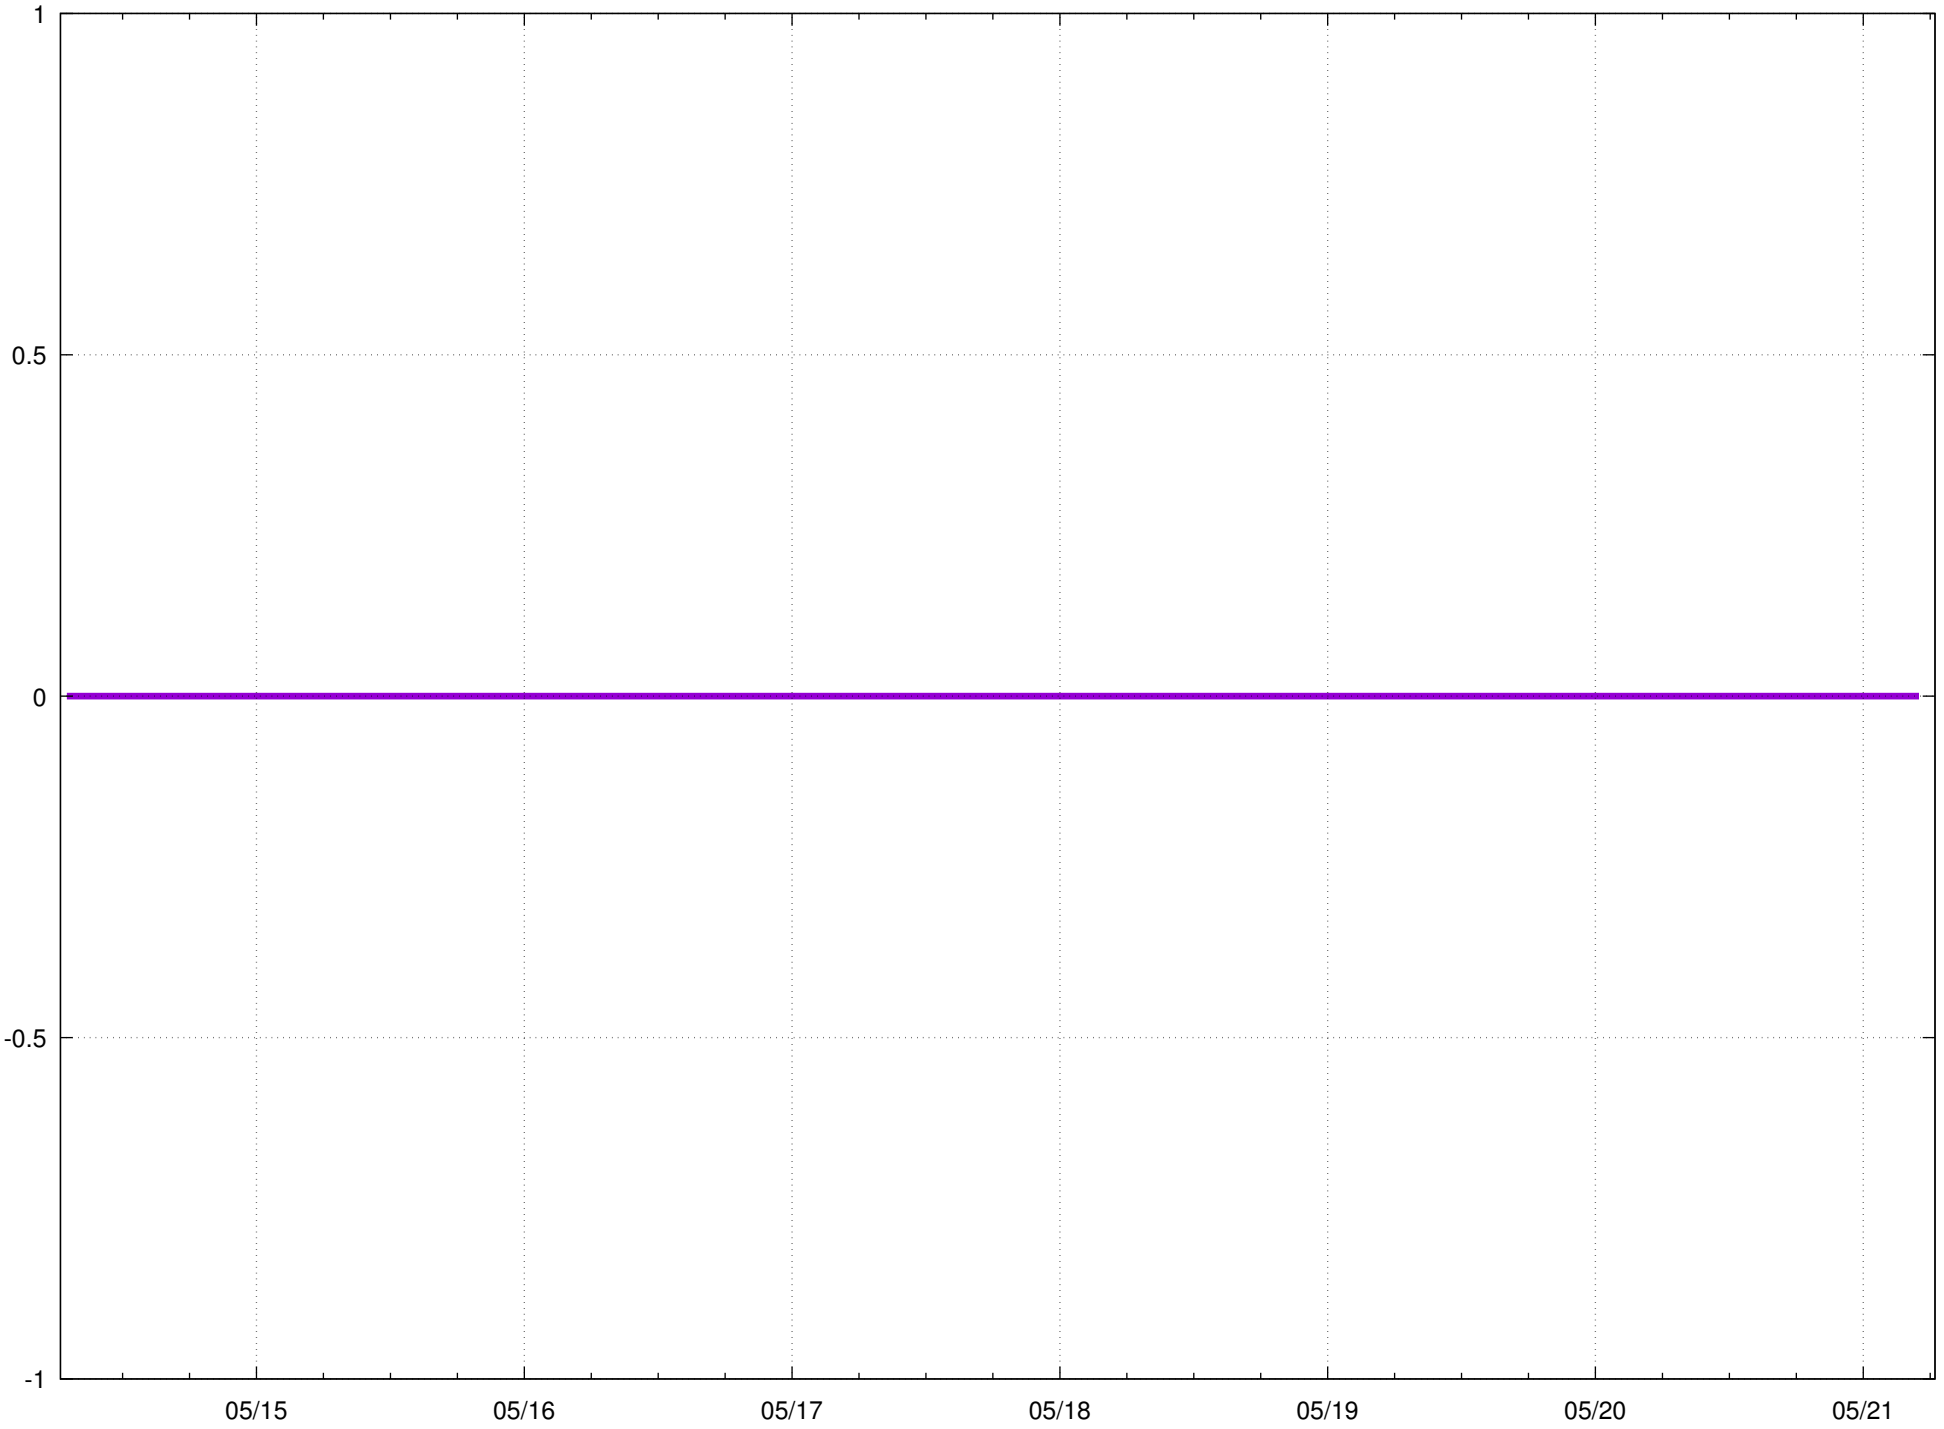

North Ditch Diversion

Canal Cfs Set 