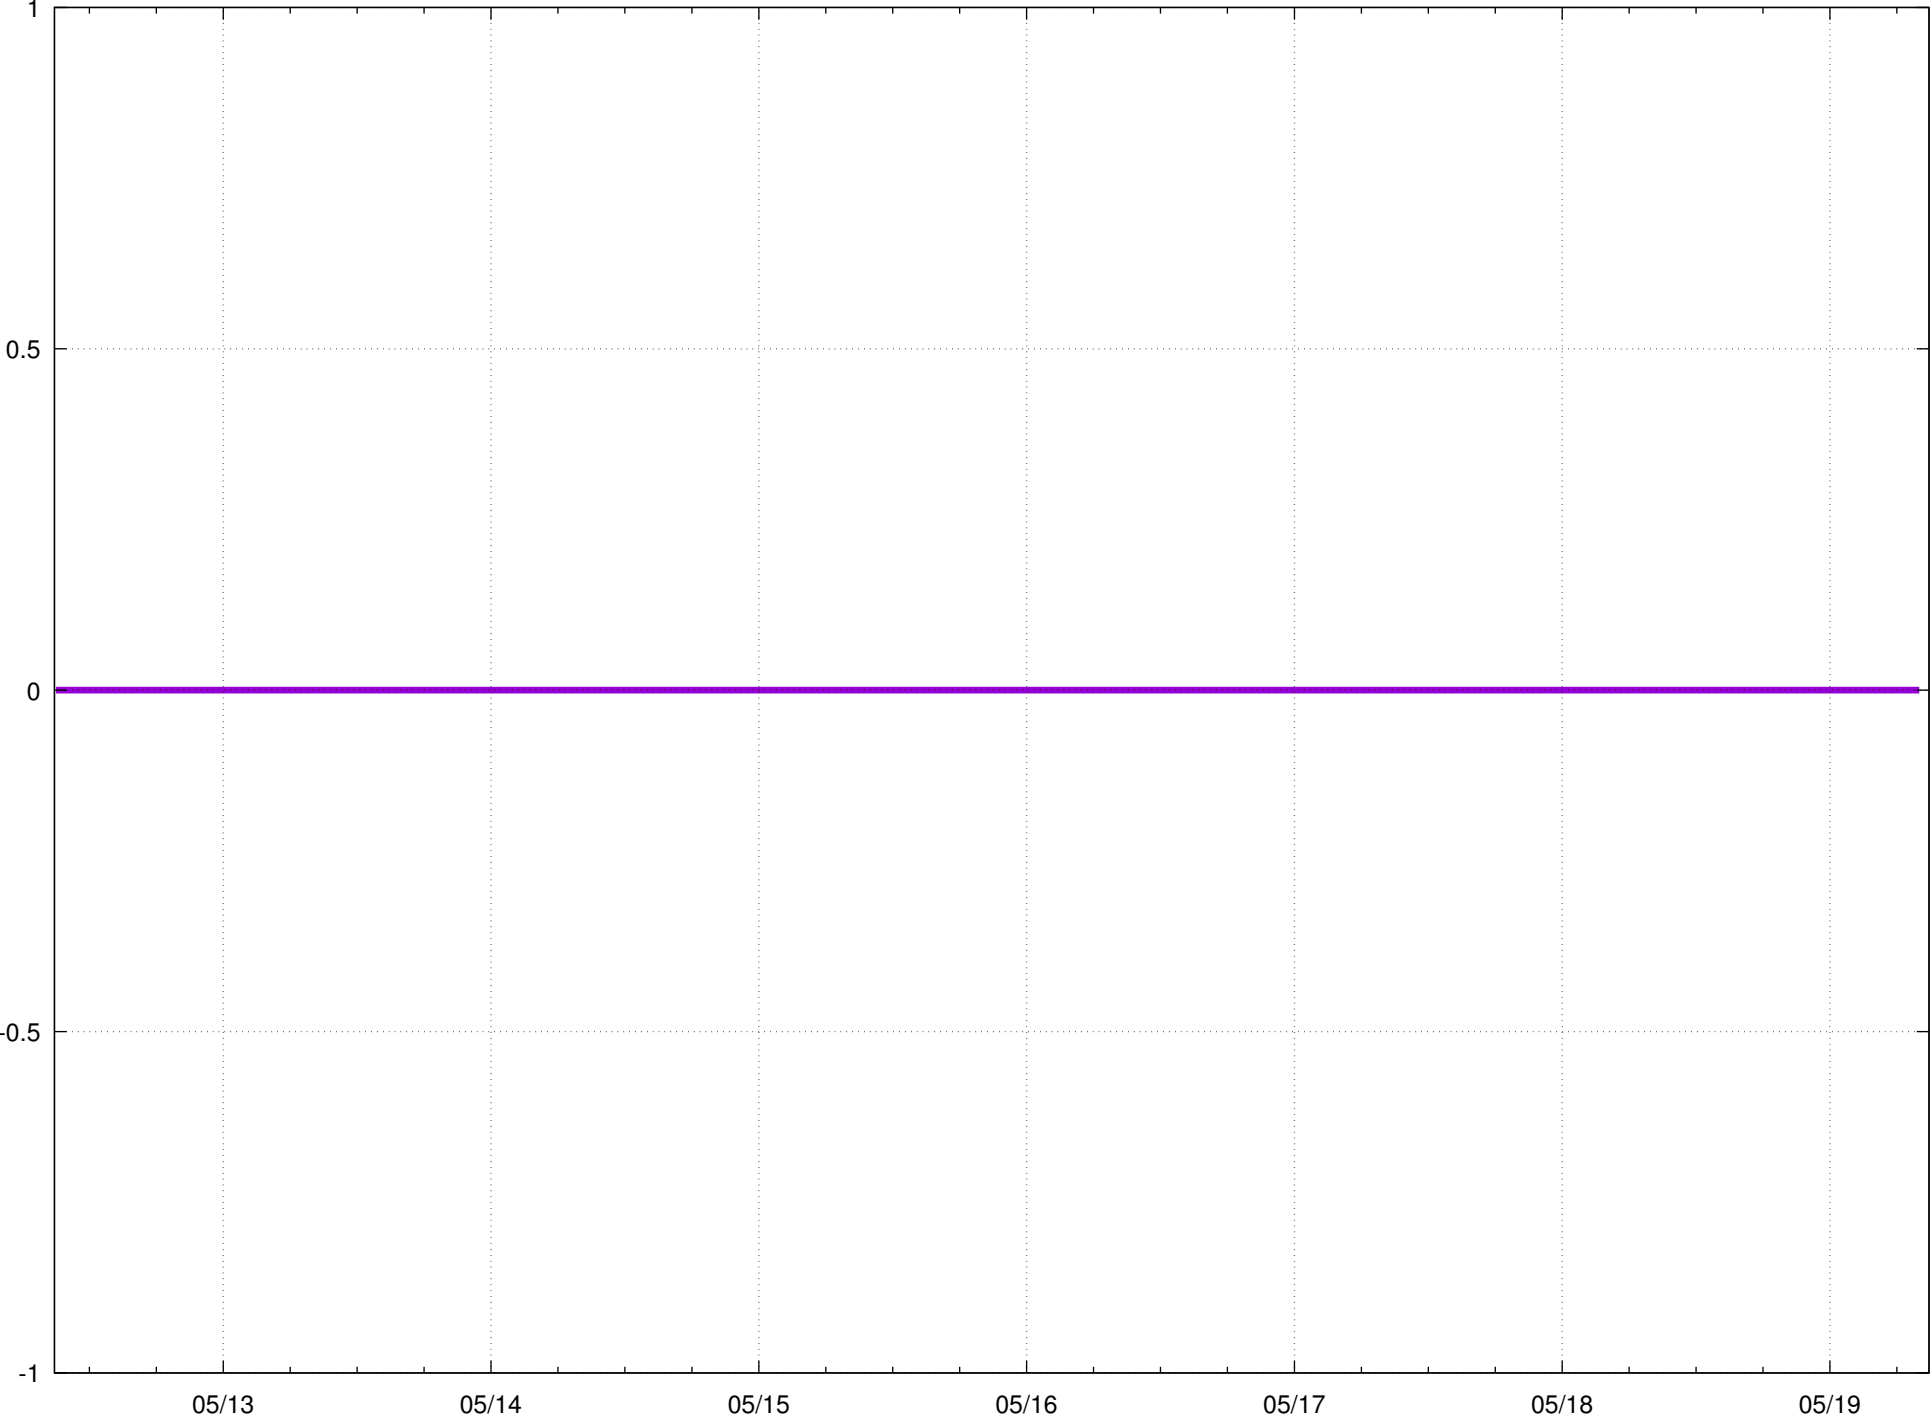

Unit A Diversion

Gate Warning 