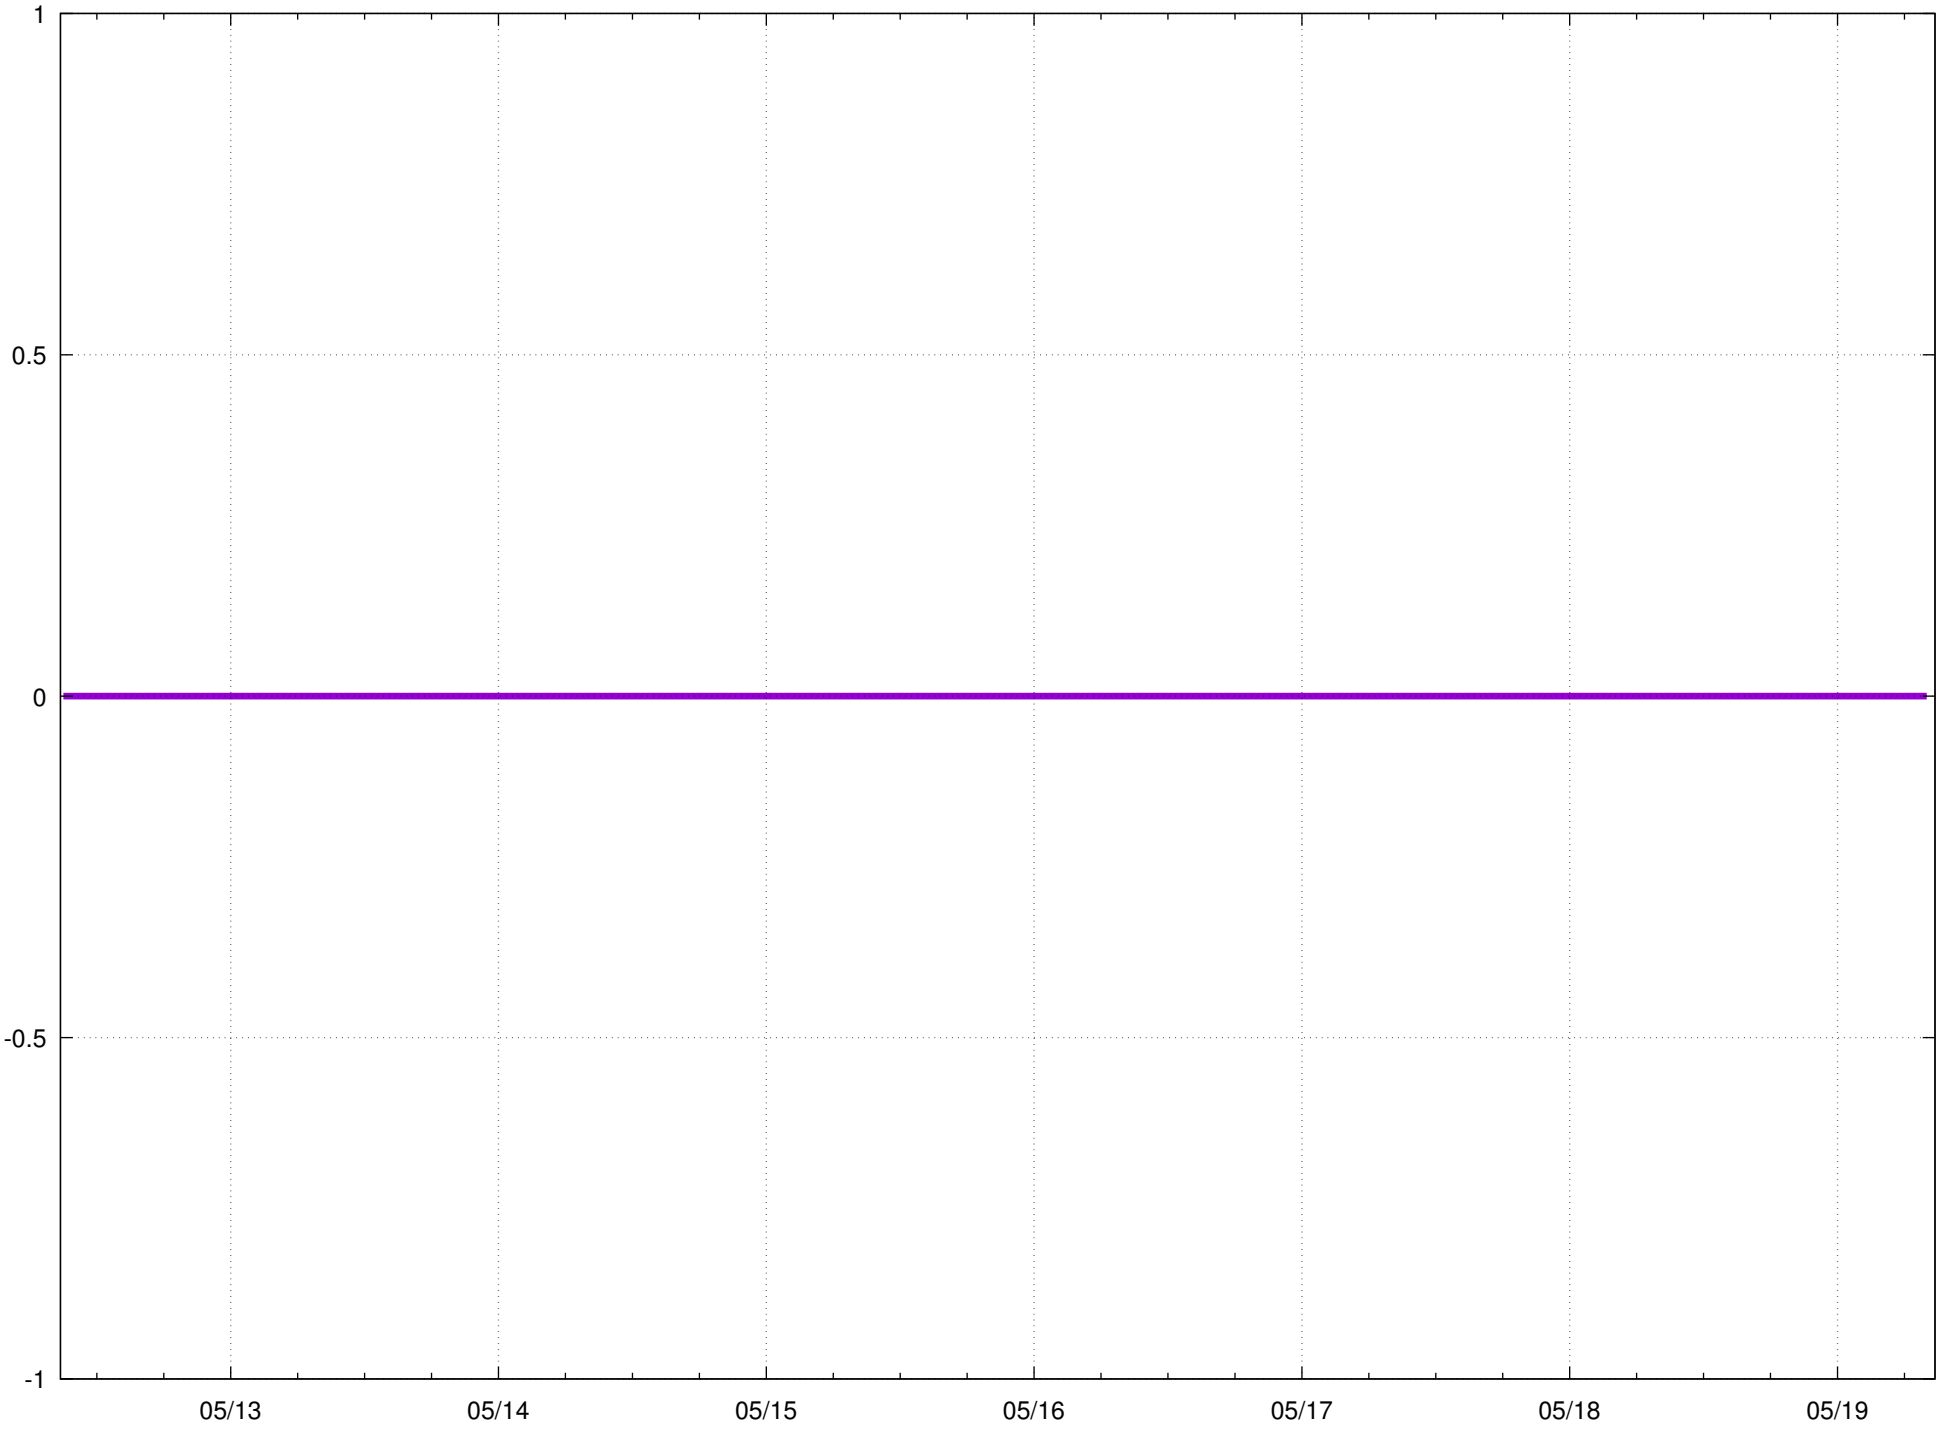

Otter Creek Reservoir

Gate North Warning 