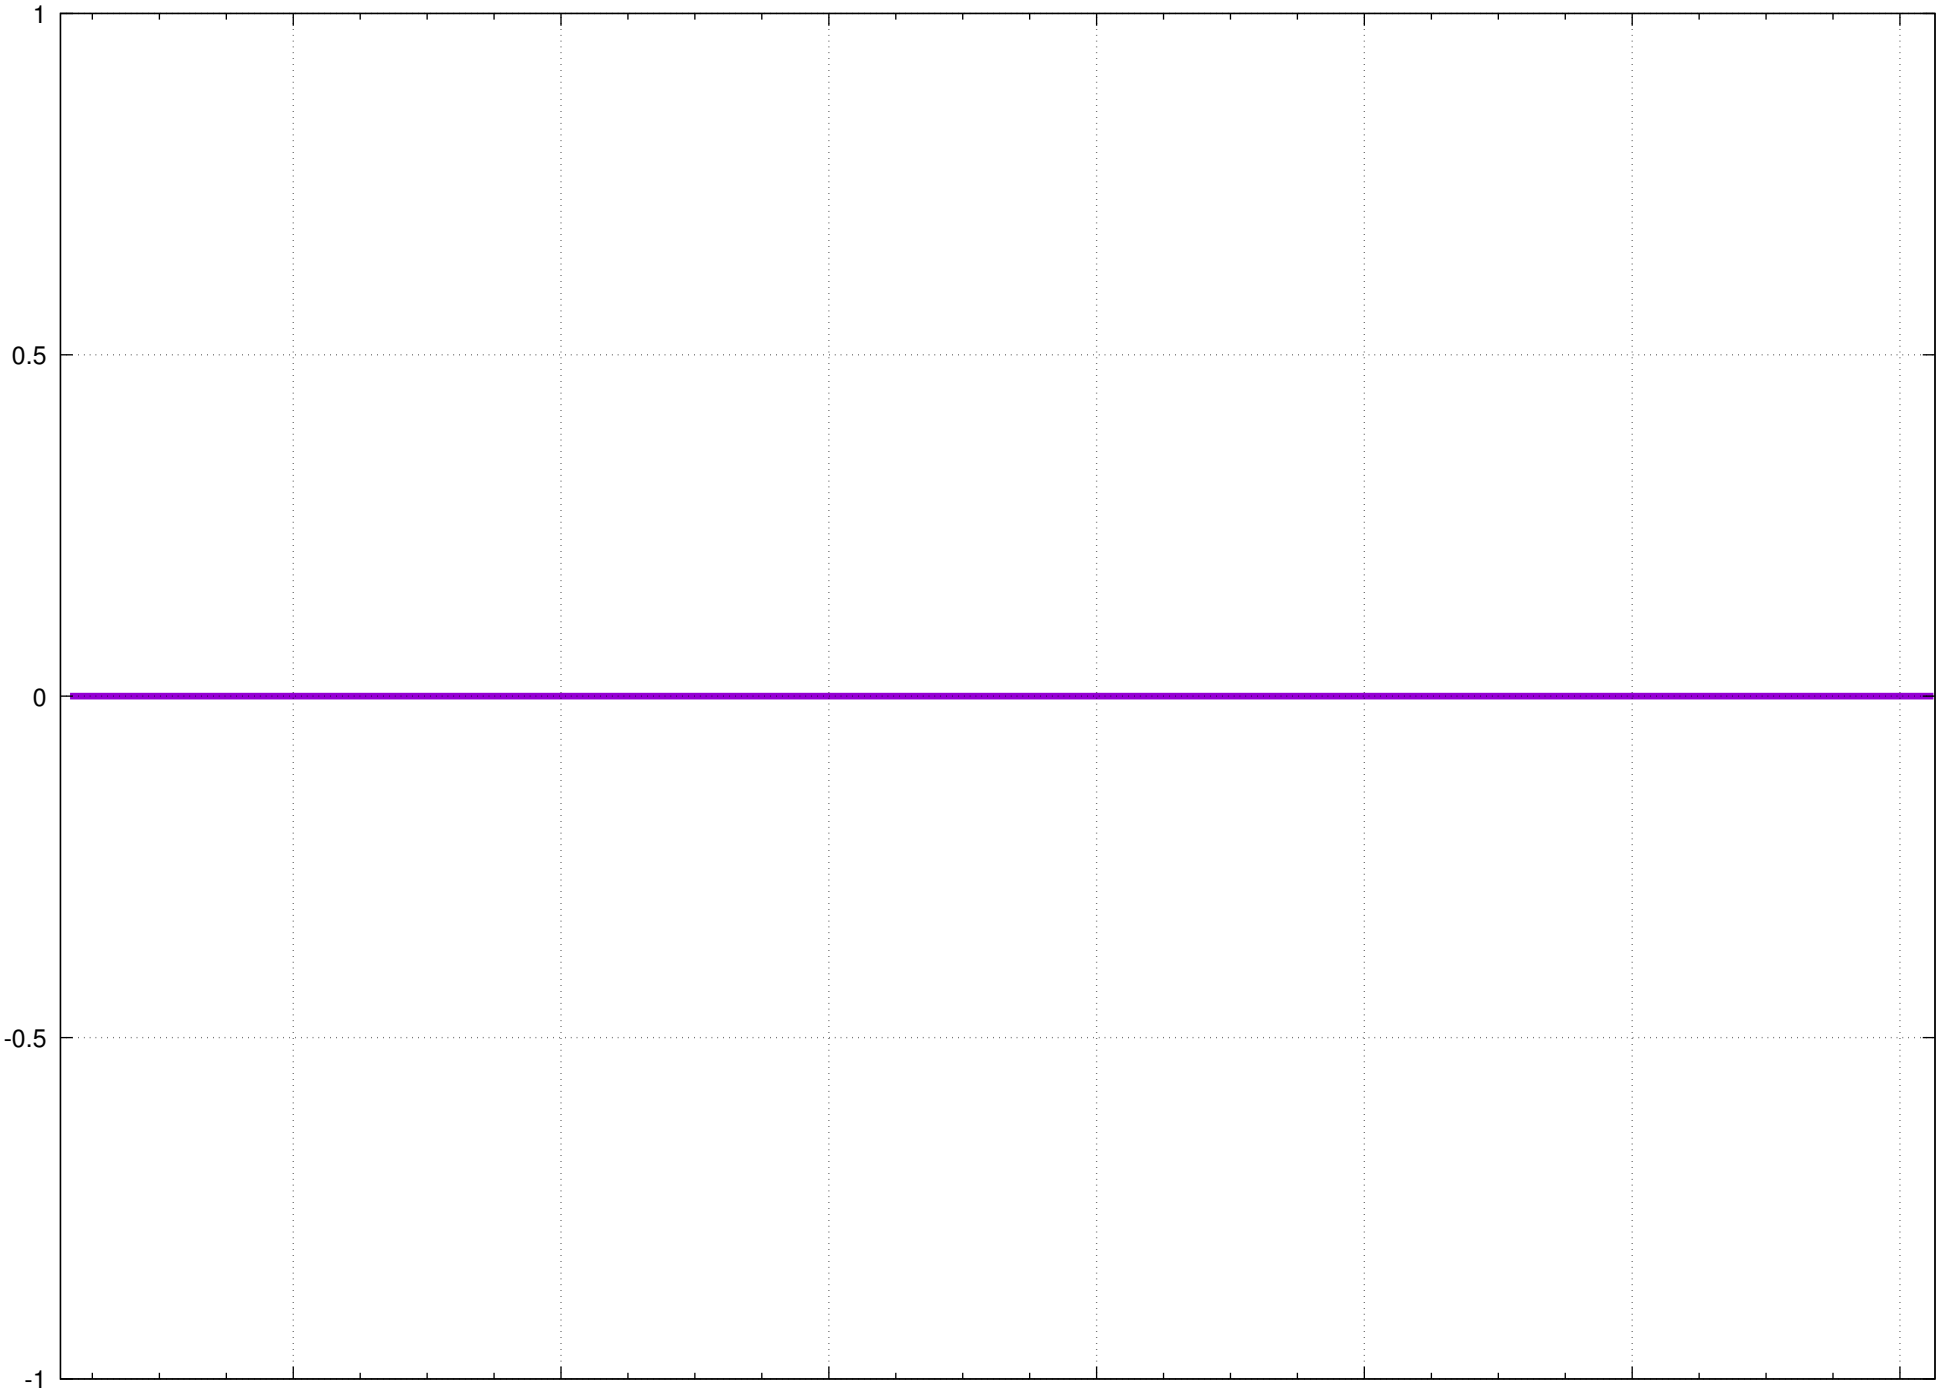

Sevier River / Vermillion Canal

Gate Warning 