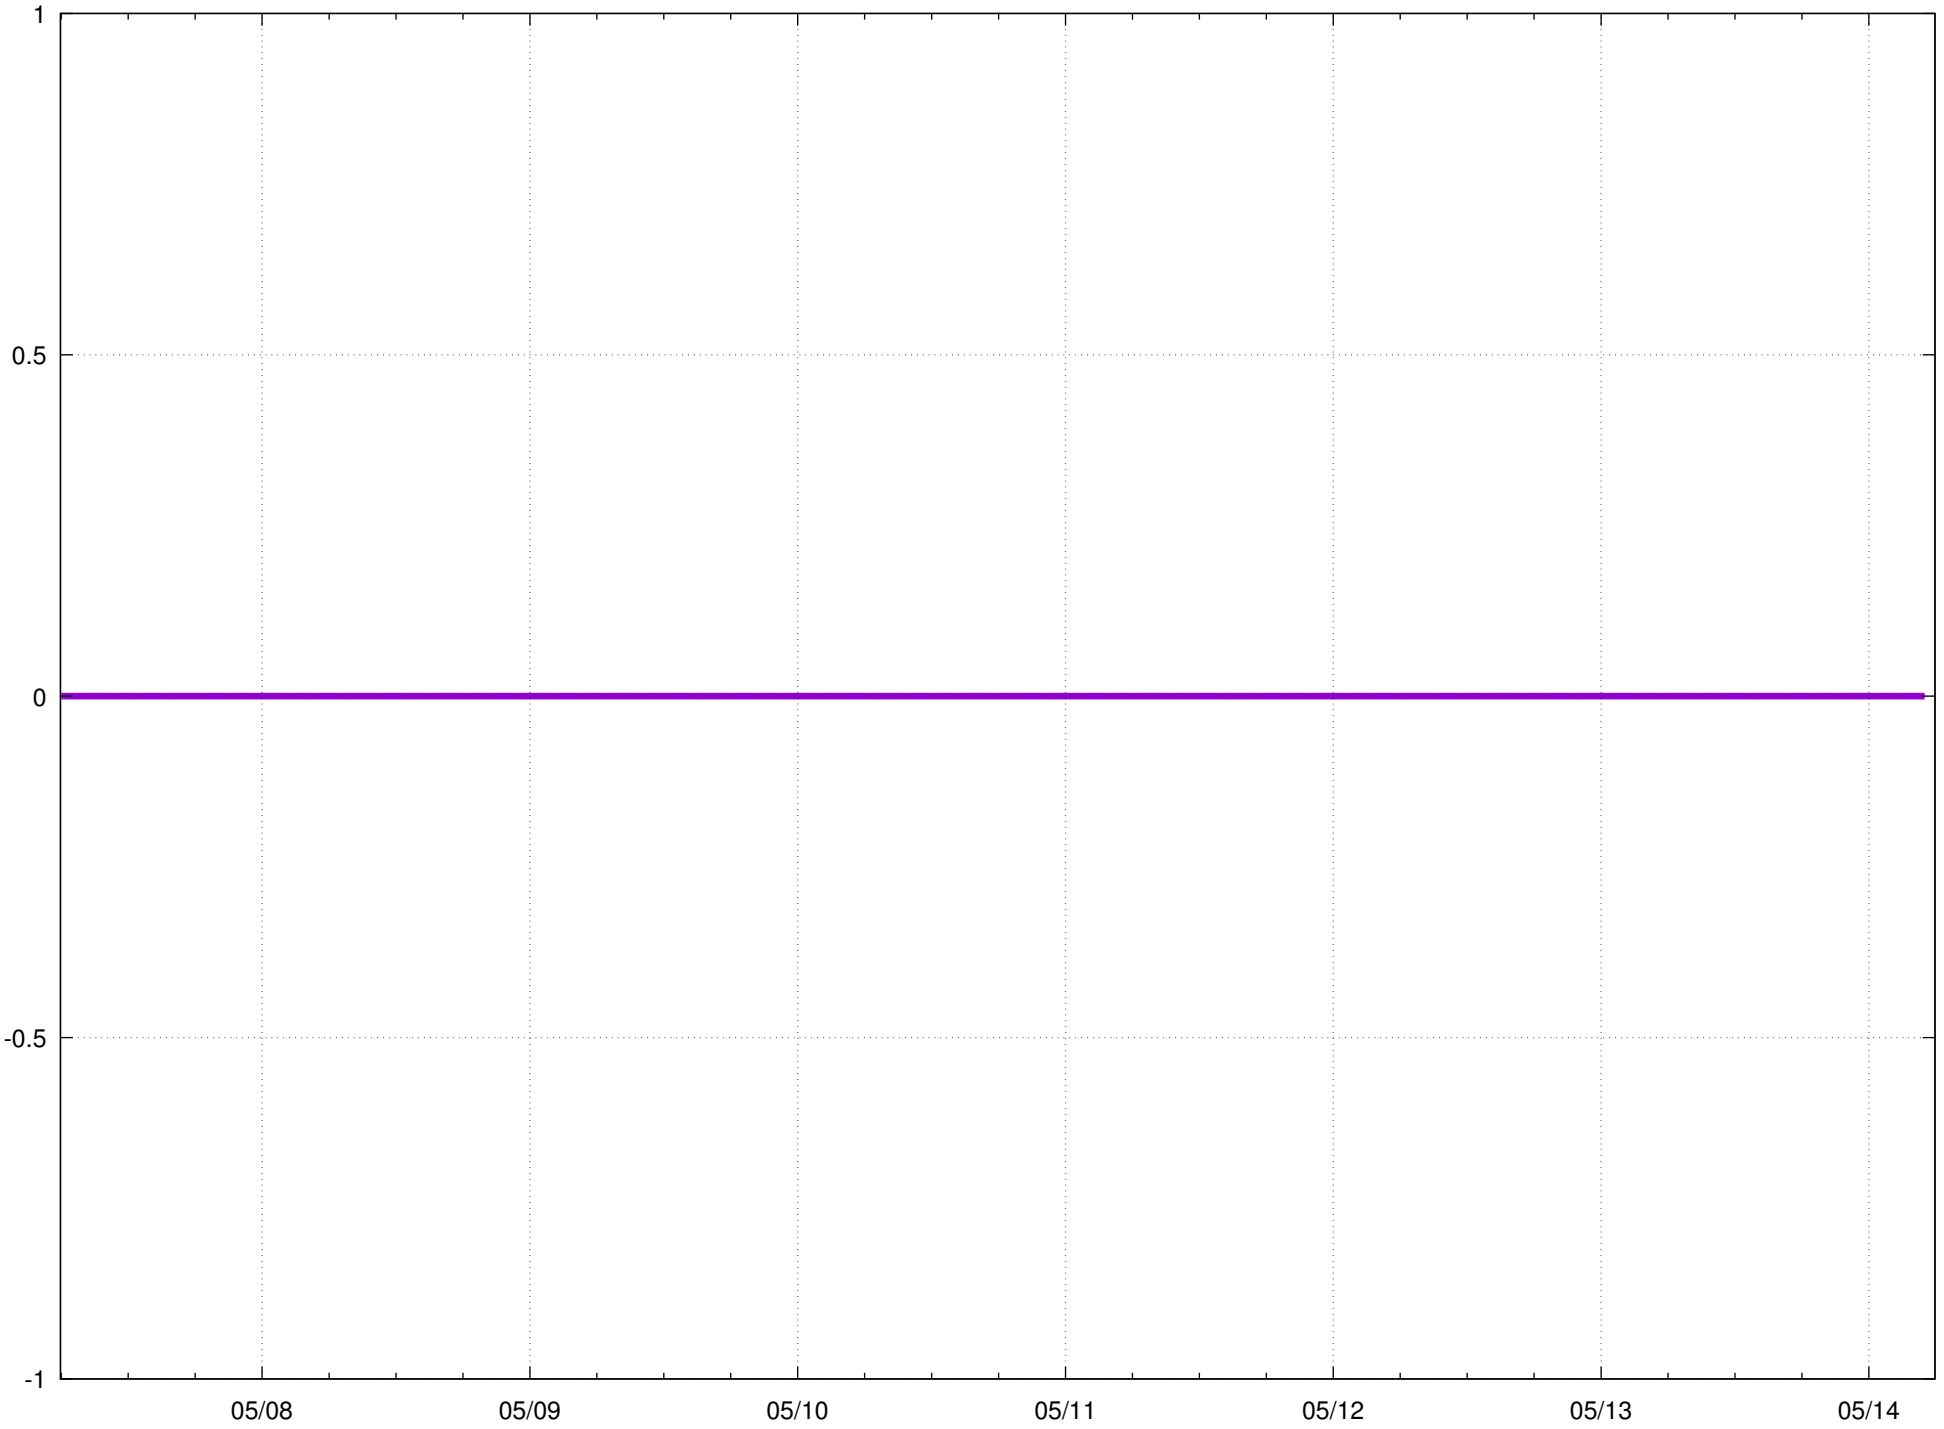

Sevier River / Vermillion Canal

Mossing