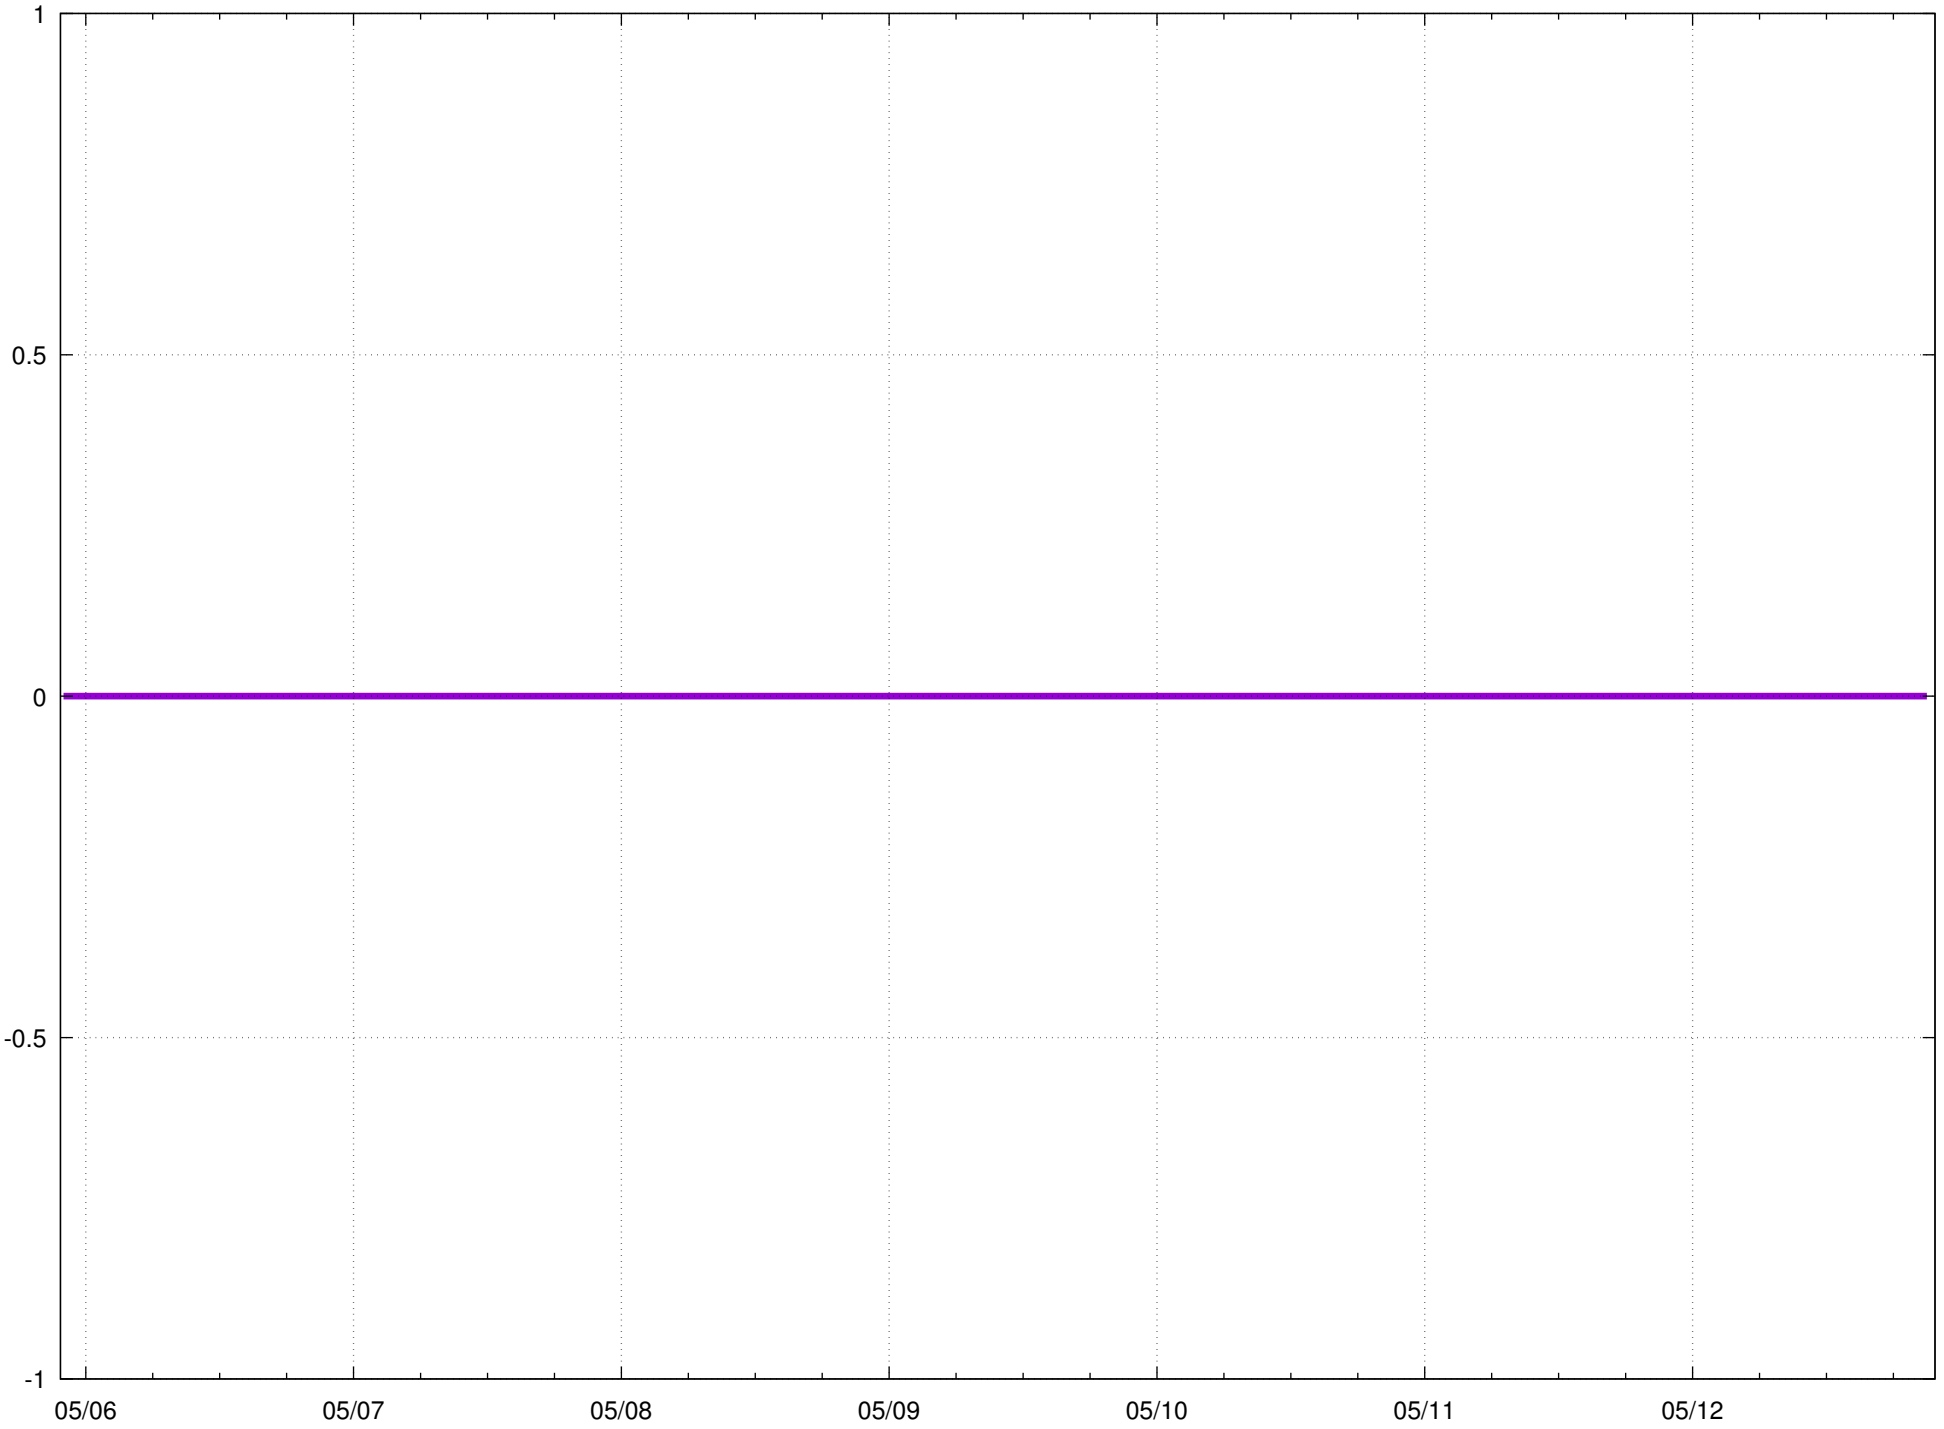

Sevier River / Vermillion Canal

Submergence 