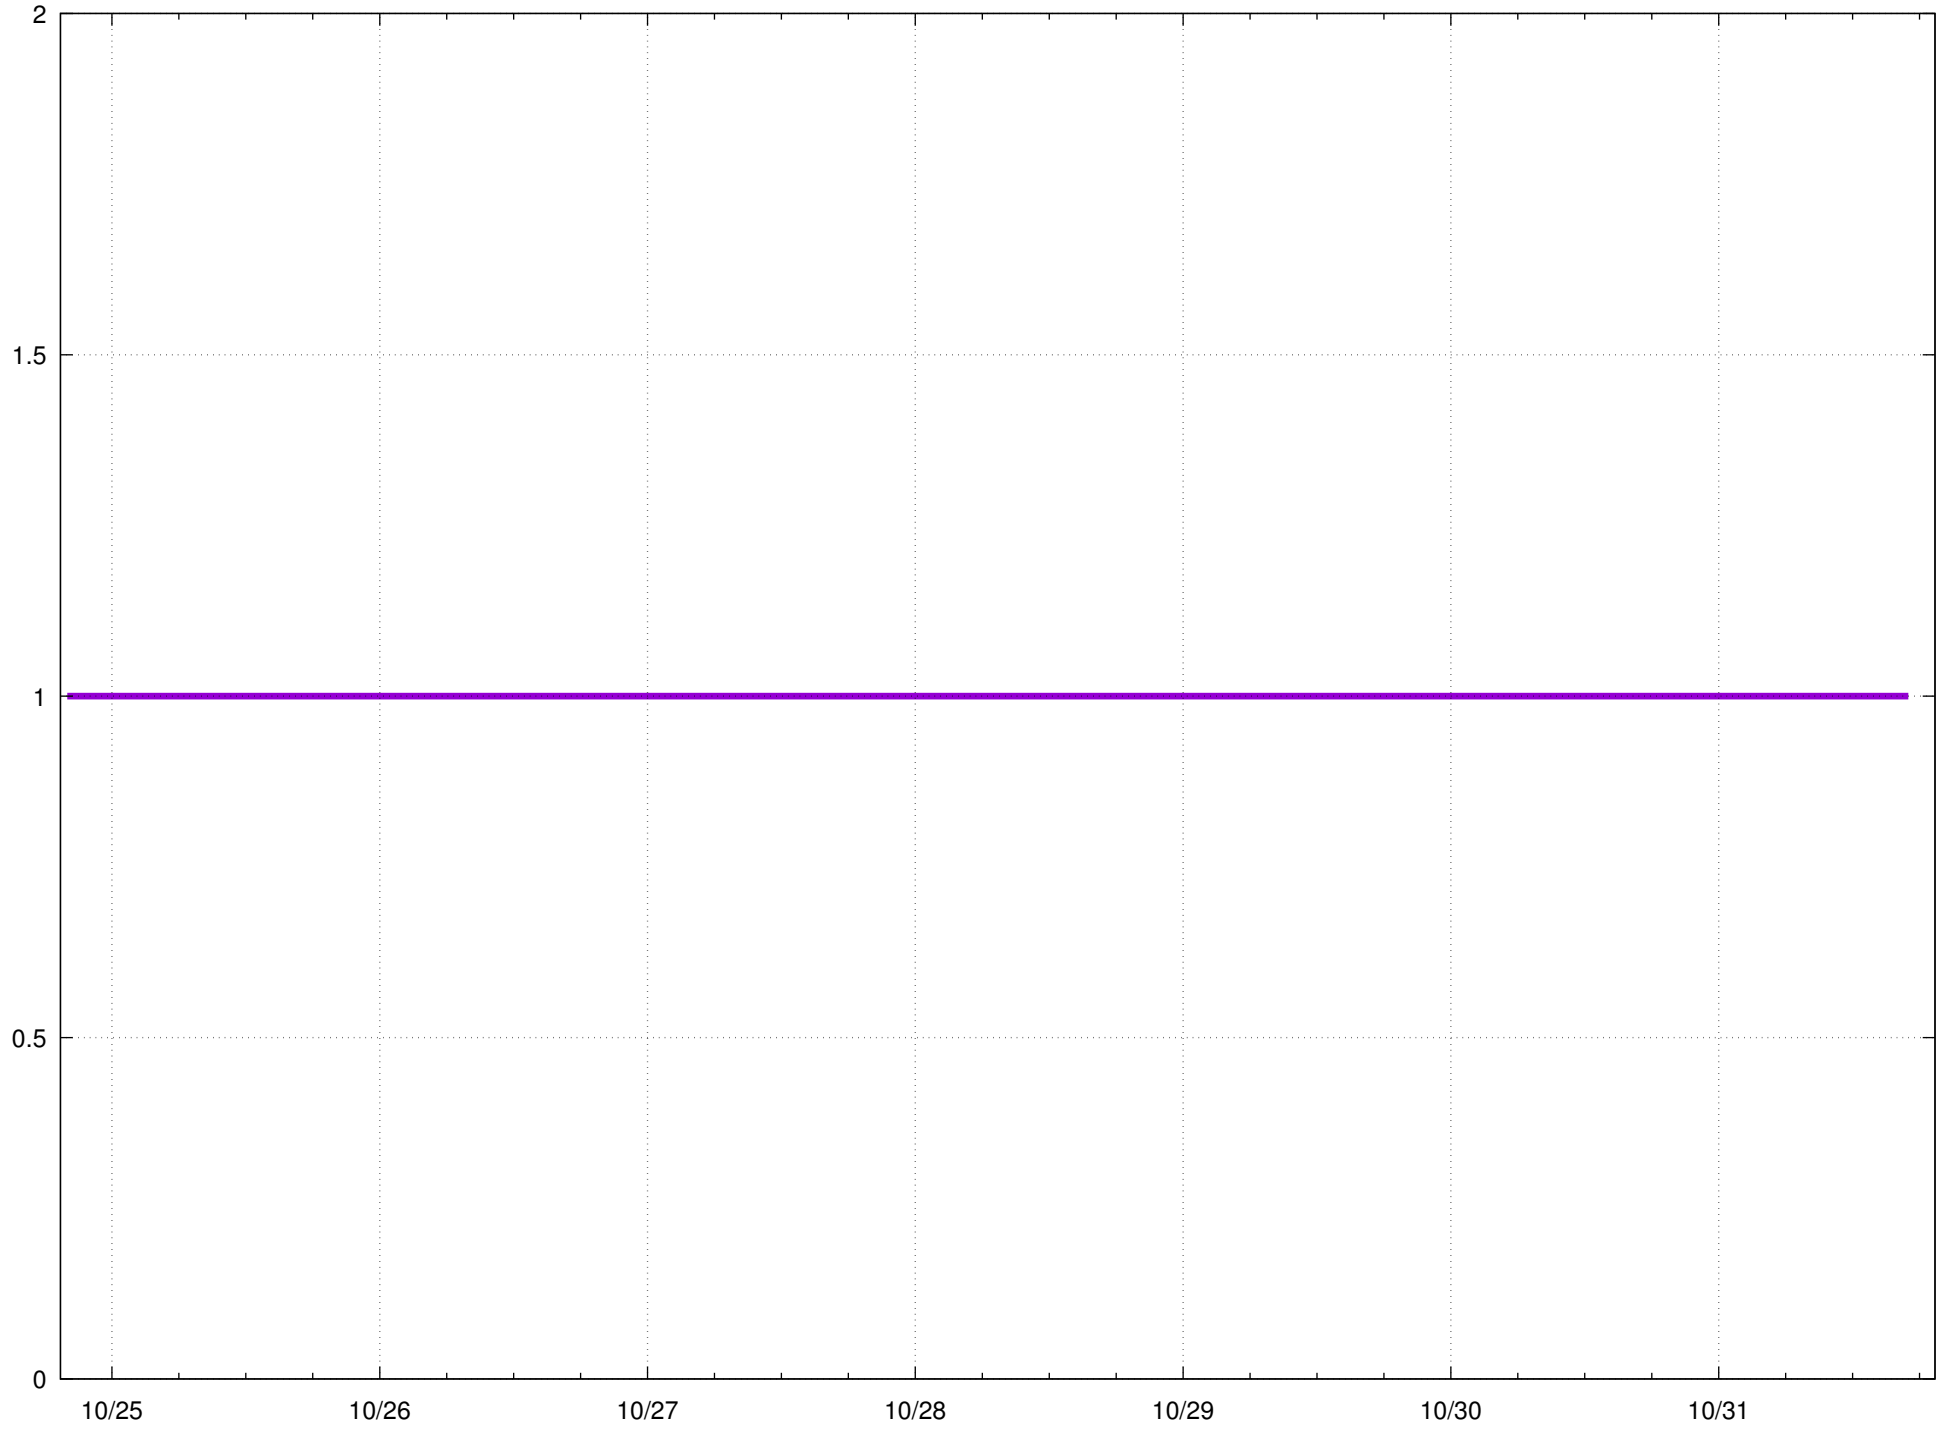

Lower Mammoth Pond

Gate 2 Warning