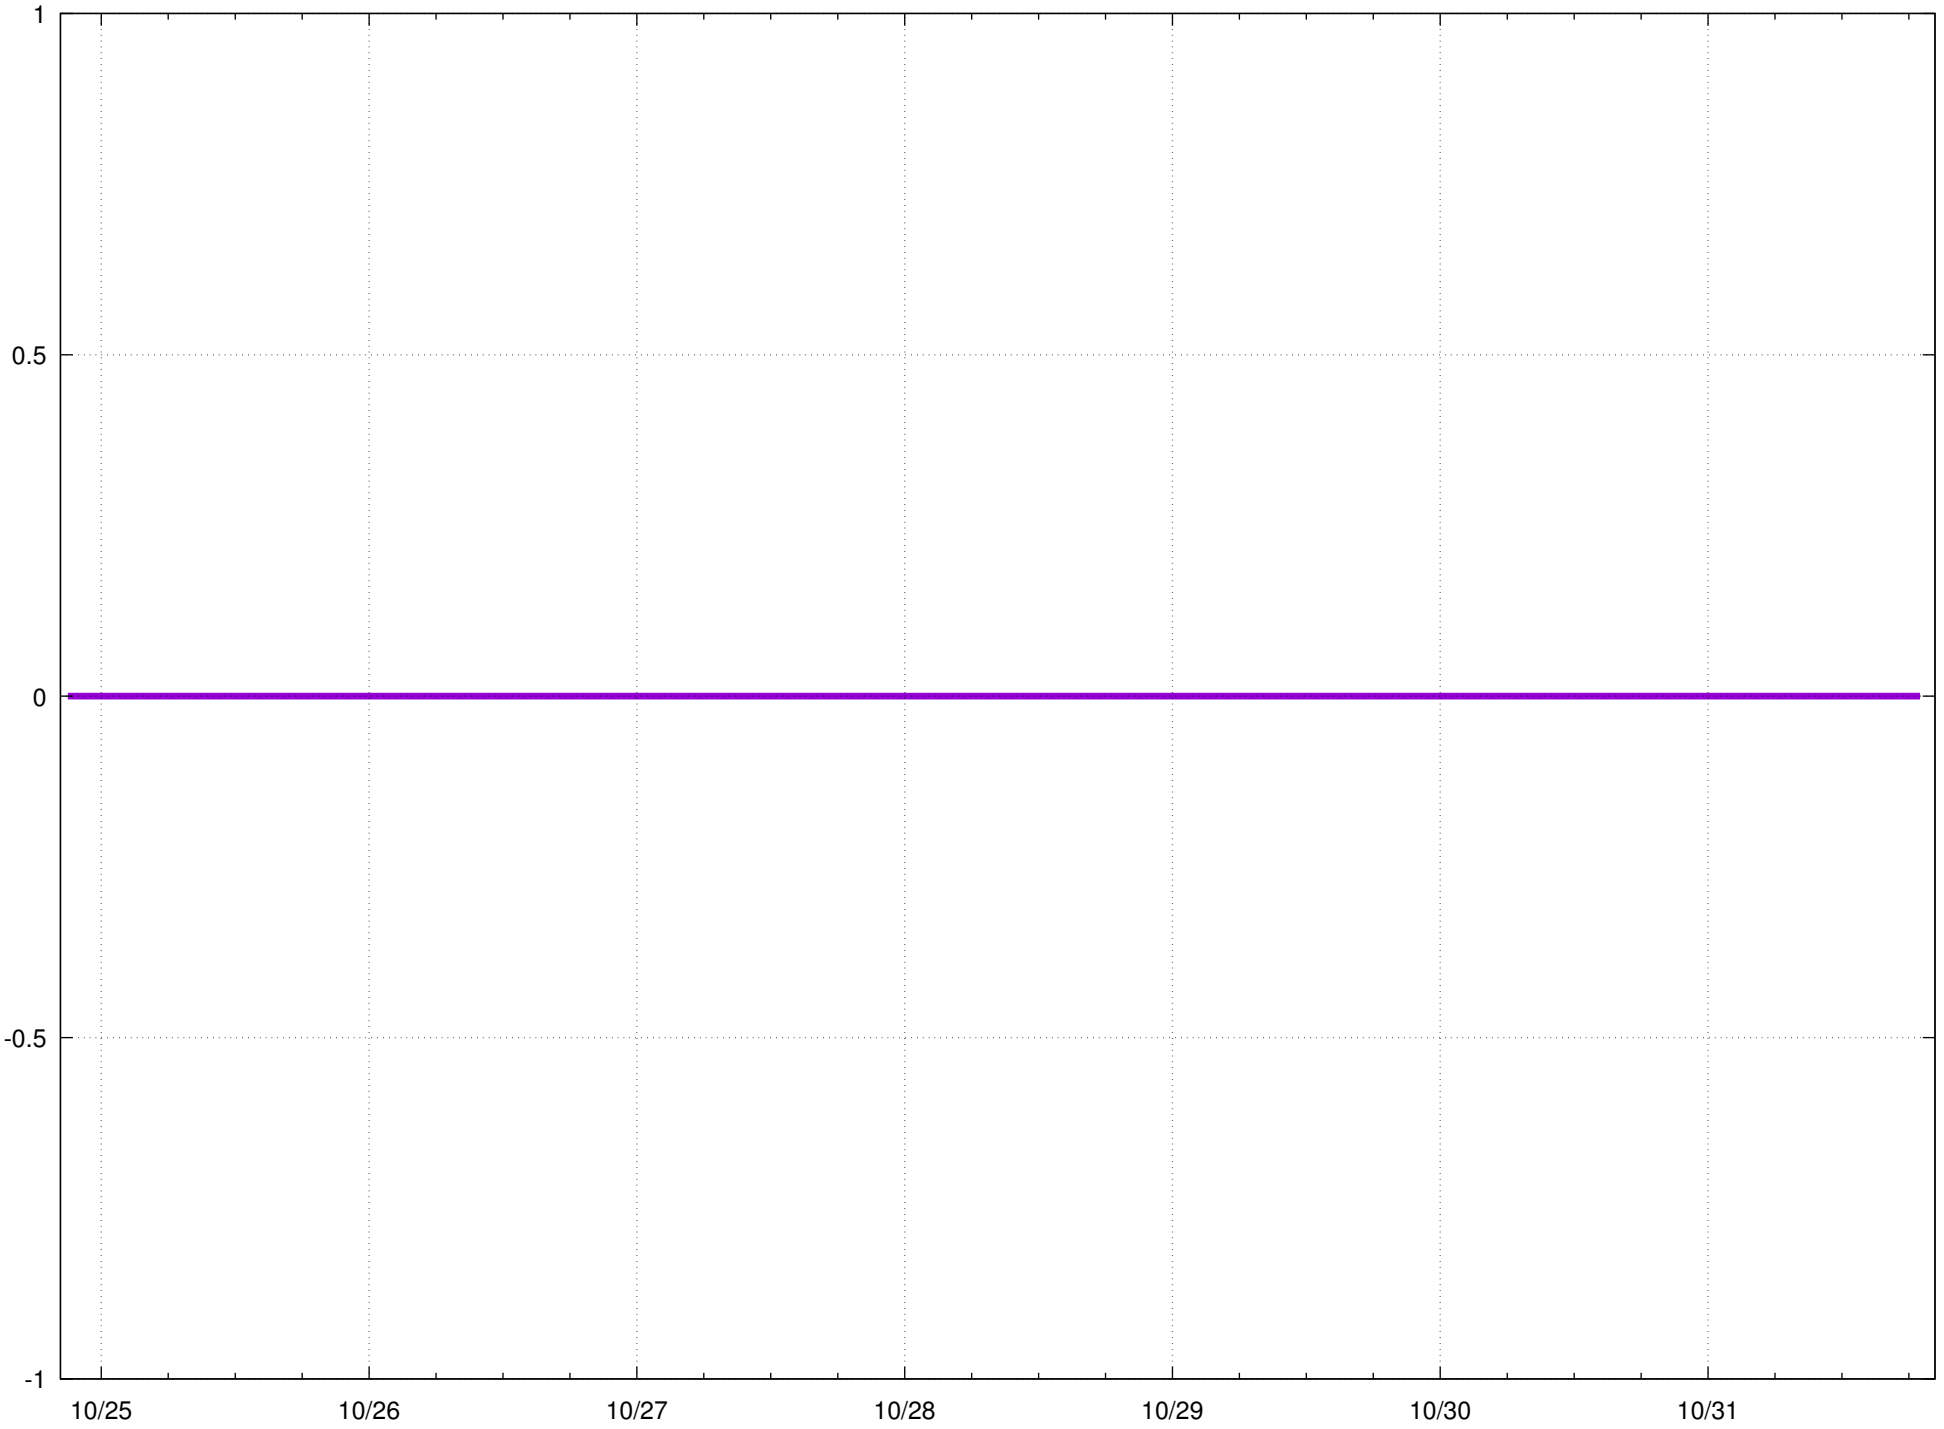

Lower Mammoth Pond

Auto Level 