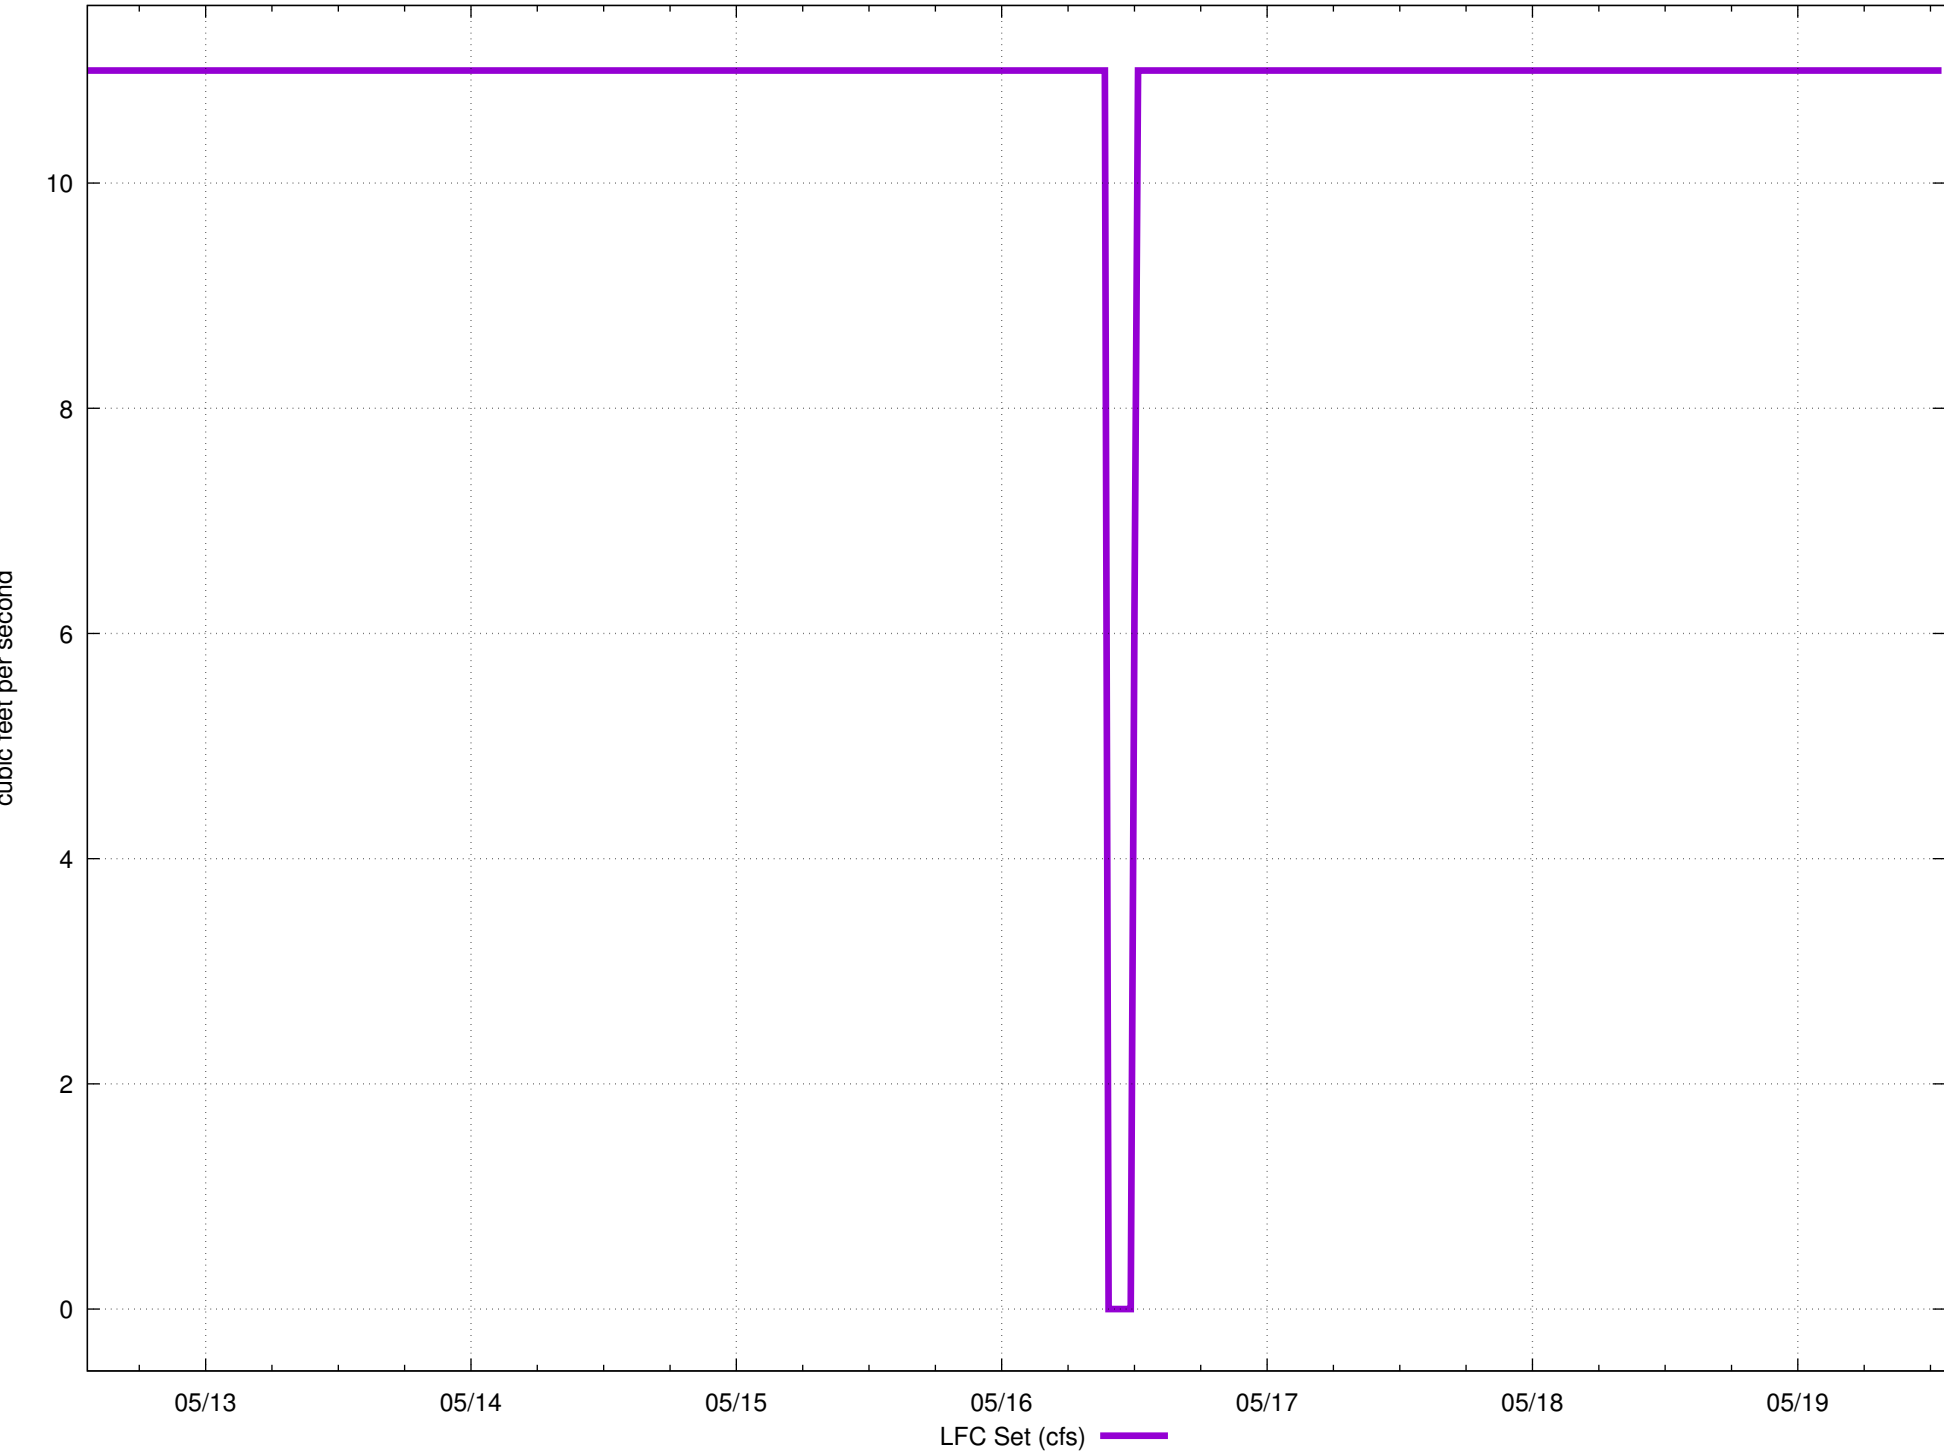

Big Sand Wash Reservoir

LFC Set (cfs) 