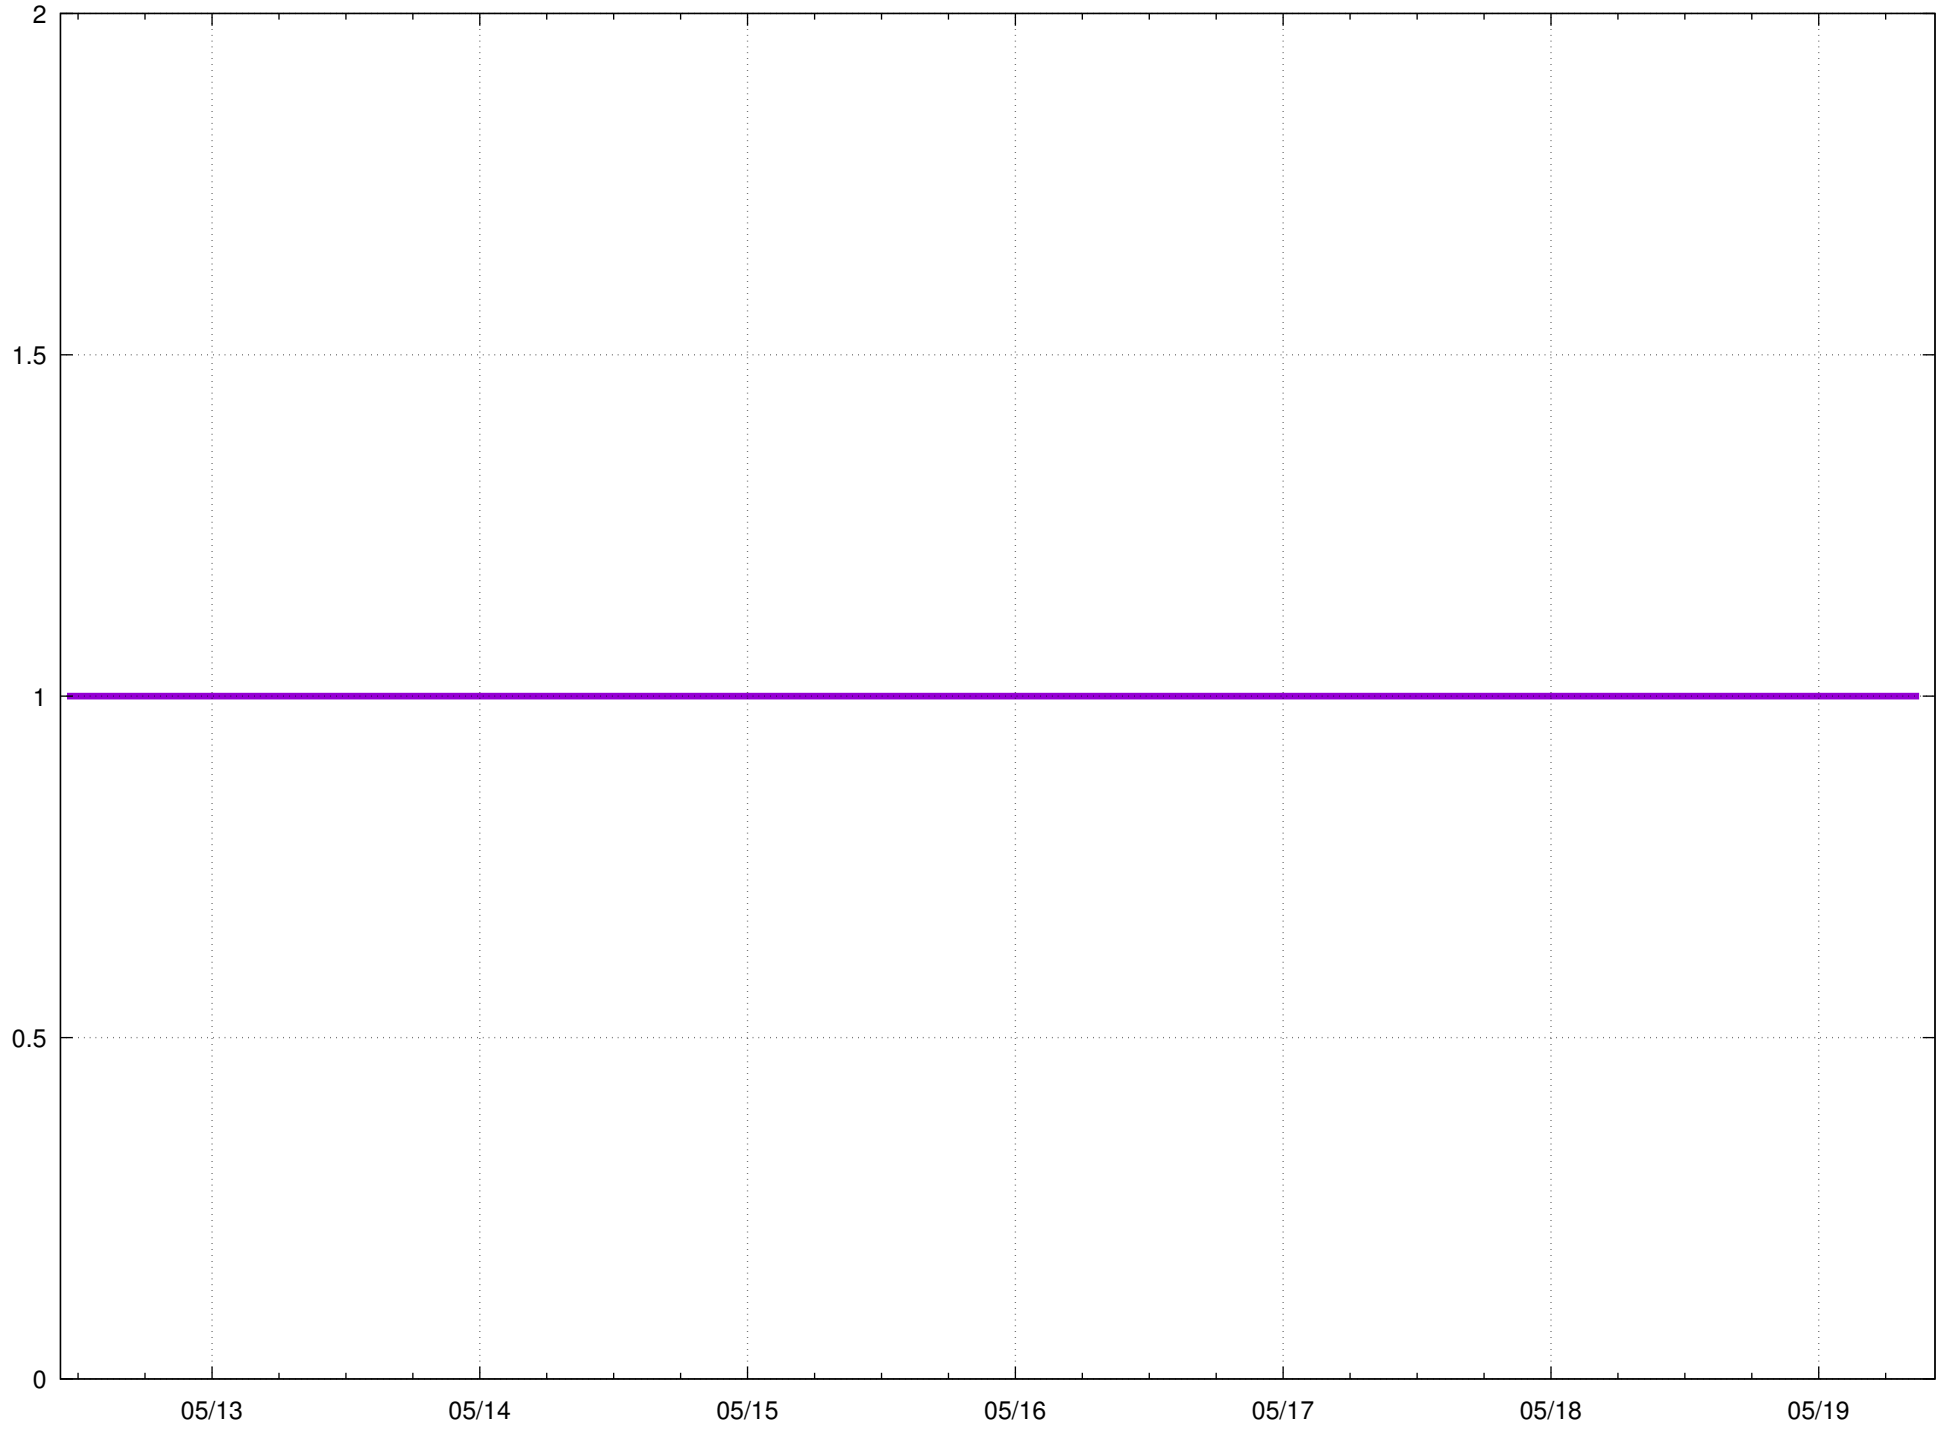

Richfield Canal at Head

Gate 3 Warning 