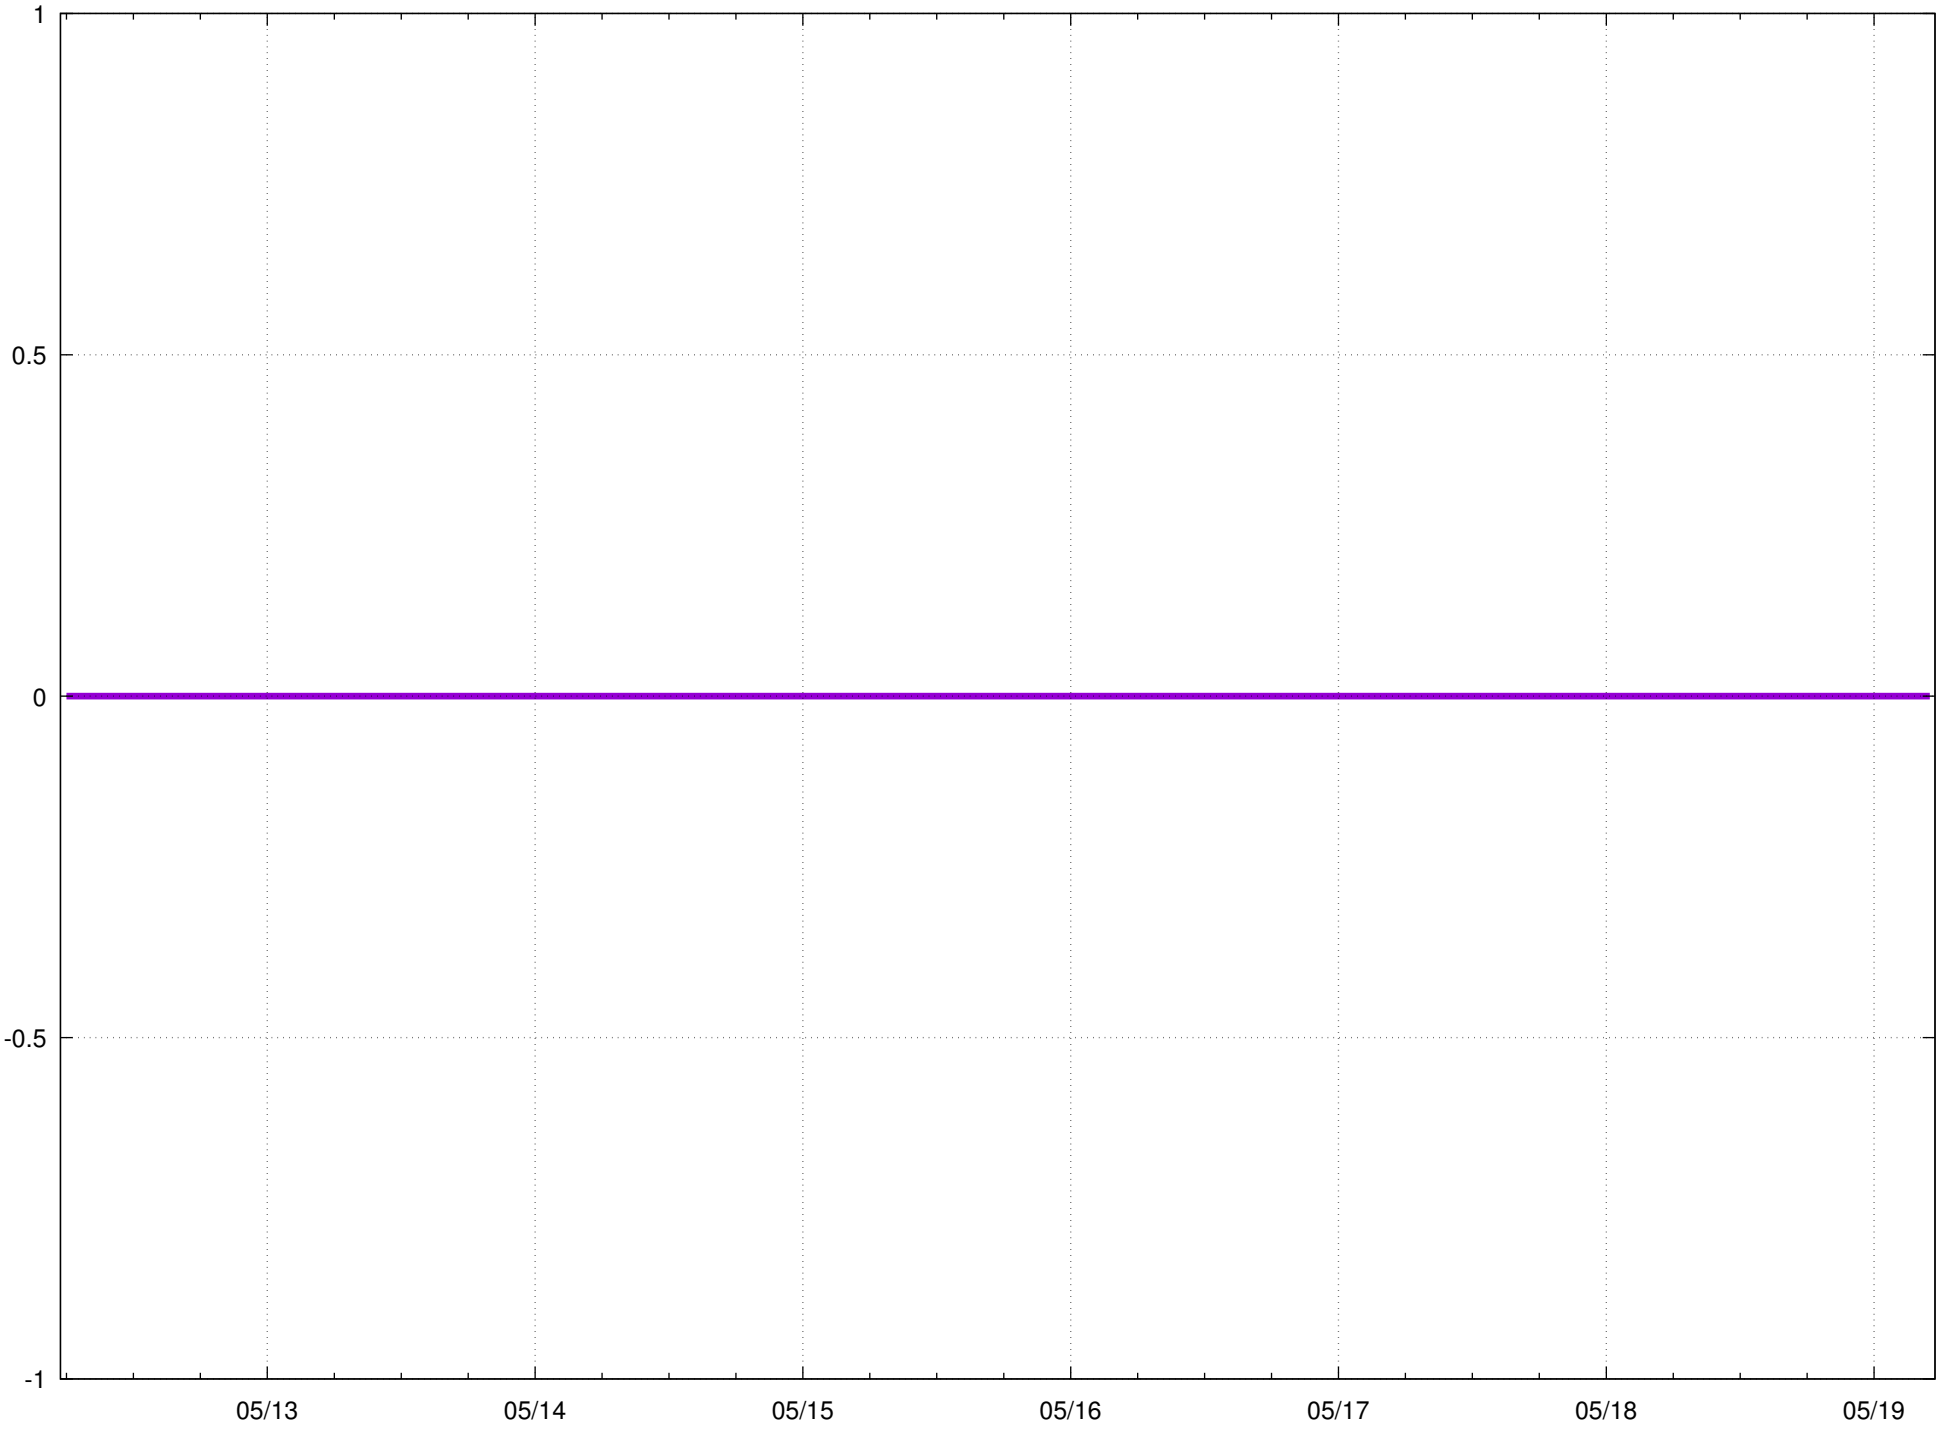

Richfield Canal at Head

Gate 2 Warning 