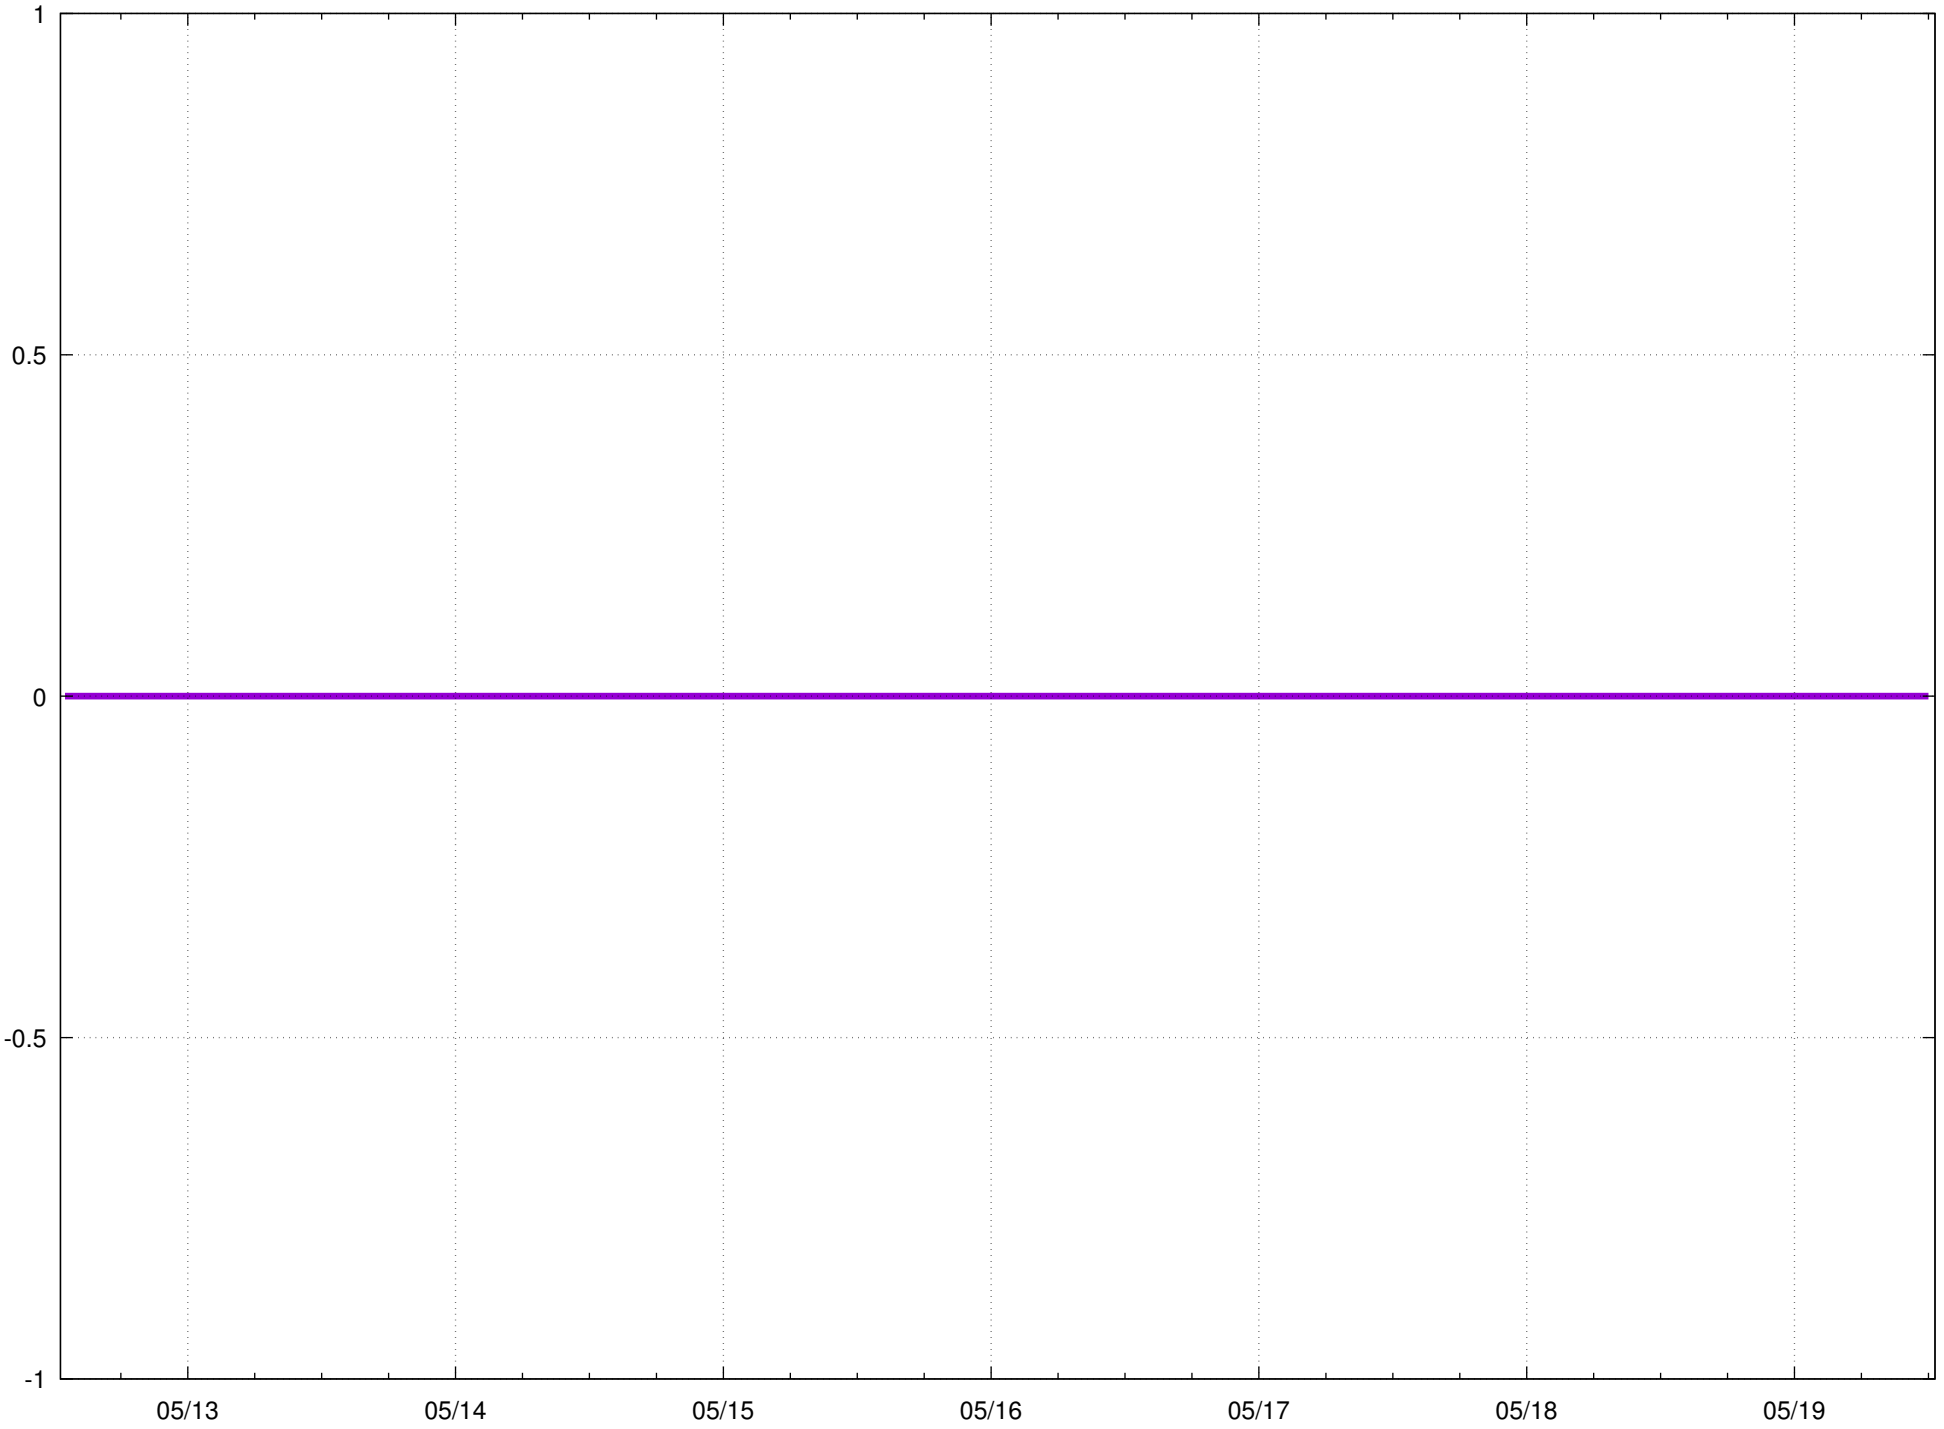

# West Canal Diversion

Gate Warning 