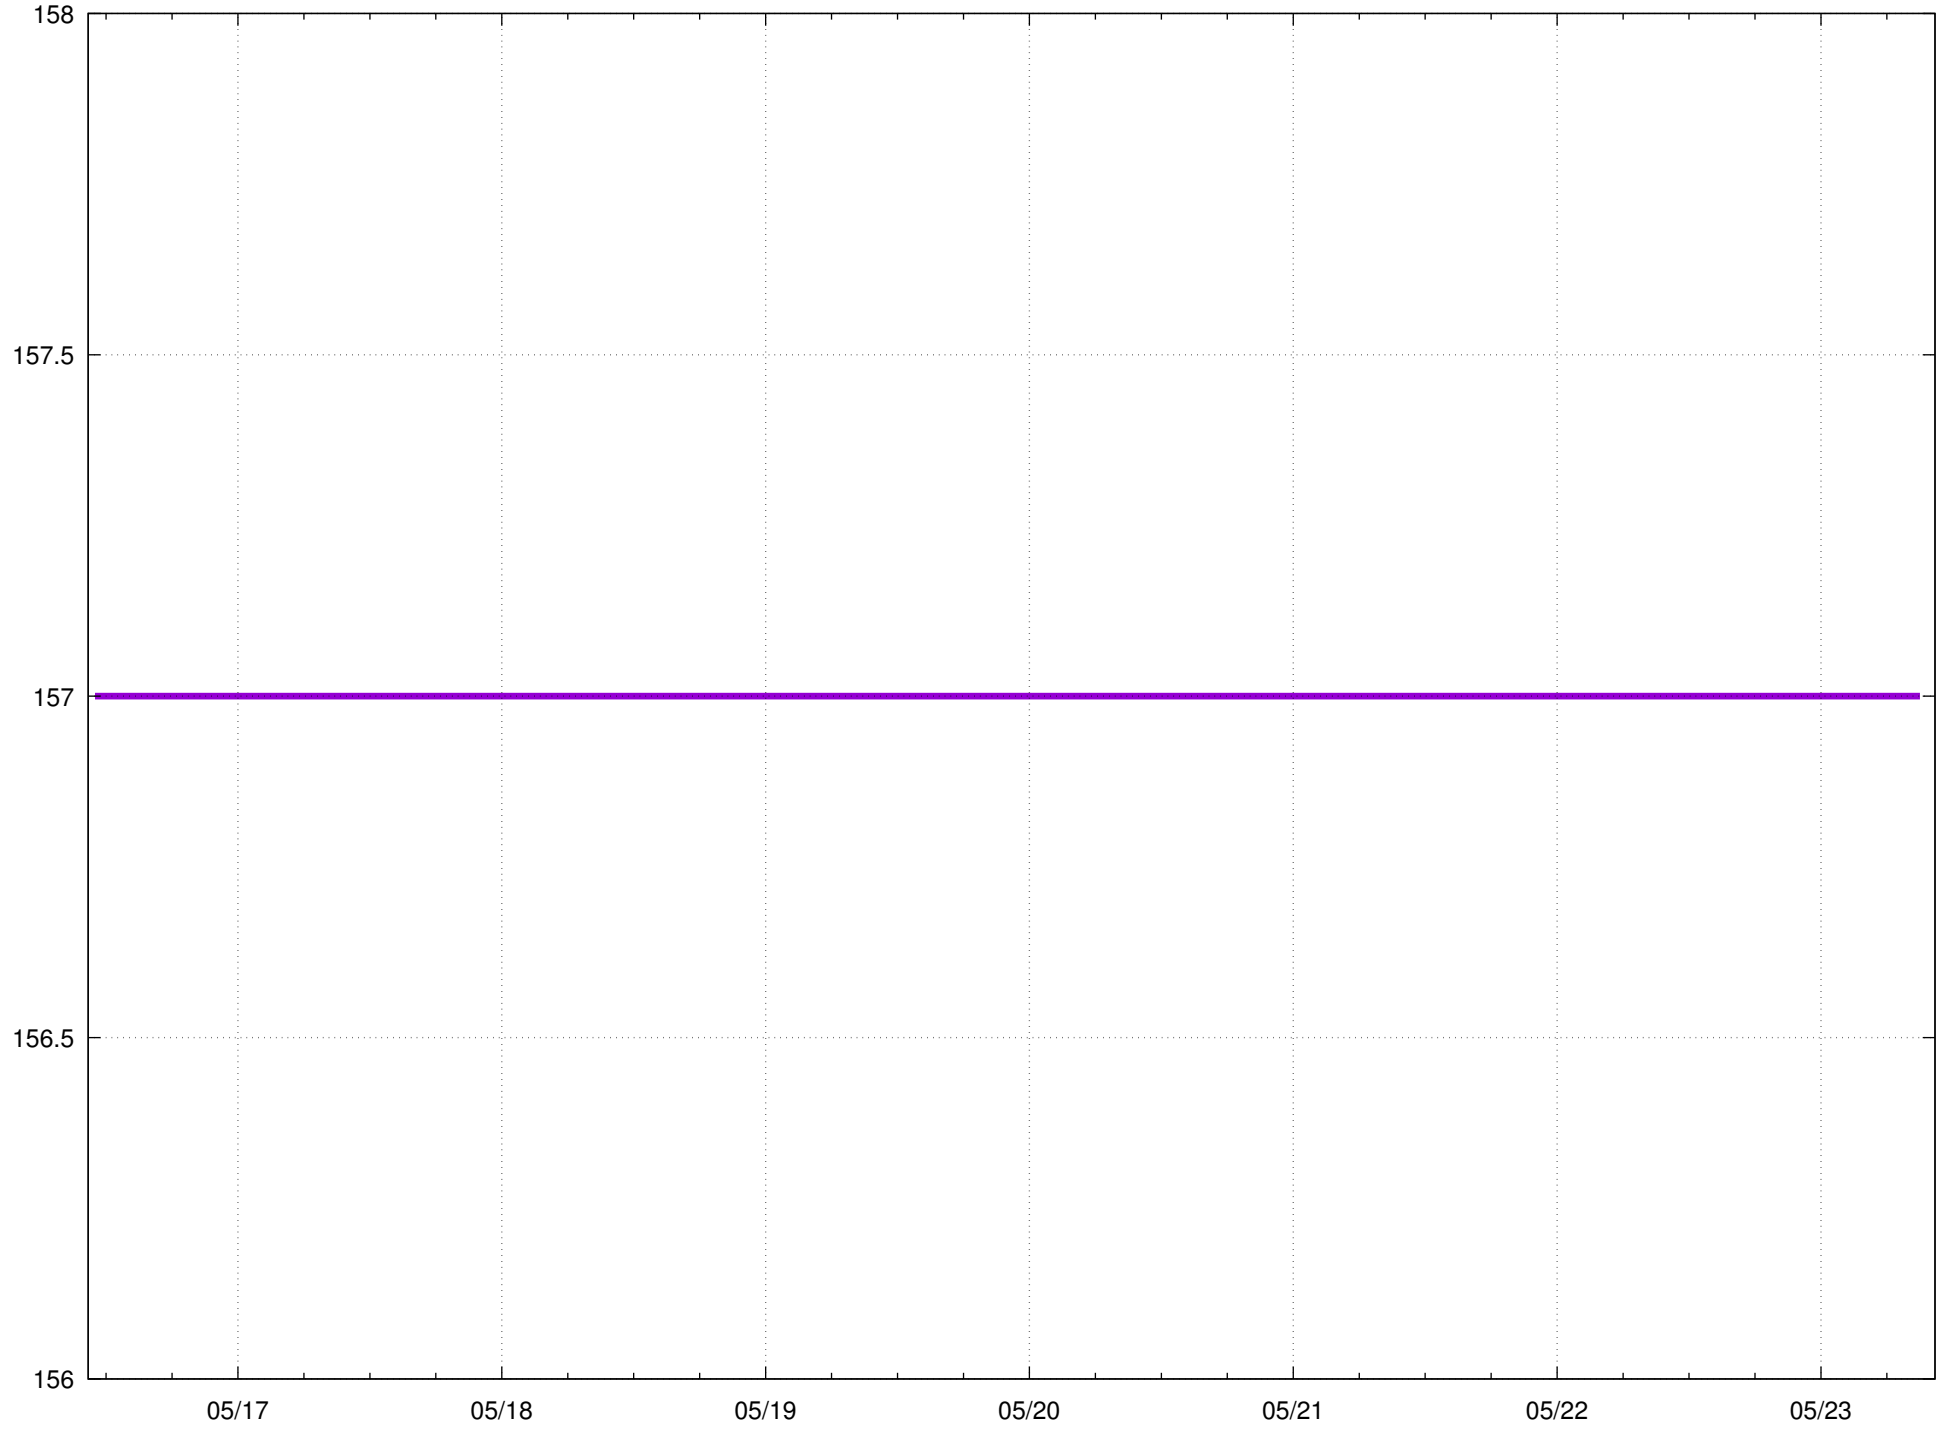

Cottonwood Creek Meter Repeater

CW48 Fails