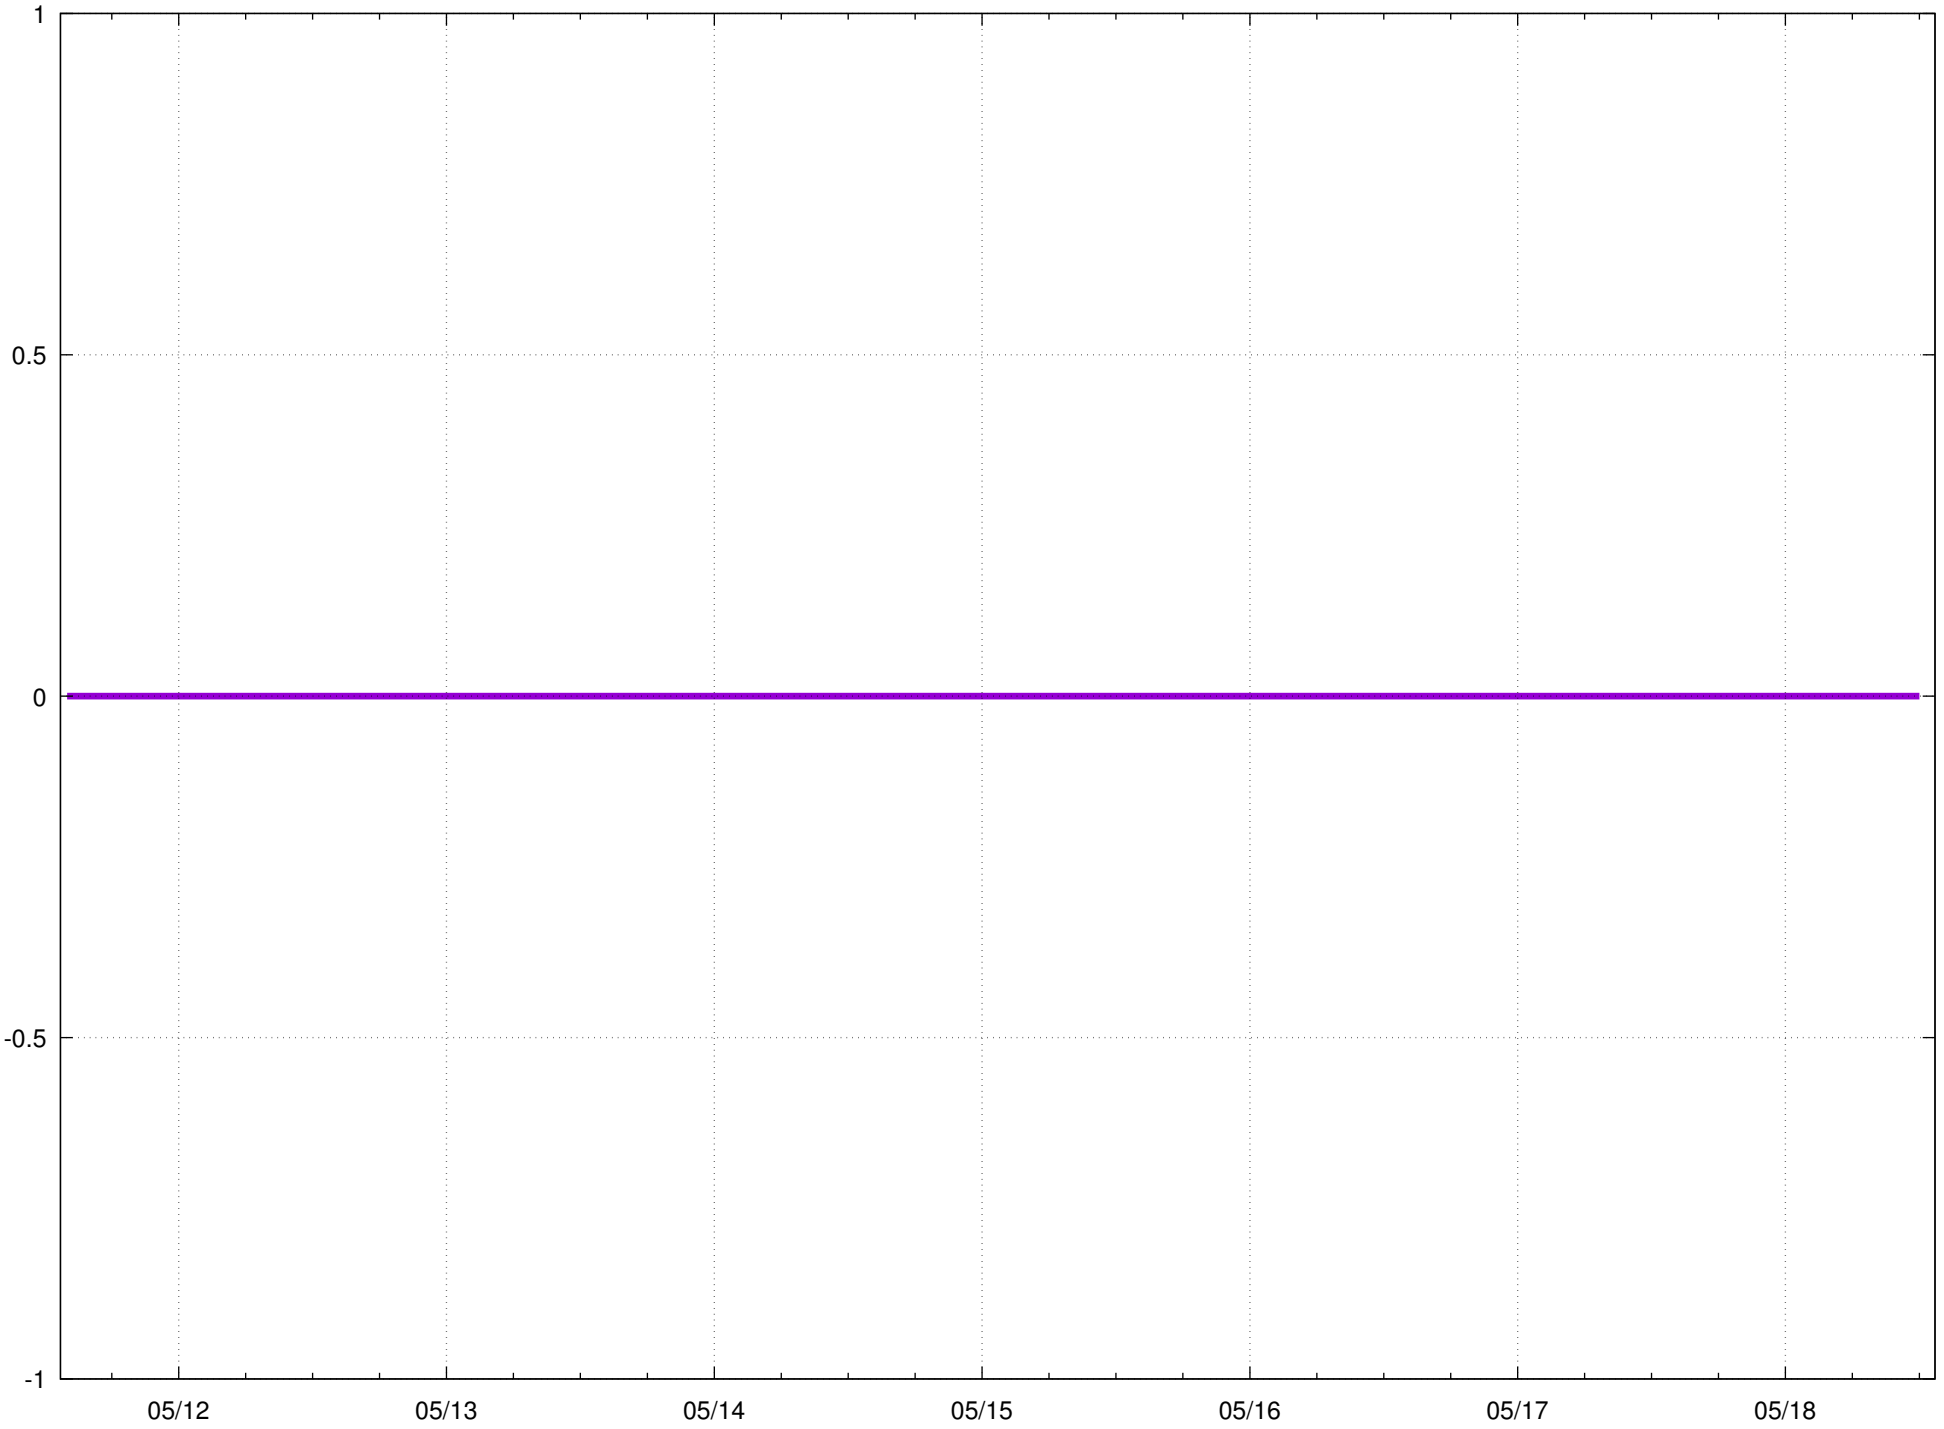

RP State Road

Valve Warn