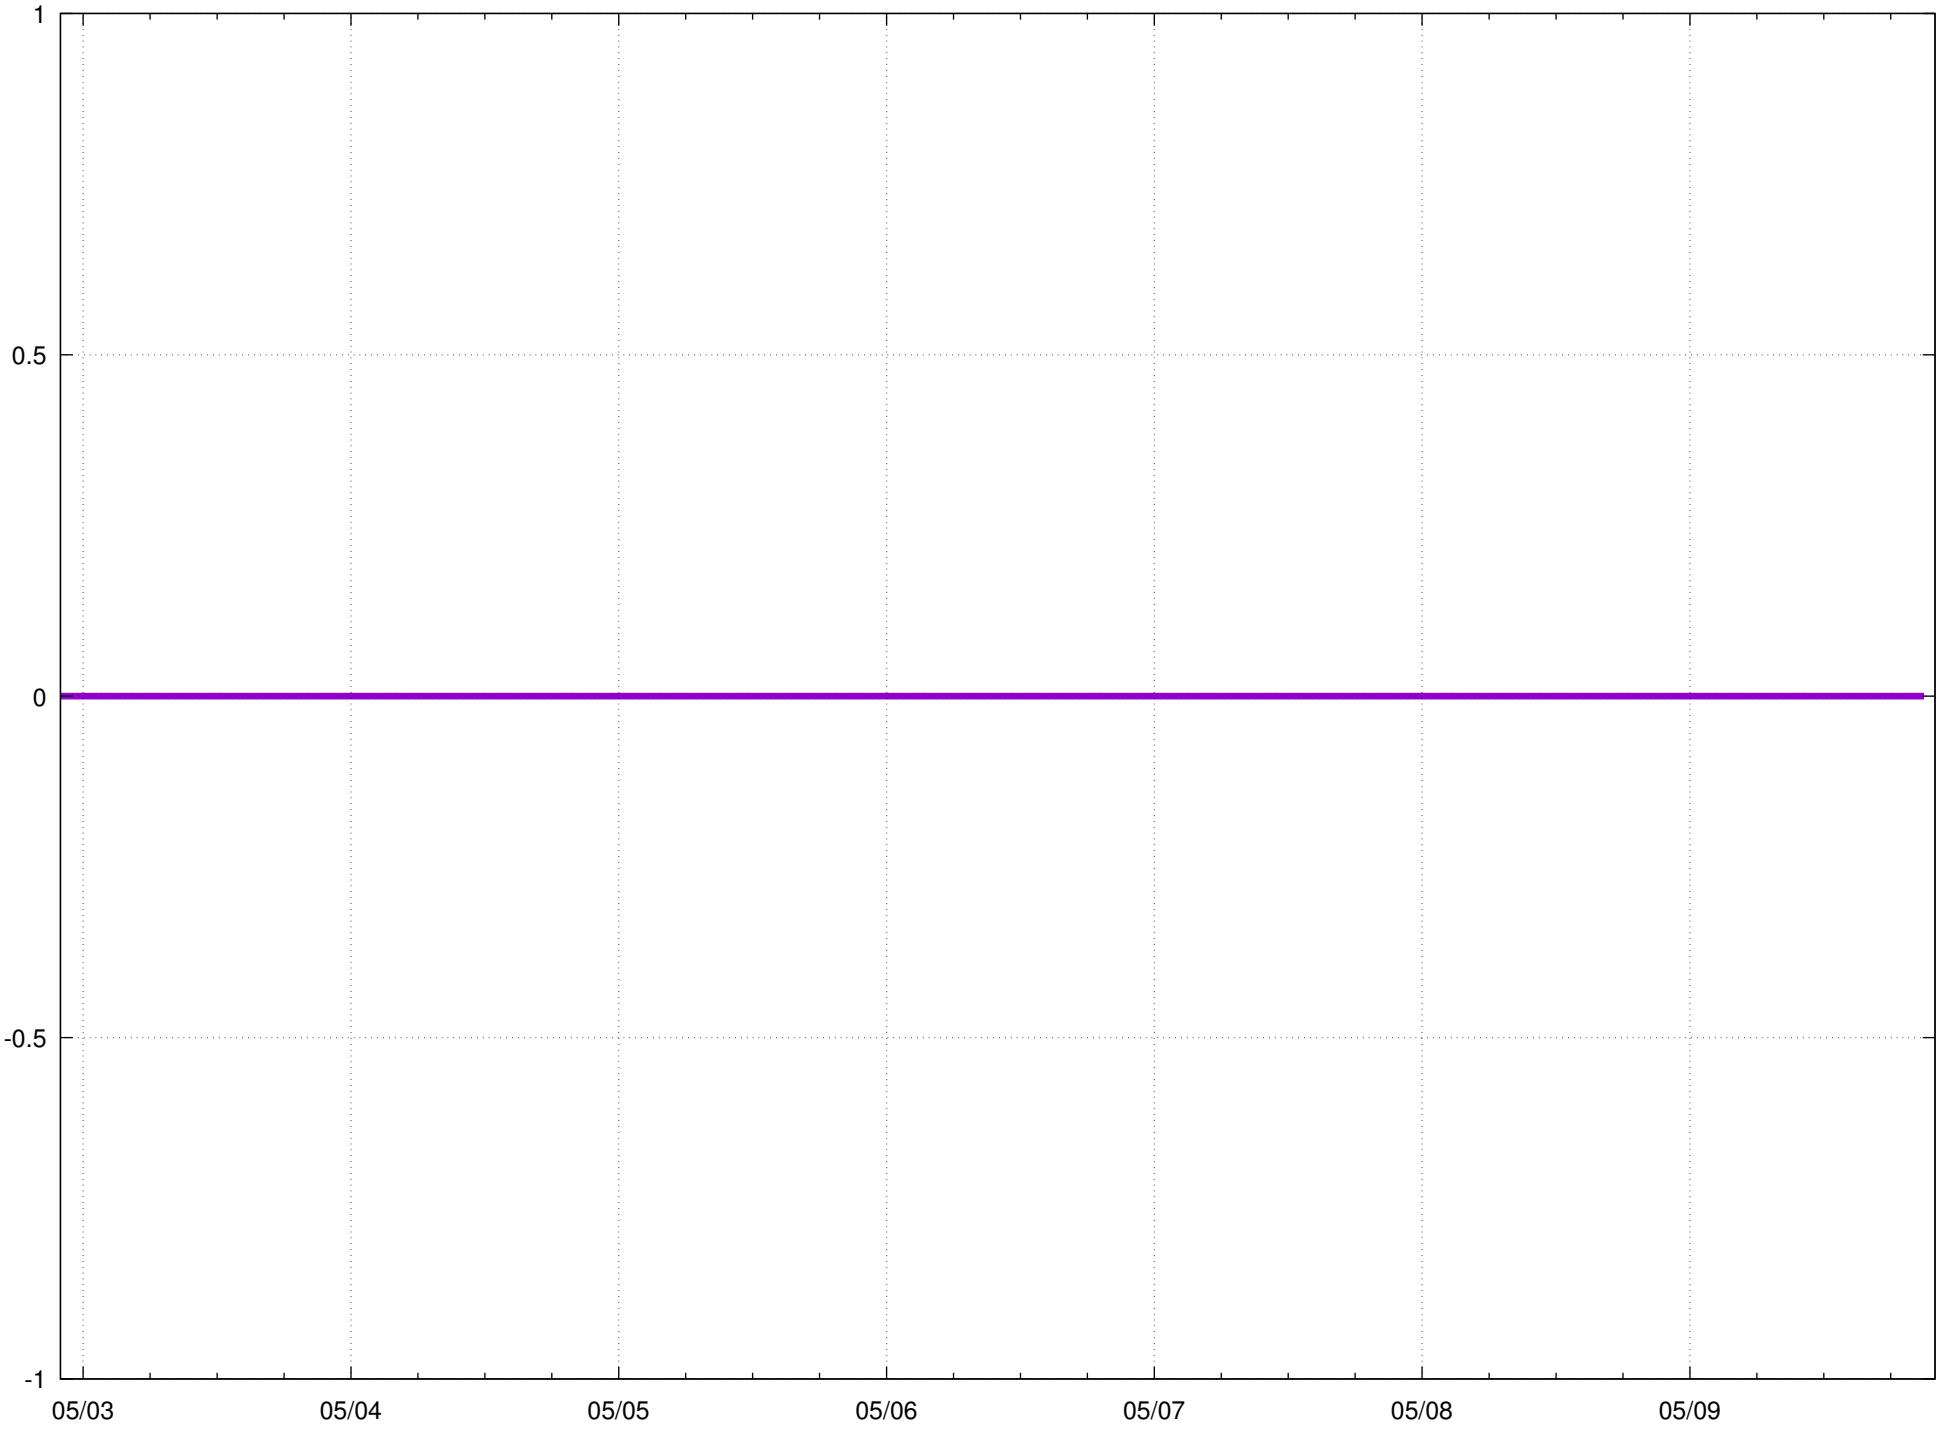

West Canal Flume

Submerged 