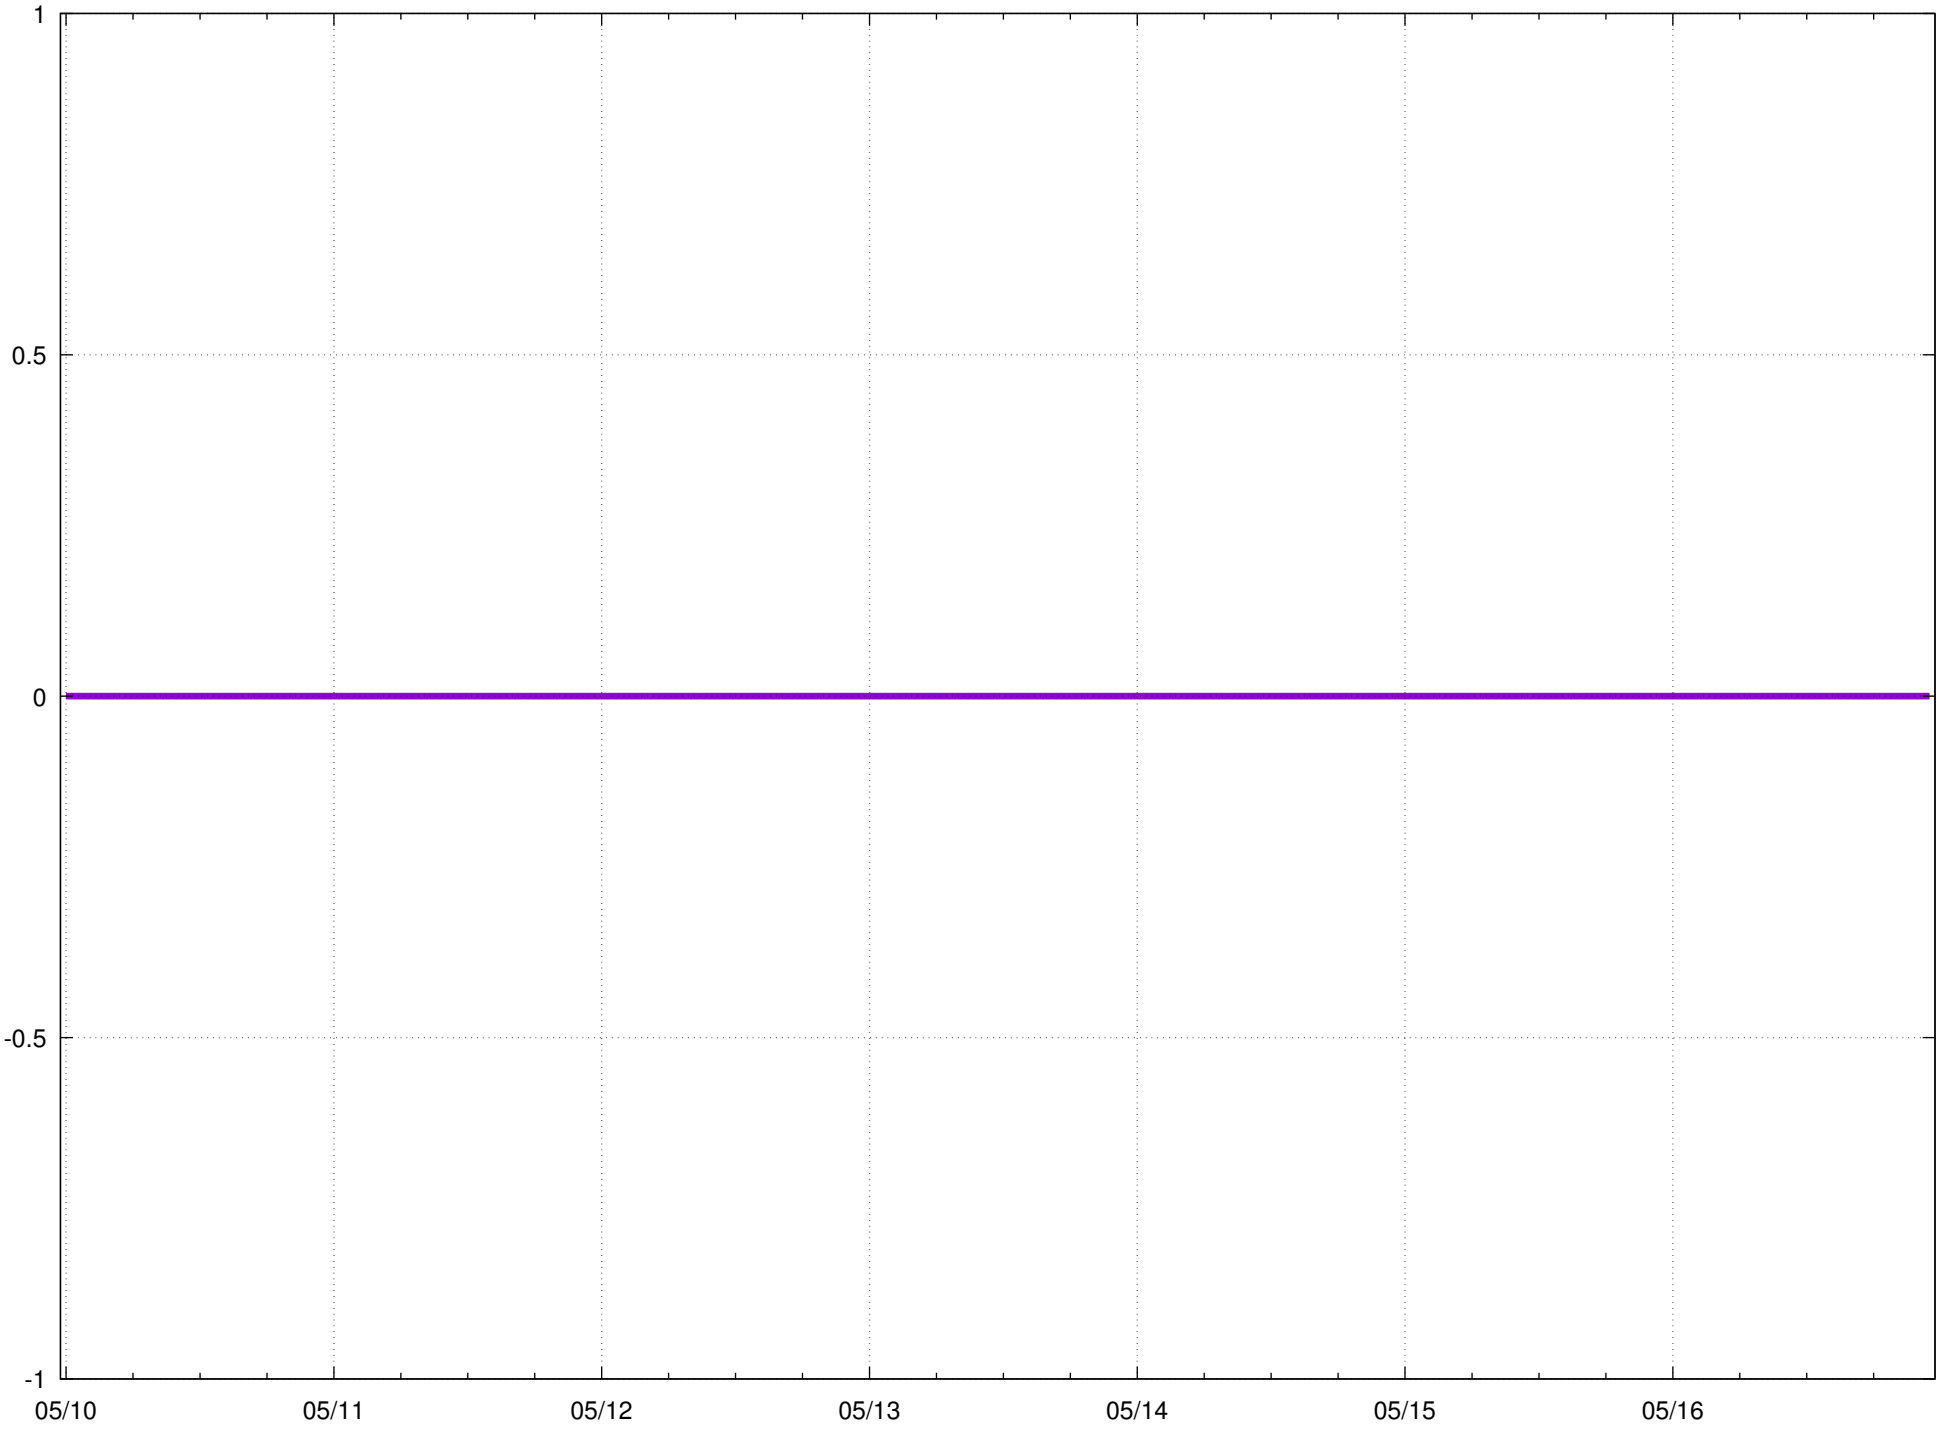

Gunnison Bend Reservoir

Auto CFS