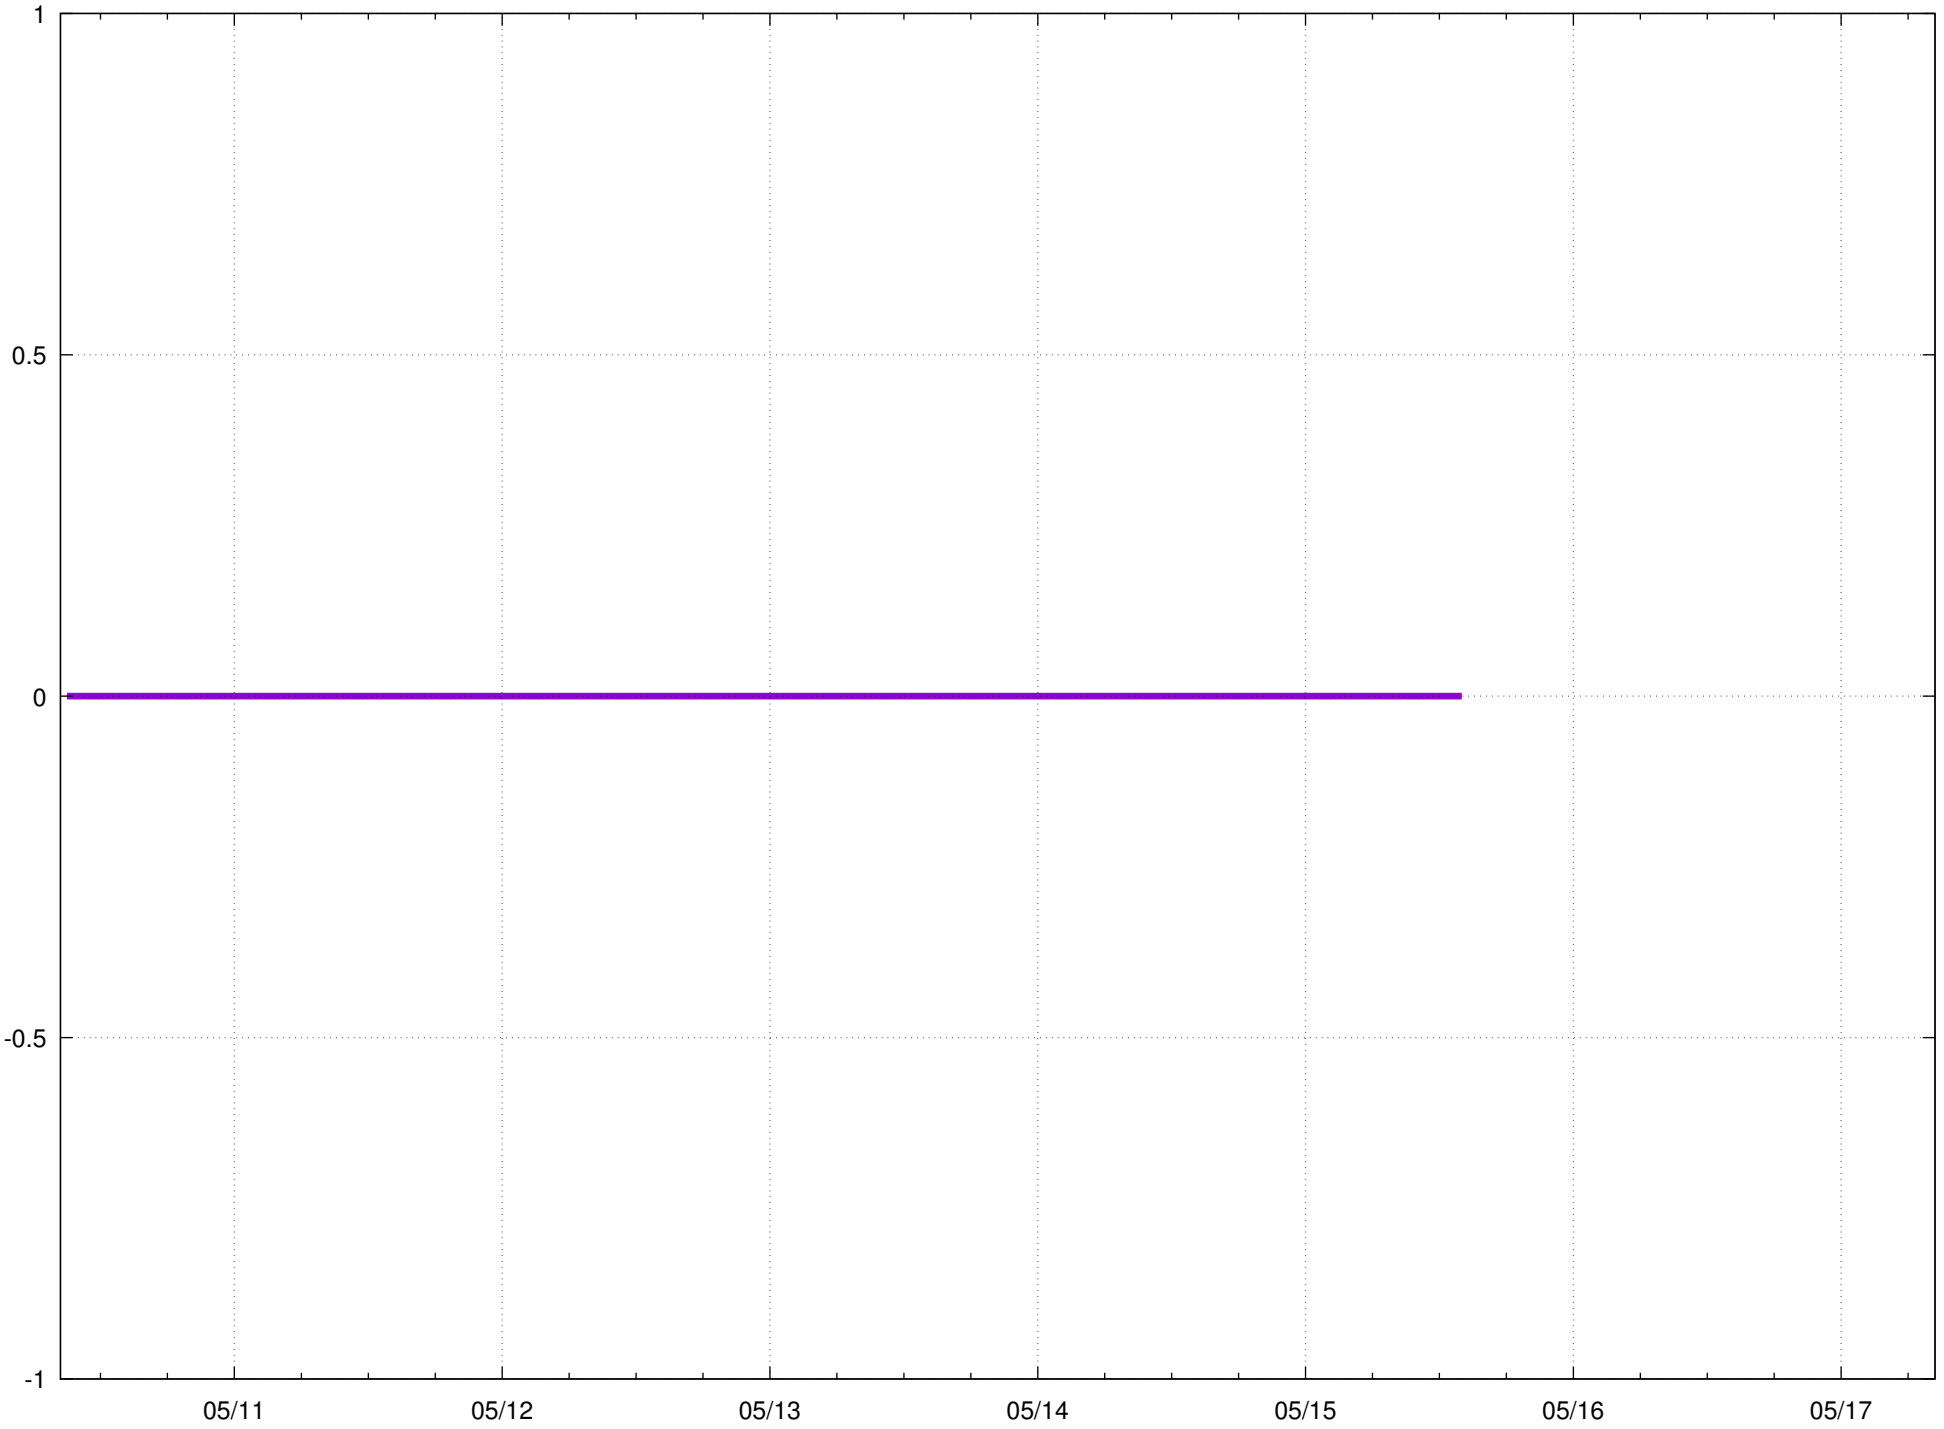

Abraham Canal at Head

Gate 1 Warning 