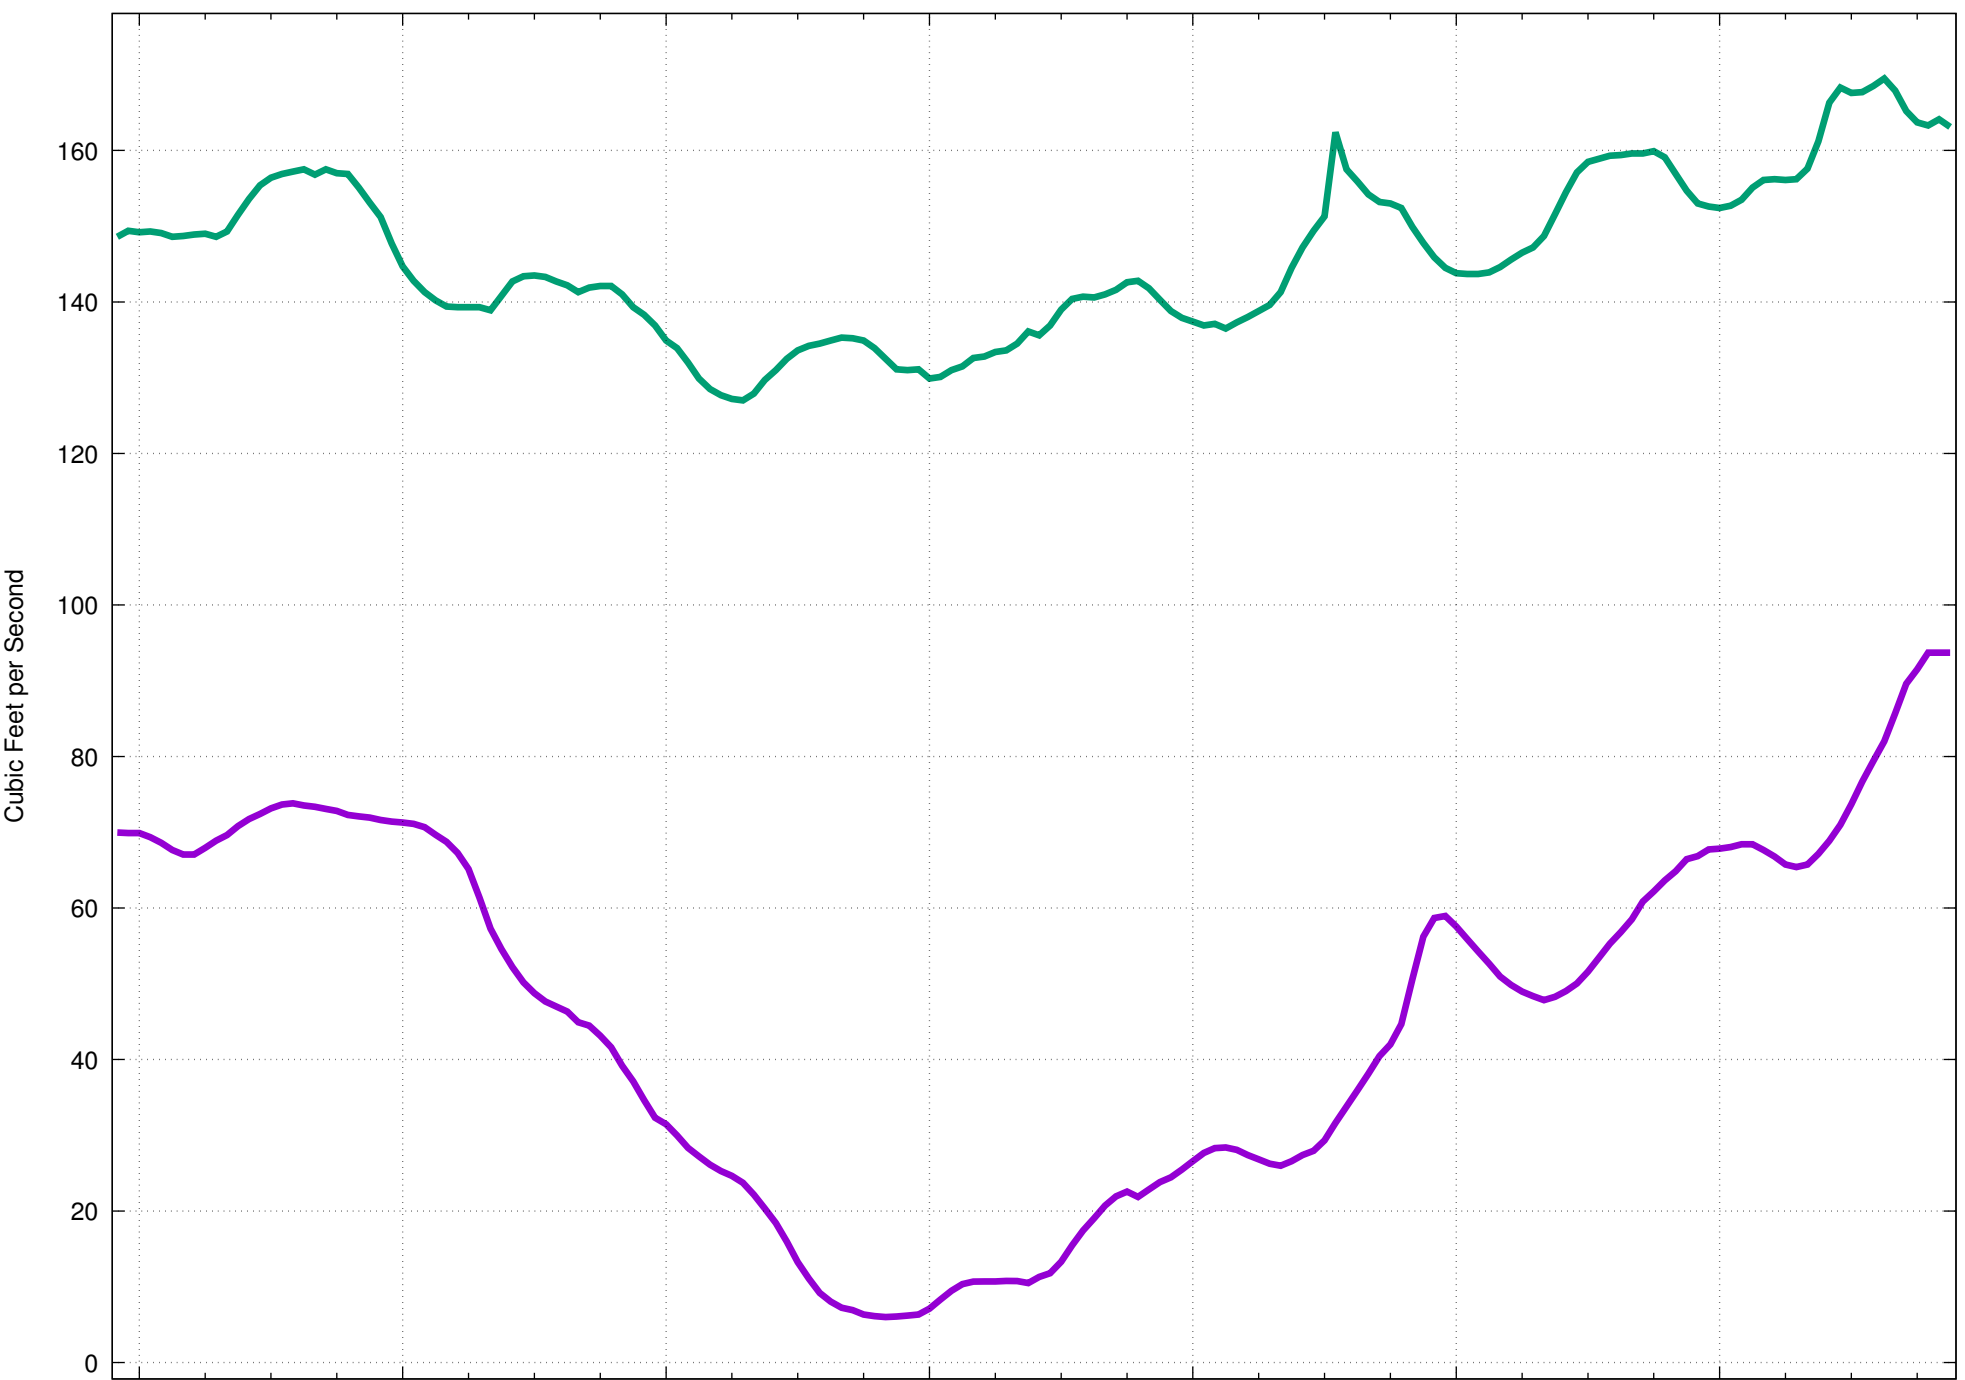

Sevierriver Central

Sevier River / Vermillion Canal: River Flow at Dam (cfs)

Sevier River near Elsinore: Stream Flow (cfs)